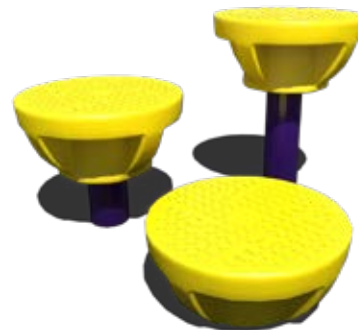

# Physical Play Balance, Sports, and Games

**Rubber Mushrooms**  
 Diameter: 18"  
 Includes: Grounds Anchors

Height	Part No.	Height	Part No.
11.5"	MS-02	19.5"	MS-04
15.5"	MS-03	23.5"	MS-05

**Soccer Goals Set**  
 Model: 60019202XX  
 Ages: 2-5, 5-12  
 Dimensions: 12' x 6' Height  
 Includes Two Goals with Nets

*Need replacement nets?  
 Order MSC-1585XX at \$423*

**Balance Beam**  
 Ages: 2-5 (>12" Install Height), 5-12 (>16" Install Height)

Style	Length	Use Zone	Item Number
Zig-Zag	9.75'	15' x 22'	90021016XX
Straight	6'	13' x 18'	90021006XX
	8'	13' x 20'	90021008XX