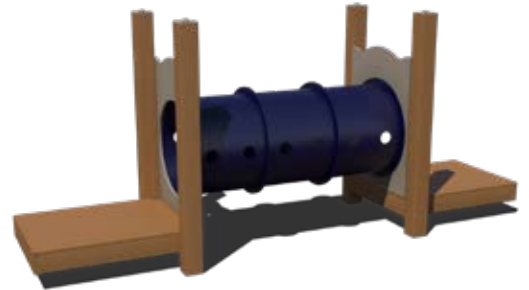

## Components Deck Connectors

**Arch Bridge**  
4' and 8' Lengths  
Ages: 2-12

**Flat Bridge**  
6' and 8' Lengths  
*ADA Ramp Also Available*

**Clatter Bridge**  
8' Length

**Fixed Lily Pad Bridge**  
8' Length  
*Suspended Version (Ages 5-12) Also Available*