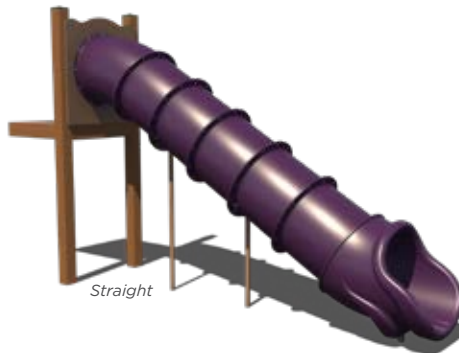

Straight

MORE DESIGN OPTIONS!
Tube Slide
Available as Straight, 90° Turn,
Zig-Zag, and Spiral