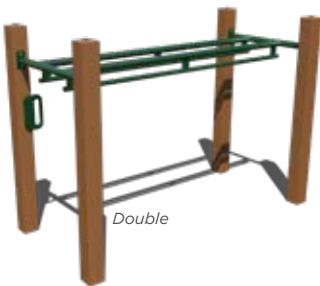

Single & Double Parallel Bar
8' Length
Ages: 5-12