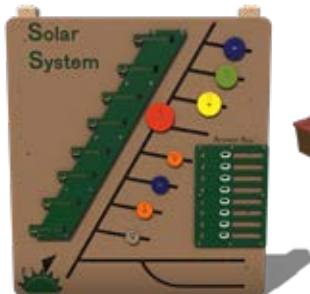

Solar System Panel
Model: 49389
Arrange planets according to their proximity to the sun, diameter, etc.