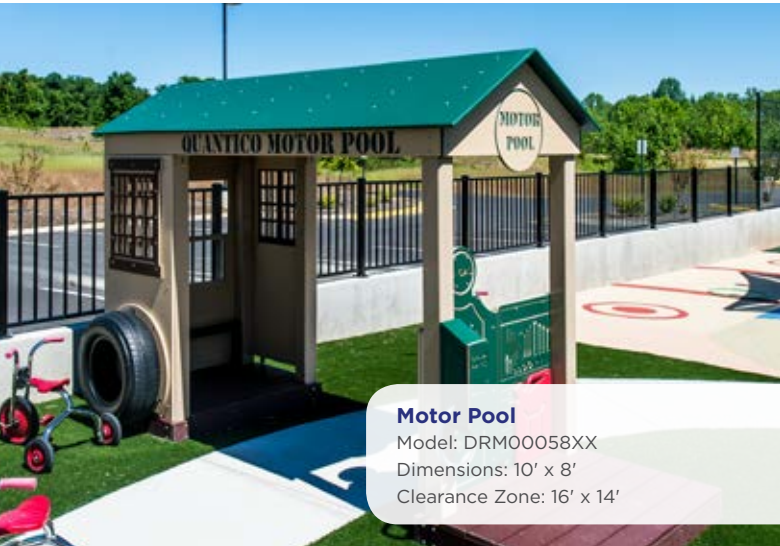

Dramatic Play Trike Track Accessories

Motor Pool
Model: DRM00058XX
Dimensions: 10' x 8'
Clearance Zone: 16' x 14'