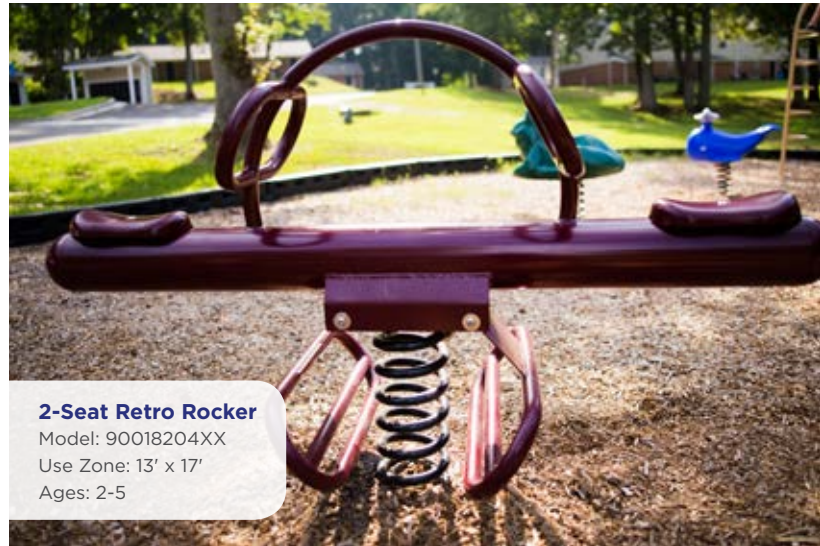

# Physical Play Motion

**INCLUSIVE**  
**Inclusive Orbit**  
 Model: PLD0010XX  
 Use Zone: 20' x 20'  
 Ages: 5-12

**2-Seat Retro Rocker**  
 Model: 90018204XX  
 Use Zone: 13' x 17'  
 Ages: 2-5

**INCLUSIVE**  
**Gravity Bowl**  
 Model: PLD0005XX  
 Use Zone: 17' x 17'  
 Ages: 2-12