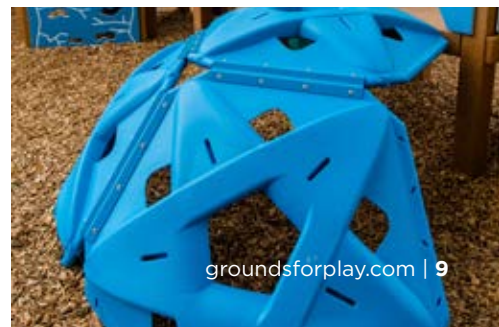

SATELLITE BEACH UNITED METHODIST CHURCH
SATELLITE BEACH, FLORIDA

FEATURED PRODUCTS

- R3-20588-1
- Single Post Bongo Drums