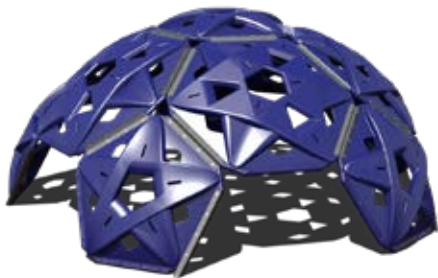

NEW **Mole Hill**
Model: 87000010XX
Use Zone: 26' x 26'
Height: 6'
Ages: 5-12