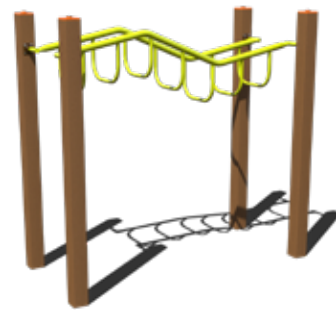

Wavy Deep Rung
8' Length
Ages: 5-12