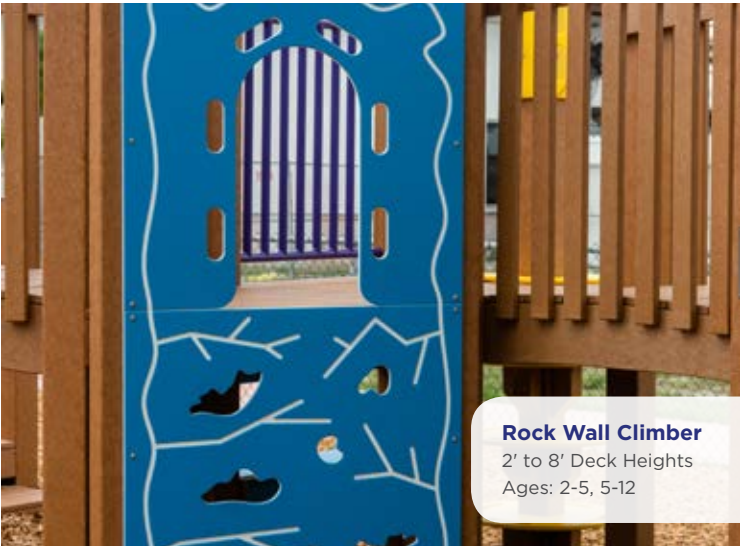

**Curve Slide**  
4' Deck Height: Left & Right Turn  
5' Deck Height: Right Turn  
Ages: 2-5, 5-12

**Single Chute Slide**  
2' to 8' Deck Heights  
Multiple Configurations Available  
Ages: 2-5, 5-12

**Double Slide**  
3' to 7' Deck Heights  
Ages: 2-5, 5-12

## Components Climbers & Steps

**Rock Wall Climber**  
2' to 8' Deck Heights  
Ages: 2-5, 5-12

**Disk Climber**  
2' to 8' Deck Heights  
Ages: 2-12

**Single Zipper Climber**  
2' to 8' Deck Heights  
Ages: 2-5, 5-12

**Double Zipper Climber**  
3' to 8' Deck Heights  
Ages: 2-5, 5-12

**Rockin' Ramp**  
2' to 5' Deck Heights  
Ages: 2-12

**Ramp Climber (Block Grips)**  
2' to 6' Deck Heights  
Ages: 2-5, 5-12  
*Rock Grips Also Available*

**Over Under Climber**  
2' to 6' Deck Heights  
Ages: 2-5, 5-12

**Perceptual Motor Wall Climber**  
3' to 5' Deck Heights  
Ages: 2-5, 5-12

**Ladder Panel Climber**  
2' to 6' Deck Heights  
Ages: 2-5, 5-12