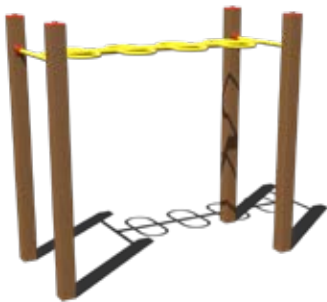

Loop Rung
Straight, 90°
8' Length
Ages: 5-12