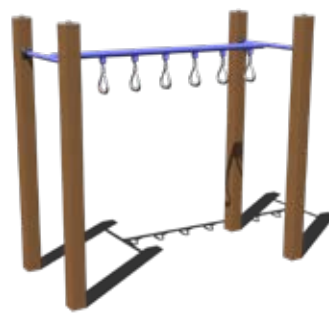

## Components Overhead Events

**Rung**  
 Straight, Zig-Zag, Wavy, Arched  
 8' Length  
 Ages: 5-12

**360° Orbital**  
 8' Length  
 Ages: 5-12

**Loop Rung**  
 Straight, 90°  
 8' Length  
 Ages: 5-12

**Tri-Rung**  
 Straight, Zig-Zag, 90°  
 8' Length  
 Ages: 5-12