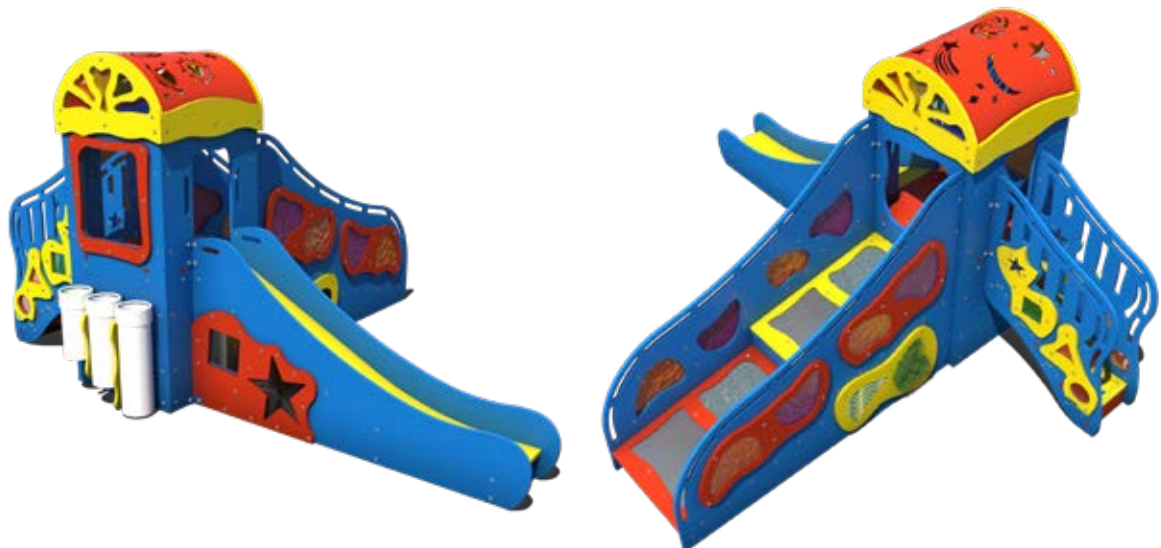

## AIG031

**Age Group:** 6-23 Months

**Capacity:** 9

**Structure Size:** 11' x 8 1/2'

**Use Zone:** 24' x 21'

**Includes:**

- Slide
- Bongos
- Spin and Find
- Stairs
- Texture Panel
- Texture Climber

Tot-Trek®  
*Ages 6-23 Months*