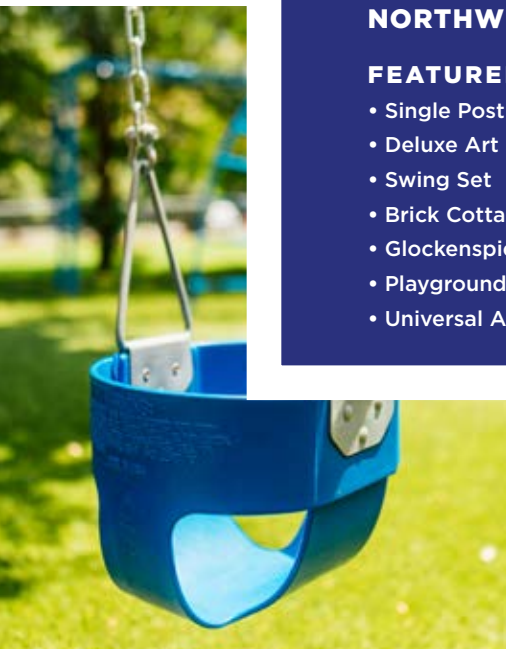

FEATURED  
PROJECT

**KIDDIE ACADEMY OF  
JOHN'S CREEK**  
JOHN'S CREEK, GEORGIA

**FEATURED PRODUCTS**

- Cantilever Umbrella
- Step Activity Center
- Ladybug Drum
- Tot-Trek
- Single Post Bongo Drum
- Infant Exploratorium
- Glockenspiel