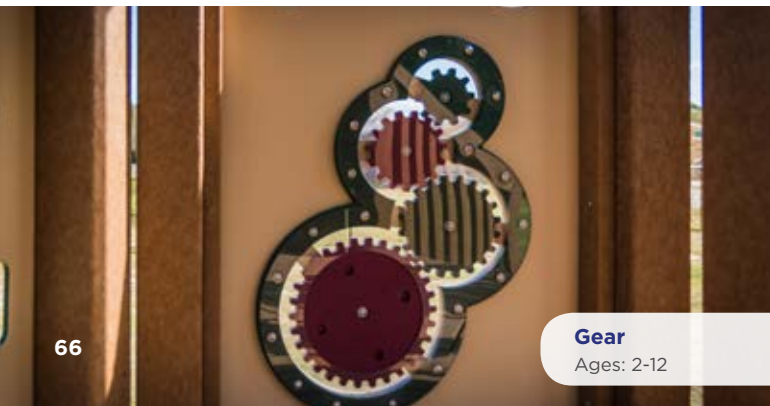

## Components Panels

**Airplane**

Ages: 2-12

Includes two control wheels

**Bead**

Ages: 2-12

**Tic-Tac-Toe**

Ages: 2-12