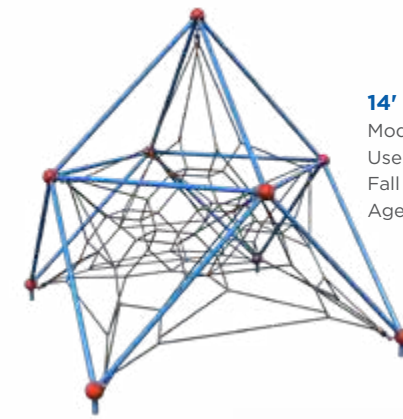

14' Ascend Peak
Model: RC-802SR
Use Zone: 25' 9" x 25' 9"
Fall Height: 8'
Ages: 5-12