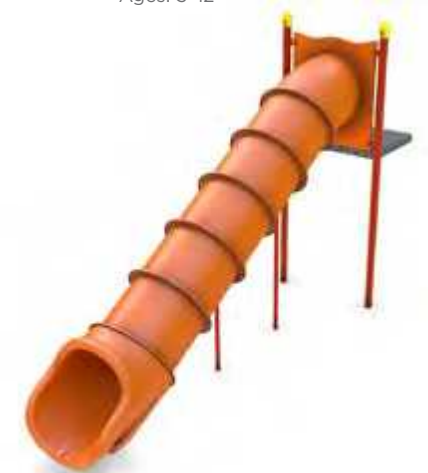

Straight Tube Slide
2' to 8' Deck Heights
Ages: 2-5, 5-12