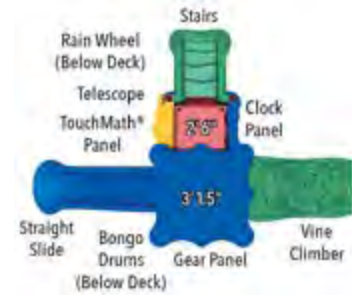

Structures Discovery Centers
affordable play option

These units offer standards-based developmental and educational activities. They are easy to assemble and come with a 10-year limited warranty on upright posts and a 5-year limited warranty on plastic. Colors are shown. Mounting options available are ground spike or anchor bolt. Inquire about part numbers for each.

Discovery Center 2

Structure: Inquire for part number
Age Group: 2-5 Years
Use Zone: 22' x 27'