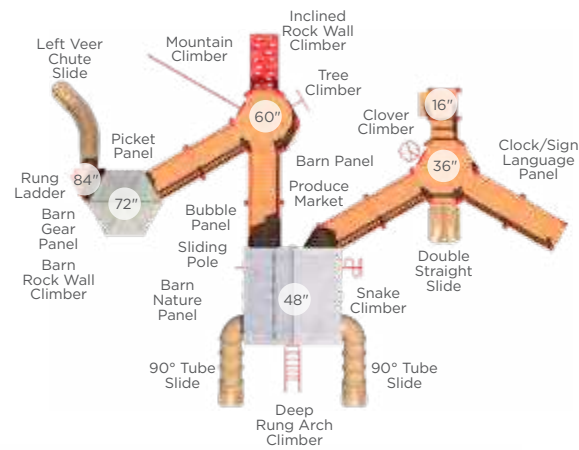

RFX-30074-XX

Page 33