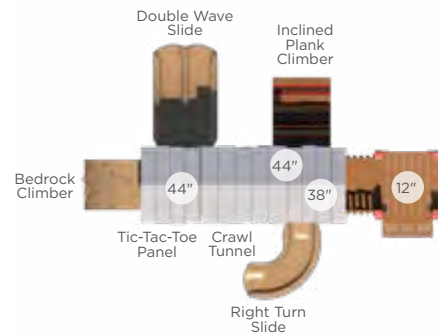

RFX-30038-XX

Page 34