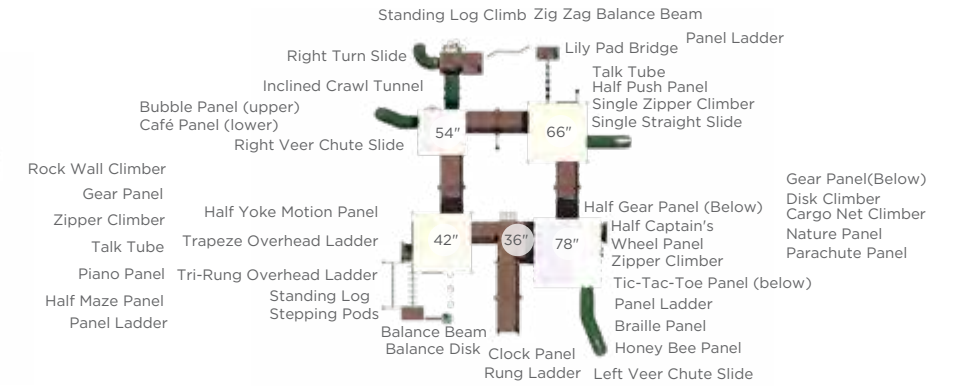

Play Structure Overhead Views Themed

RFX-30055-XX

Page 35