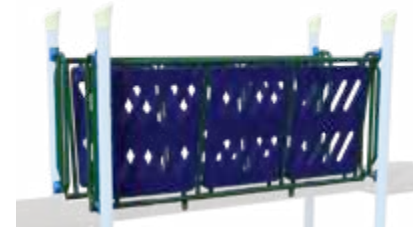

NEW! Funnel Bridge with HDPE Barriers
Ages: 2-12
Decks: 2' to 8' Heights
Length: 8'