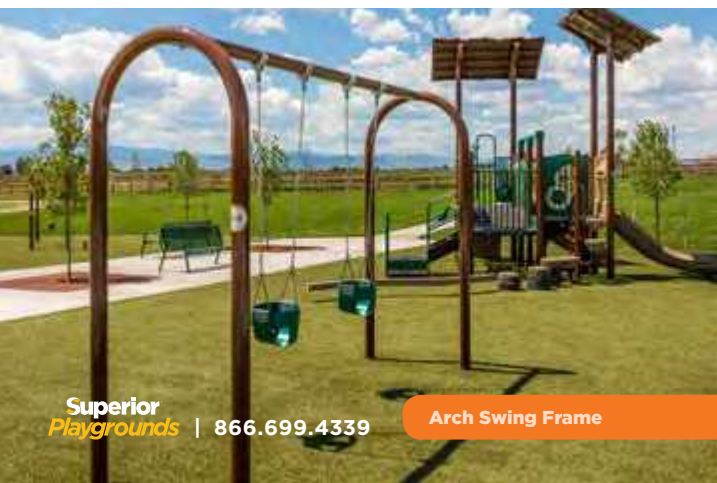

- 70** Swings
- 73** Climbers
- 81** Motion
- 85** Outdoor Games
- 86** Overhead Ladders
- 87** Dramatic Play
- 89** Slides
- 90** Natural Elements
- 92** Musical Play

Single Post Swing Frame Without Shade

Single Post Swing Frame With Standard Shade

Single Post Swing Frame With Arched Shade

Arch Swing Frame

Swings Swing Frames

Single Post Swing Frames

Constructed from 5" (without shade) or 6 3/8" (with shade) diameter steel, these frames feature an 8' height and are available with or without shade.