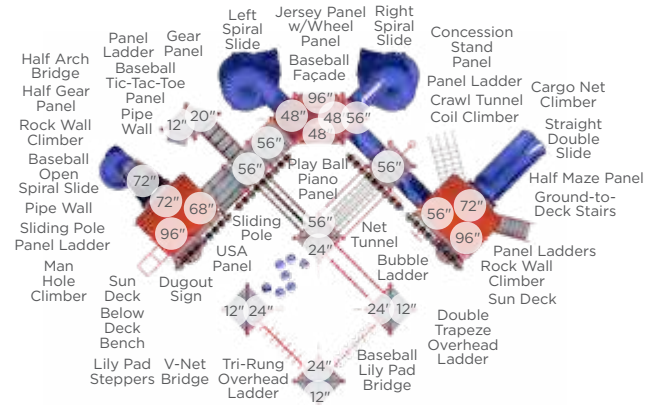

SRPFX-50222-XX

Page 29