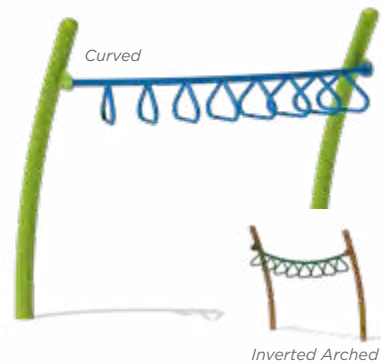

Wavy Crawl Tunnel
Ages: 2-5, 5-12
Length: 8'
Available for 5" Posts with 48" Decks or 3.5" Posts with 46.5" Decks

Zig-Zag Crawl Tunnel
Left or Right Zig-Zag
Ages: 2-5, 5-12
Decks: Equal Height Offset by 24"
Available for 5" Posts with 48" Decks or 3.5" Posts with 46.5" Decks

Components Active Components

Wave Spinner
Ages: 5-12

Sonic Spinner
On-Deck, Post-to-Post
Ages: 5-12

Curved Wheel Swinger
Ages: 5-12

Snake Walk
Ages: 5-12
Length: 8'

Tri-Rung Ladder
Arched, Inverted Arched, Curved
Ages: 5-12