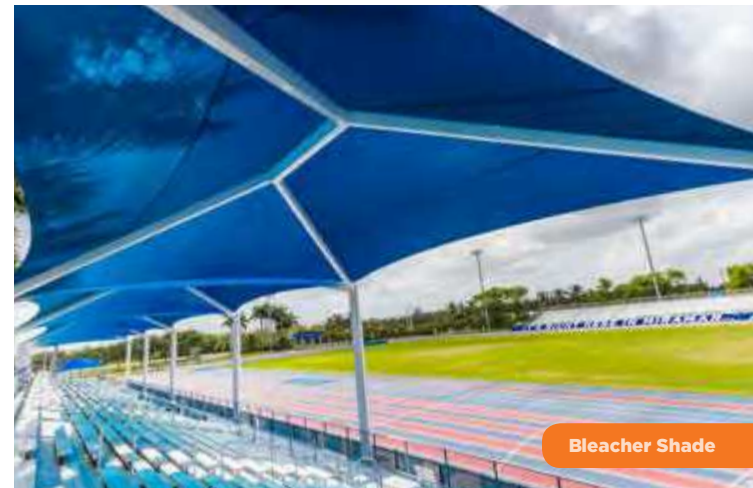

Playground Shade

Bleacher Shade

We have a variety of shade options suitable for shading the bleacher unit at your sports field. Additionally, these design make for perfect car parking shades.

Multi-Dome Hip

Surface or In-Ground Mount
8', 10', or 12' Height
With or Without Glide Elbow™

Table Shade

Our umbrella shades are ideal for shading picnic areas, benches, and small play areas, such as a music area. Umbrellas are a simple shade solution but they make great visual impact.

Single Post Umbrella Shade

Square, Hexagon, and Octagon Shapes
Surface or In-Ground Mount
8', 10', or 12' Height
With or Without Glide Elbow™