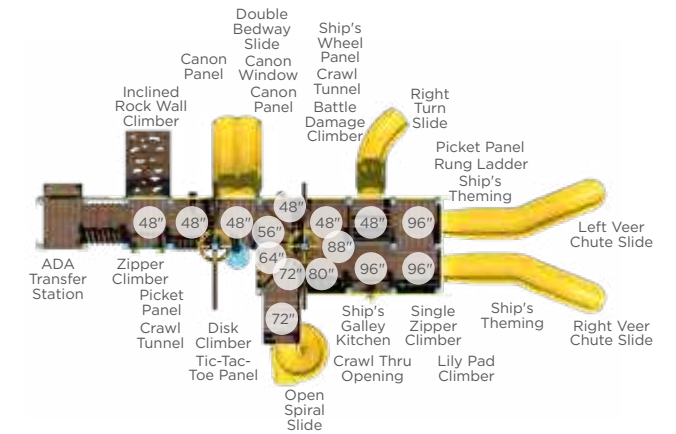

RFX-30076-B-XX

Page 31