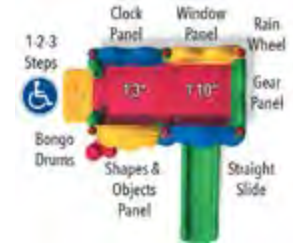

Seedling

Structure: Inquire for part number
Age Group: 6-23 Months
Use Zone: 13' 7" x 13' 5"