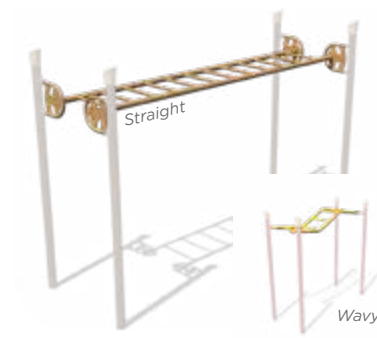

Trapeze Ring
Arched, Inverted Arched, Curved
Ages: 5-12

Rail Glide
Ages: 5-12

Climbing Wall
Straight, Curved
Ages: 5-12

Curved Corner Trapeze Ring
Ages: 5-12

Components Overhead Events

Tri-Rung
Straight, Zig-Zag, Wavy, 90°, Arched
8' or 12' (Straight Only) Length
Ages: 5-12