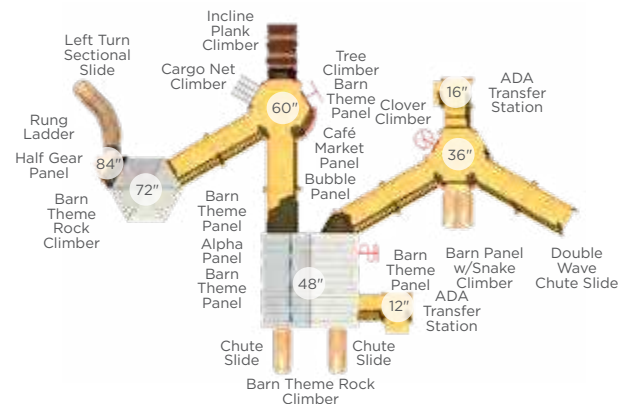

RFX-30072-XX

Page 34