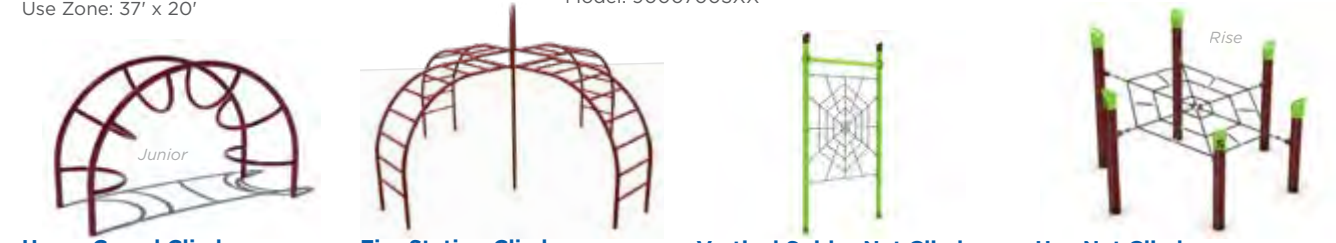

Zany Zipper Arch Climber
Model: 90007113XX
Use Zone: 28' x 14'
Ages: 5-12

Chain Climbing Wall
Use Zone: 20' x 12'
Ages: 5-12
3.5" Post
Model: 90007103XX
5" Post
Model: 90007003XX

Camel Back Kids Climber
Model: 90007112XX
Use Zone: 27' x 15'
Ages: 5-12

Parallel Bars
Model: 90000001XX
Ages: 2-5, 5-12

Bubble Storm Climber
Model: AFR0158XX
Use Zone: 22' x 22'
Ages: 5-12

8-Section Bubble Wall Circle
Model: EFR0070XX
Use Zone: 26' x 26'
Ages: 5-12

4-Section Bubble Wall
Model: EFR0068XX
Use Zone: 14' x 30'
Ages: 5-12

Half Bubble Wall
Model: AFR0090XX
Use Zone: 14' x 30'
Ages: 2-5

Hump Camel Climber
Use Zone: 17' x 14'
Single
Model: TFR16968XX
Ages: 5-12
Junior (Pictured)
Model: TFR16985XX
Ages: 2-5

Fire Station Climber
Model: TFR05580XX
Use Zone: 26' x 26'
Ages: 5-12

Vertical Spider Net Climber
Model: EFR0103XX
Use Zone: 21' x 12'
Fall Height: 9'
Ages: 5-12

Hex Net Climber
Use Zone: 20' x 19'
Ages: 5-12
Standard Model: EFR0101XX
Fall Height: 3'
Rise Model: EFR0109XX
Fall Height: 4'