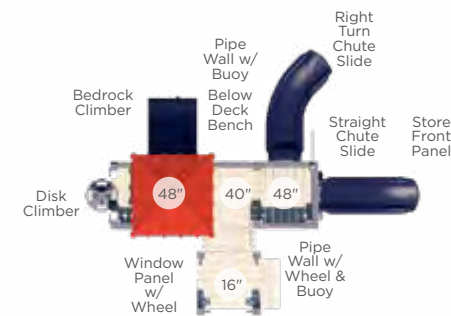

RFX-20025-XX

Page 32