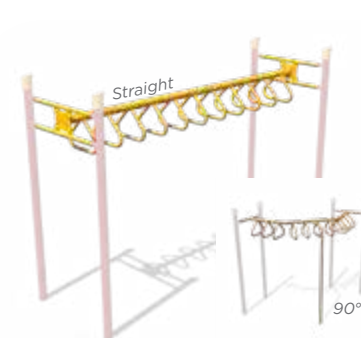

Trapeze Ring
Arched, Inverted Arched, Curved
Ages: 5-12

Rail Glide
Ages: 5-12

Climbing Wall
Straight, Curved
Ages: 5-12

Curved Corner Trapeze Ring
Ages: 5-12

Components Overhead Events

Tri-Rung
Straight, Zig-Zag, Wavy, 90°, Arched
8' or 12' (Straight Only) Length
Ages: 5-12

Rung
Straight, Zig-Zag, Wavy, 90°, Arched
8' or 12' (Straight Only) Length
Ages: 5-12

Offset Straight Rung
14' Length
Ages: 5-12

Single & Double Trapeze Ring
Straight and 90° (Single Only)
8' Length
Ages: 5-12