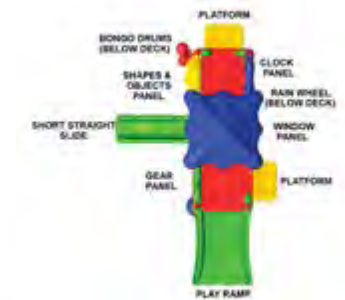

Sapling

Structure: Inquire for part number
Age Group: 6-23 Months
Use Zone: 14' 5" x 19' 6"

MODEL	AGES	CAPACITY	USE ZONE	FALL HEIGHT	MOUNTING
Discovery Center 2	2-5	10-15	22' x 27'	3' 1.5"	Ground Spike or Anchor Bolt
Discovery Center 4	2-5	15-20	27' x 28'	3' 1.5"	Ground Spike or Anchor Bolt
Discovery Center 5	2-5	20-25	28' x 31'	3' 9"	Ground Spike or Anchor Bolt

MODEL	AGES	CAPACITY	USE ZONE	FALL HEIGHT	MOUNTING
Seedling	6-23 Months	8-10	13' 7" x 13' 5"	1' 10"	Ground Spike or Anchor Bolt
Super Sprout	6-23 Months	6-8	14' 2" x 10' 5"	1' 3"	Ground Spike or Anchor Bolt
Sapling	6-23 Months	15-25	14' 5" x 19' 6"	1' 10"	Ground Spike or Anchor Bolt