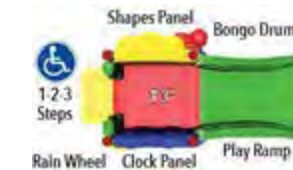

Structure: Inquire for part number
Age Group: 2-5 Years
Use Zone: 28' x 31'

Seedling

Structure: Inquire for part number
Age Group: 6-23 Months
Use Zone: 13' 7" x 13' 5"

Super Sprout

Structure: Inquire for part number
Age Group: 6-23 Months
Use Zone: 14' 2" x 10' 5"
Meets ASTM F1487 Standards