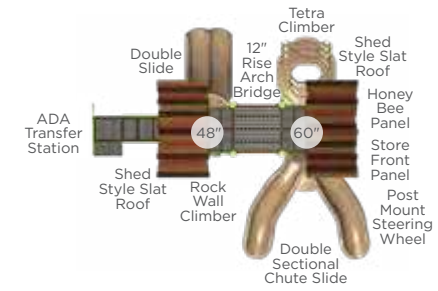

Play Structure Overhead Views Steel

PS5-71477

Page 41