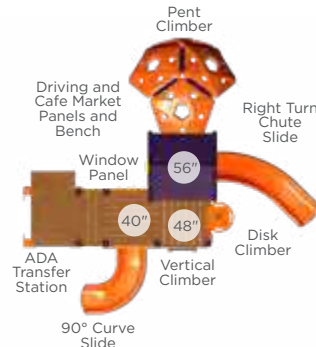

GFP-20427

Page 133