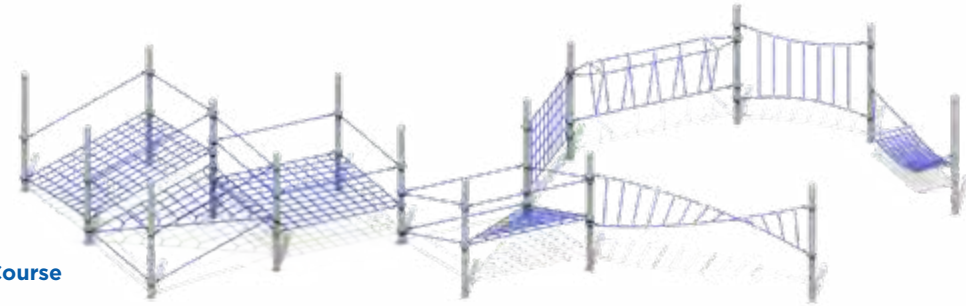

Climbers Ascend Rope Climbers

Ascend Quest 5 Course
Model: RC-A005SR
Use Zone: 70' 8" x 53' 10"
Fall Height: 7'
Ages: 5-12