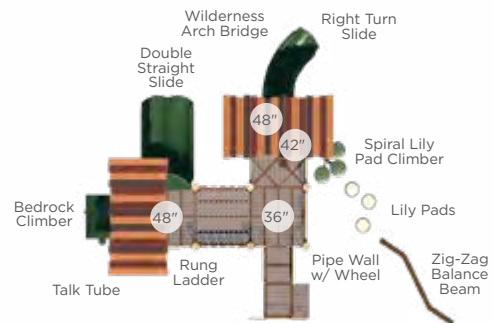

SRPFX-50203-XX

Page 40