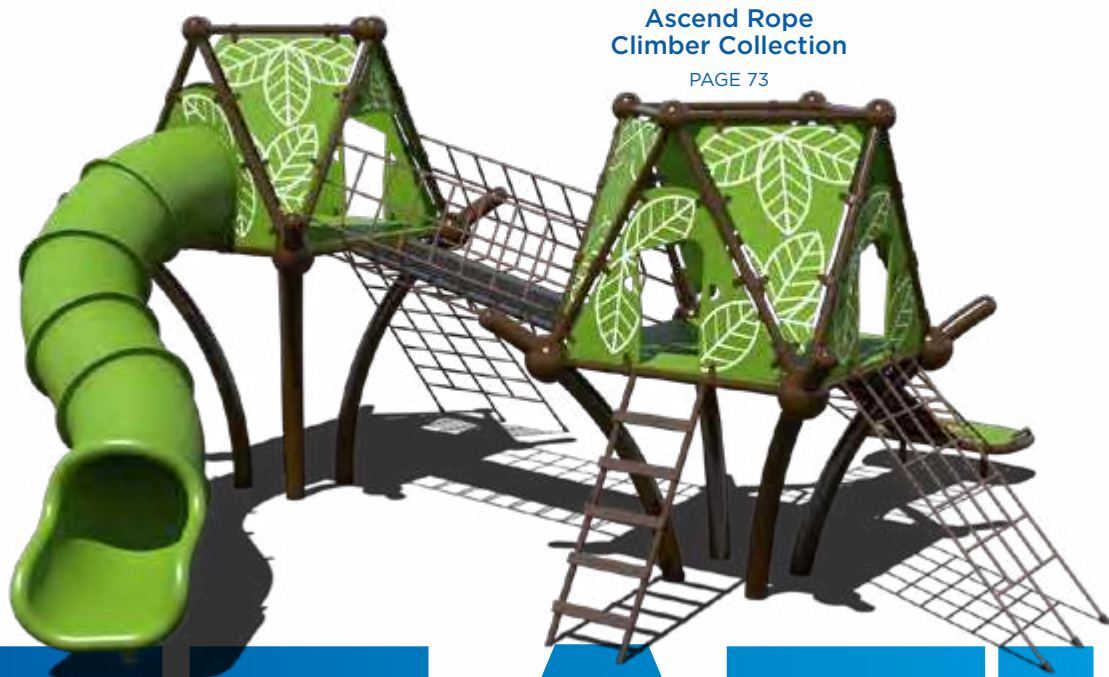

Ascend Rope Climber Collection
PAGE 73