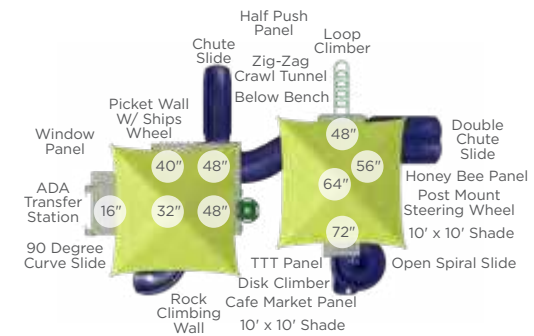

Play Structure Overhead Views Recycled

GFP-30084

Page 138