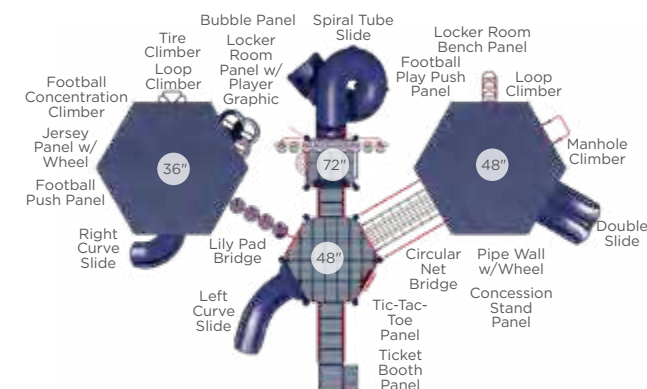

SRPFX-50240-XX

Page 30