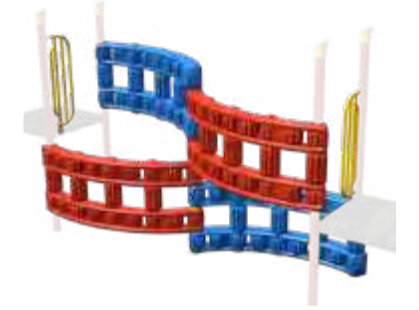

Chain Link Climber
Ages: 5-12
Decks: Unequal Height (36" and 48")
Length: 11'