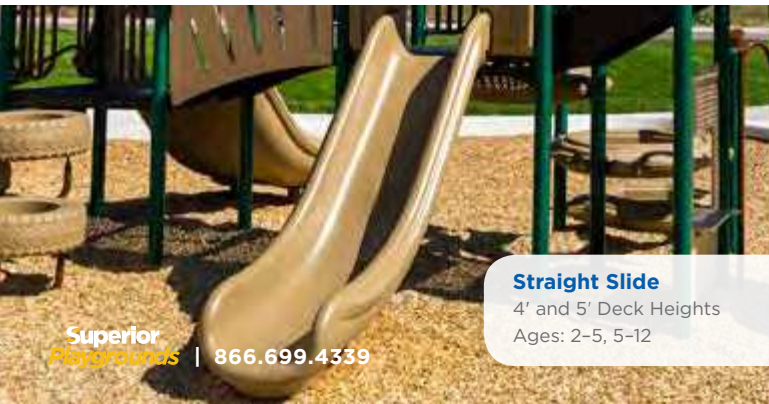

270° Circle Ring
Ages: 5-12

360° Orbital
8' Length
Ages: 5-12

Over Under
8' Length
Ages: 5-12

Components Slides

90° Curve Slide
3' Deck Height
Ages: 2-5, 5-12

Single Chute Slide
2' to 8' Deck Heights
Multiple Configurations Available
Ages: 2-5, 5-12

Open Spiral Slide
6' Deck Height
Ages: 5-12

Straight Slide
4' and 5' Deck Heights
Ages: 2-5, 5-12

Wave Slide
3' and 6' Deck Heights
Ages: 2-5, 5-12

Double Slide
3' to 7' Deck Heights
Ages: 2-5, 5-12
5' Double Curve Slide Also Available