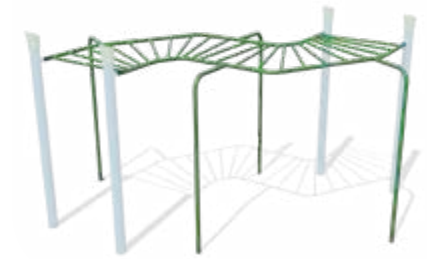

Offset Straight Rung
14' Length
Ages: 5-12