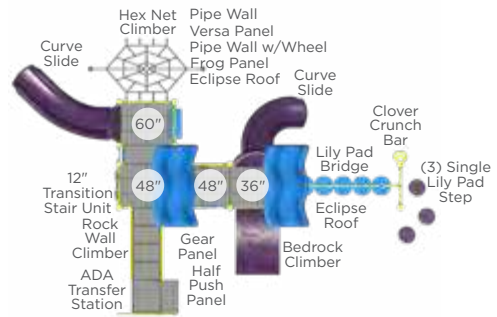

Play Structure Overhead Views Steel

PS3-70058

Page 44