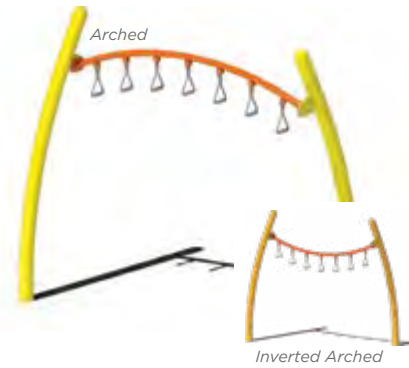

Components Active Components

Wave Spinner
Ages: 5-12

Sonic Spinner
On-Deck, Post-to-Post
Ages: 5-12

Curved Wheel Swinger
Ages: 5-12

Snake Walk
Ages: 5-12
Length: 8'

Tri-Rung Ladder
Arched, Inverted Arched, Curved
Ages: 5-12