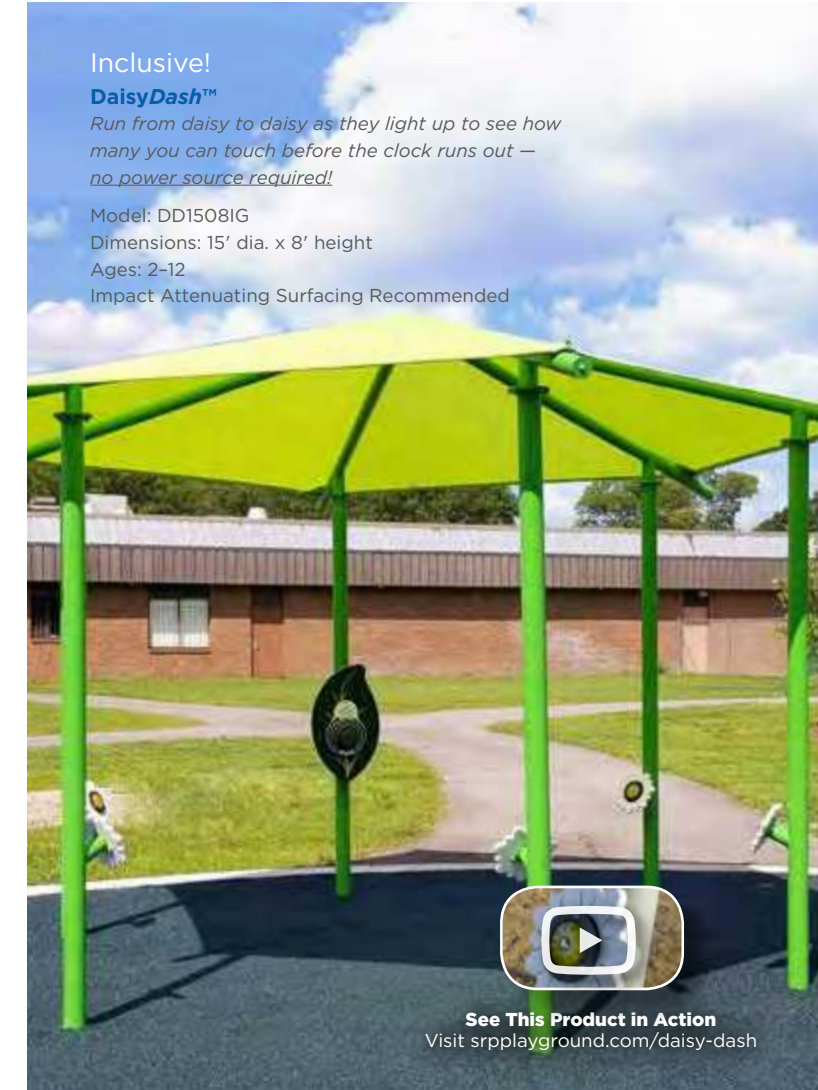

Inclusive!

DaisyDash™

Run from daisy to daisy as they light up to see how many you can touch before the clock runs out – *no power source required!*

Model: DD1508IG

Dimensions: 15' dia. x 8' height

Ages: 2-12

Impact Attenuating Surfacing Recommended

See This Product in Action
Visit srpplayground.com/daisy-dash

*Need replacement nets?
Order MSC-1585XX*

Tether Ball

Model: 60019301XX
Ages: 2-12

Replacement Ball with Cord Standard Ball 60019311XX
Fireball 60019411XX

Freestanding