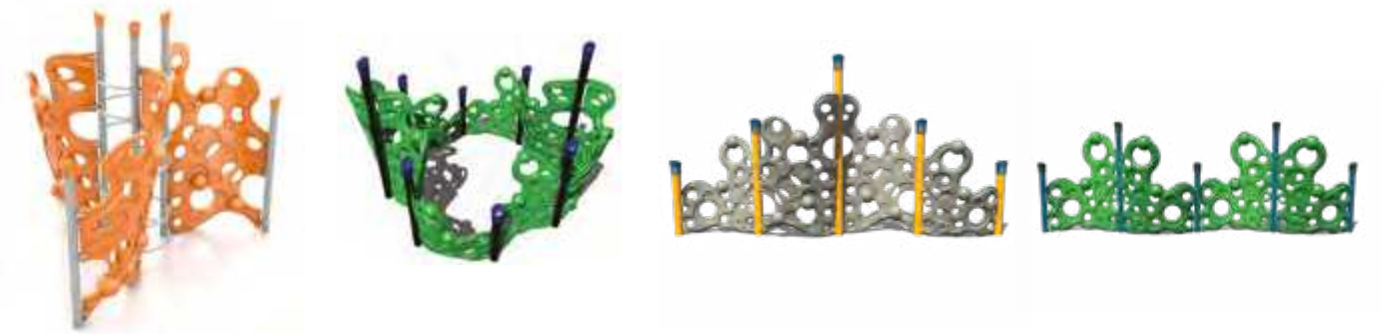

NEW! Tetra Dome Climber
Model: TFR0674XX
Use Zone: 31' 31" x 31' 3"
Fall Height: 70"
Ages: 5-12

Bubble Storm Climber
Model: AFR0158XX
Use Zone: 22' x 22'
Ages: 5-12

8-Section Bubble Wall Circle
Model: EFR0070XX
Use Zone: 26' x 26'
Ages: 5-12

4-Section Bubble Wall
Model: EFR0068XX
Use Zone: 14' x 30'
Ages: 5-12

Half Bubble Wall
Model: AFR0090XX
Use Zone: 14' x 30'
Ages: 2-5