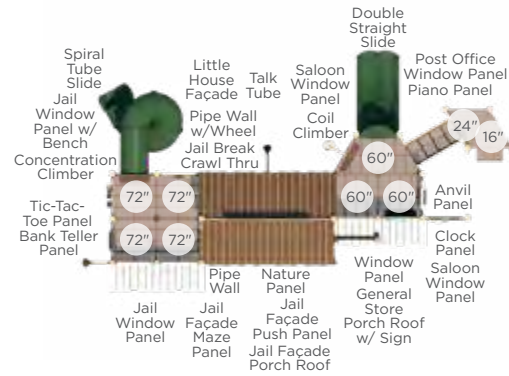

Play Structure Overhead Views Themed

SRPFX-50074-XX

Page 28