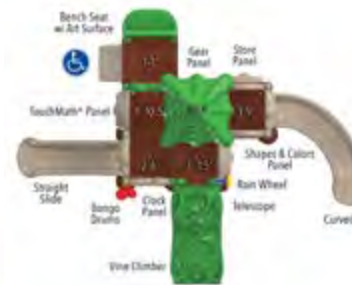

Structure: Inquire for part number
Age Group: 2-5 Years
Use Zone: 28' x 31'

Seedling

Structure: Inquire for part number
Age Group: 6-23 Months
Use Zone: 13' 7" x 13' 5"

Super Sprout

Structure: Inquire for part number
Age Group: 6-23 Months
Use Zone: 14' 2" x 10' 5"
Meets ASTM F1487 Standards