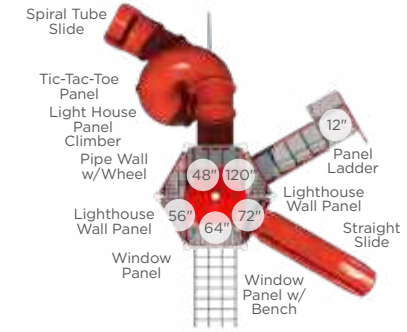

Play Structure Overhead Views Themed

SRPFX-50234-XX

Page 30