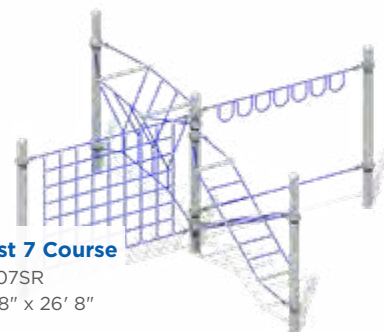

Ascend Quest 7 Course
Model: RC-A007SR
Use Zone: 26' 8" x 26' 8"
Fall Height: 7'
Ages: 5-12