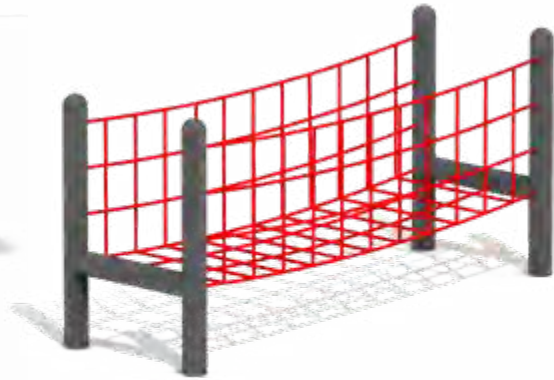

Ascend Rope Bridge
Model: RC-7001HSR
Use Zone: 22' 4" x 15' 5"
Fall Height: 3'
Ages: 5-12