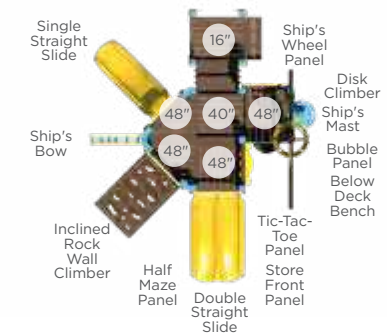

RFX-30076-A-XX

Page 32