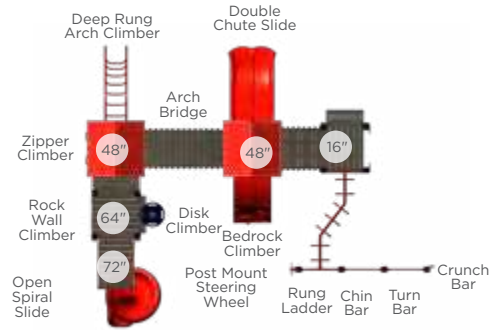

PS3-71103

Page 59

Play Structure Overhead Views Recycled

GFP-20446

Page 128

GFP-30000

Page 128

GFP-30069