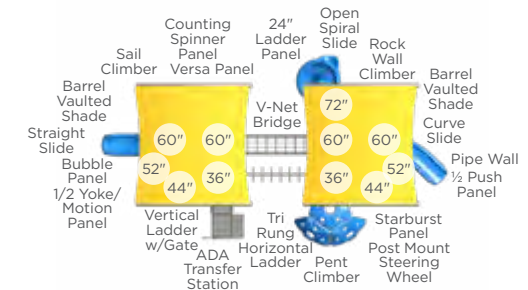

Page 46

Play Structure Overhead Views Steel

PS3-33726-1

Page 46

PS3-71407

Page 47

PS3-31596

Page 47