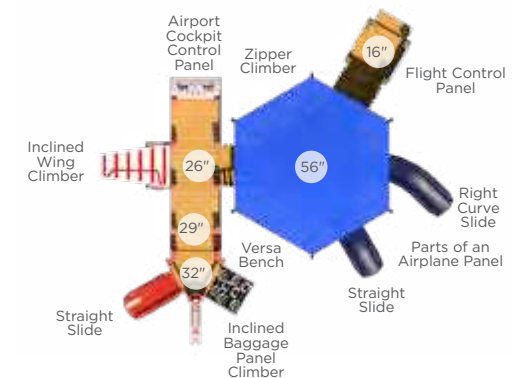

RFX-30024-XX

Page 36