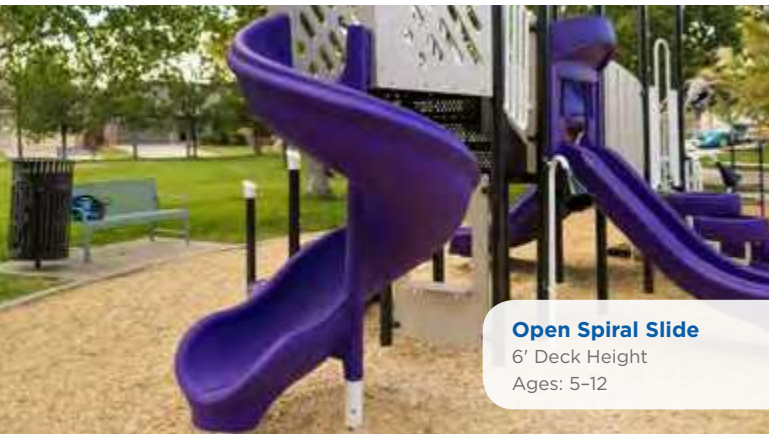

Open Spiral Slide
6' Deck Height
Ages: 5-12

Straight Slide
4' and 5' Deck Heights
Ages: 2-5, 5-12

Wave Slide
3' and 6' Deck Heights
Ages: 2-5, 5-12

Double Slide
3' to 7' Deck Heights
Ages: 2-5, 5-12
5' Double Curve Slide Also Available