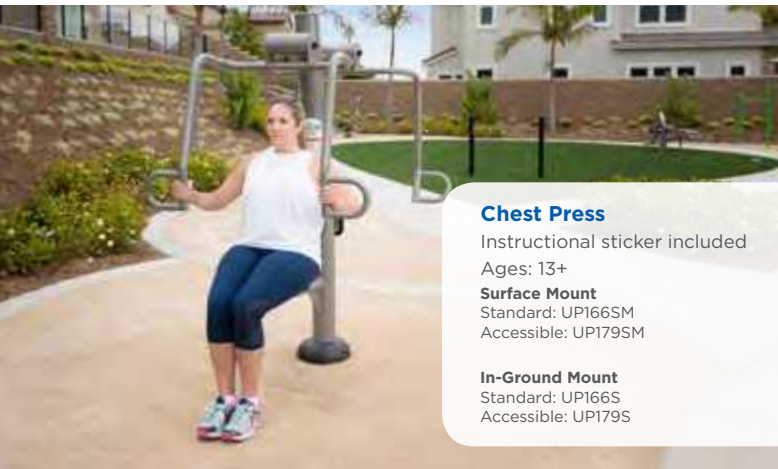

Complete

Fitness Modern Adult & Active Adult Equipment

Chest Press
Instructional sticker included
Ages: 13+
Surface Mount
Standard: UP166SM
Accessible: UP179SM

In-Ground Mount
Standard: UP166S
Accessible: UP179S