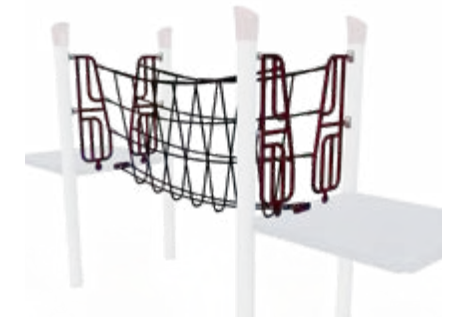

Single Strand Net
Ages: 5-12
Post to Post Connection
Netting Only Available in Black

Components Motion, Bridges & Connectors

Rockin' Glide
Ages: 2-5, 5-12

Features:

- Inclusive design
- Seating for 6 plus one mobility device
- Mobility device turning space is ADA compliant per 304.3.1 Circular Space
- Glides back and forth
- Attaches to a play structure hexagon deck
- Deck height range is 18" to 24"
- Canoe design with custom options available
- Choose your own colors

Vertical Spider Net Bridge
Ages: 5-12
Decks: Up to 4'
Netting Only Available in Black

Hex Net Bridge
Ages: 5-12
Decks: Equal Height Up to 4'
Length: 8'
Optional Elevation Change: 1', 2', and 3'
Netting Only Available in Black