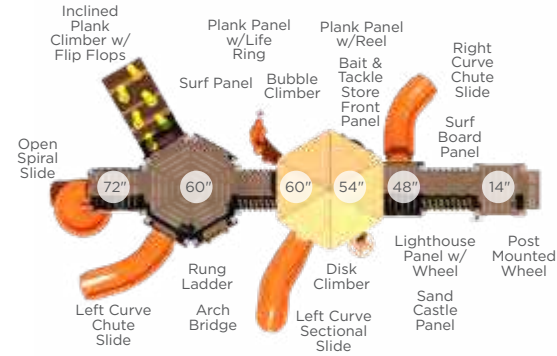

Play Structure Overhead Views Themed

RFX-30037-XX

Page 33