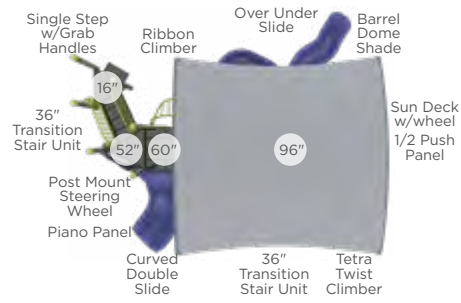

Play Structure Overhead Views Steel

PS5-71482

Page 48