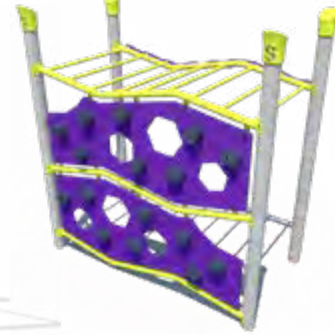

Freestanding

Overhead Ladders Freestanding Overhead Ladders

Tri-Rung
Model: AFR0110XX
Use Zone: 16' x 21'
Ages: 5-12

360° Orbital Ladder
Model: EFR0072XX
Use Zone: 23' x 21'
Ages: 5-12

Chin Bar
Ages: 5-12
1 Bar: AFR0039XX
2 Bars: AFR0122XX
3 Bars: AFR0124XX