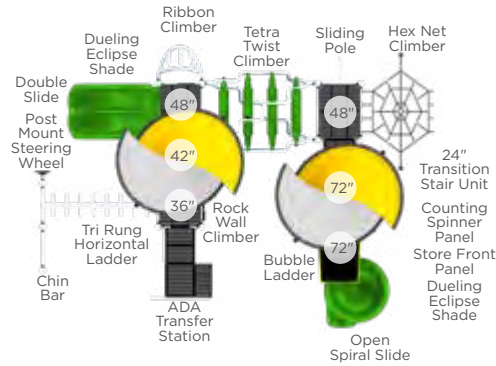

PS3-70971

Page 48

Play Structure Overhead Views Steel

PS5-71482

Page 48

PS3-71488

Page 49

PS5-70150