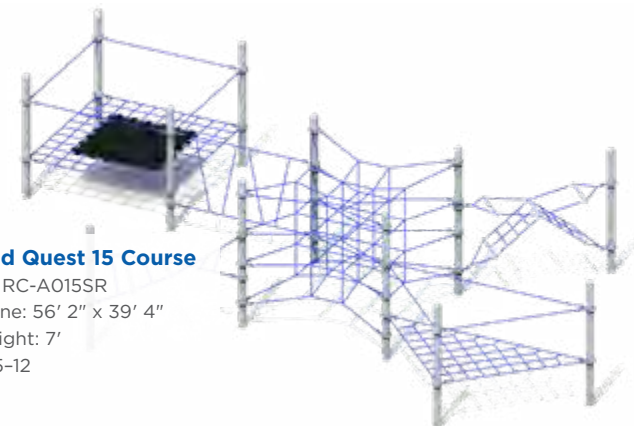

Ascend Quest 15 Course
Model: RC-A015SR
Use Zone: 56' 2" x 39' 4"
Fall Height: 7'
Ages: 5-12