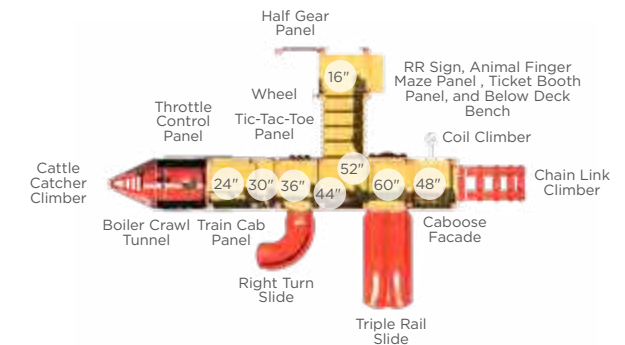

RFX-30093-XX

Page 36