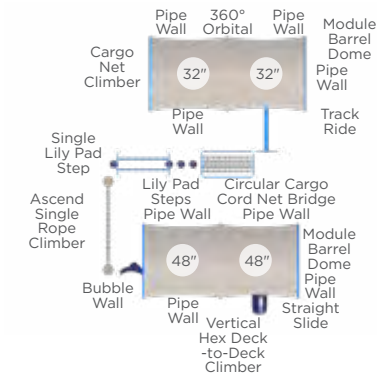

PS5-71361

Page 42