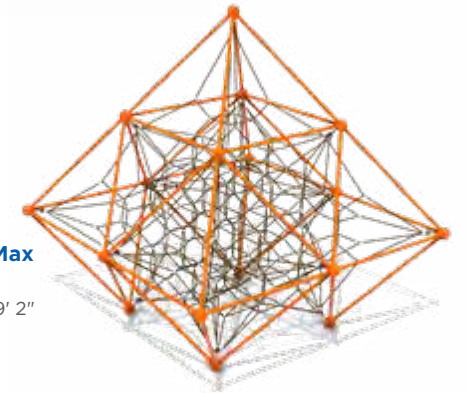

18' Ascend Peak Max
Model: RC-805SR
Use Zone: 29' 2" x 29' 2"
Fall Height: 6'
Ages: 5-12