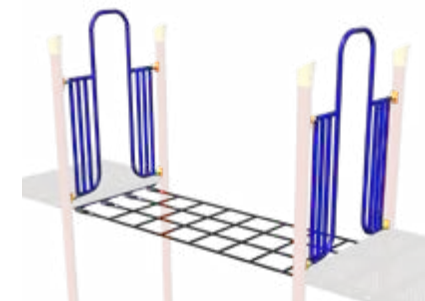

Cargo Net Bridge
Ages: 5-12
Decks: Equal Height Up to 4'
Length: 8'
Optional Elevation Change: 1', 2', and 3'
Netting Only Available in Black