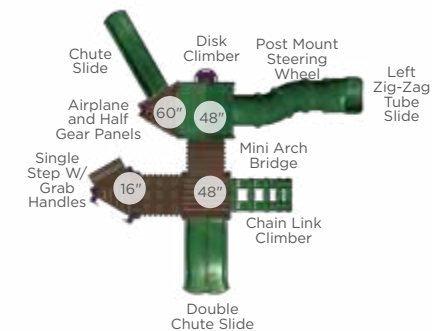

GFP-20185

Page 135