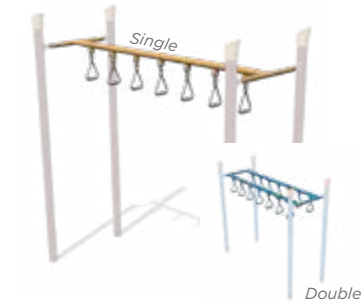

Components Active Components

Wave Spinner
Ages: 5-12

Sonic Spinner
On-Deck, Post-to-Post
Ages: 5-12

Curved Wheel Swinger
Ages: 5-12

Snake Walk
Ages: 5-12
Length: 8'

Tri-Rung Ladder
Arched, Inverted Arched, Curved
Ages: 5-12

Trapeze Ring
Arched, Inverted Arched, Curved
Ages: 5-12

Rail Glide
Ages: 5-12

Climbing Wall
Straight, Curved
Ages: 5-12

Curved Corner Trapeze Ring
Ages: 5-12

Components Overhead Events

Tri-Rung
Straight, Zig-Zag, Wavy, 90°, Arched
8' or 12' (Straight Only) Length
Ages: 5-12

Rung
Straight, Zig-Zag, Wavy, 90°, Arched
8' or 12' (Straight Only) Length
Ages: 5-12

Offset Straight Rung
14' Length
Ages: 5-12

Single & Double Trapeze Ring
Straight and 90° (Single Only)
8' Length
Ages: 5-12