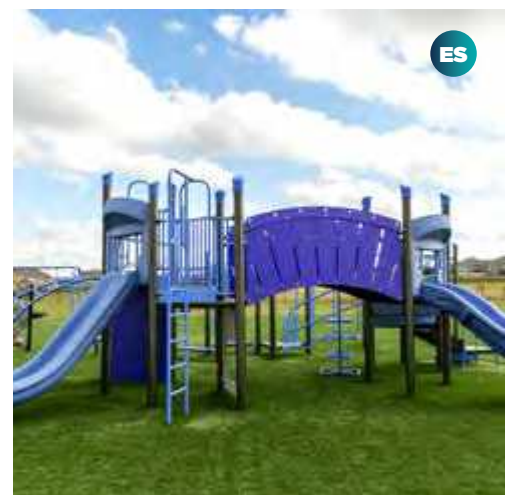

TAKE YOUR PICK

You want *choices*. We've got them along with the design expertise to take your ideas and make them *real*. Whether you want long-lasting steel, recycled materials that stand up to harsh salt air, or an elaborate theme, let's combine your *imagination* with our *expertise* to reimagine the way children play.

STEEL ADVENTURE SERIES

This budget-friendly series (our PS3) offers design flexibility for small spaces, features integrated shade options, and uses no clamps or collars.

- •3.5" Post System •Max 8' Deck Height •Designs for All Ages

STEEL EXPEDITION SERIES

With its sturdy design and C-line connection, this 5" steel post (our PS5) and deck system is easy to install, offers the most design flexibility, and is ideal for inclusive play designs.

- •5" Post System •Max 8' Deck Height •Designs for Ages 2-12 Years

THEMED SERIES

There's no limit when designing a themed playground. Our talented team of skilled professionals can bring your ideas to life utilizing our Expedition or Recycled Series as the base.

- •5" or 6" Post System •Max 8' Deck Height •Designs for All Ages

RECYCLED SERIES

Our recycled playgrounds are an ideal option for natural play or coastal environments. The decks, posts, and barriers utilize 100% recycled material.

- •6" Post System •Max 8' Deck Height •Designs for All Ages

We've gone (even more) green. Check out our special section that features environmentally-friendly early childhood playground products powered by our Grounds For Play product line. **Learn more on page 126.**