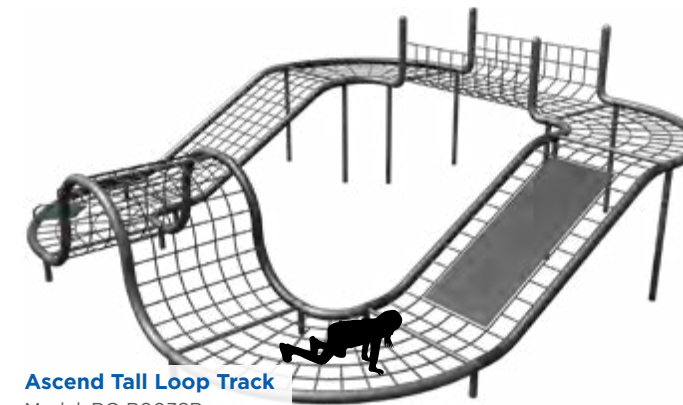

Ascend Tall Loop Track
Model: RC-R003SR
Use Zone: 40' 10" x 40' 10"
Fall Height: 8'
Ages: 5-12