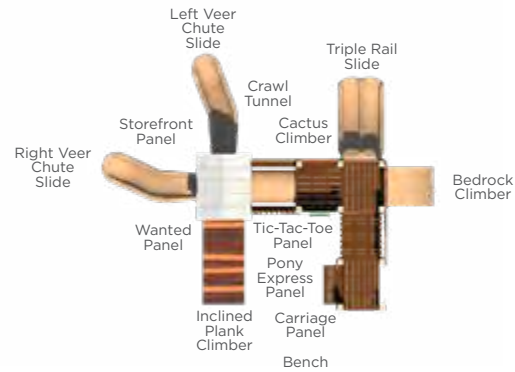

RFX-30099-XX

Page 37