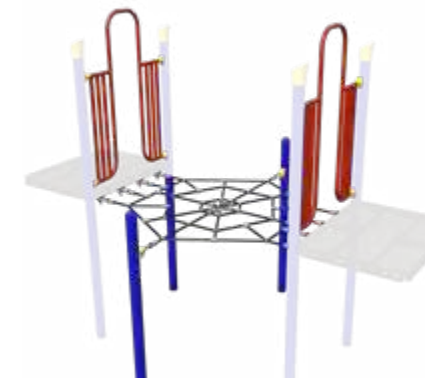

Hex Net Bridge
Ages: 5-12
Decks: Equal Height Up to 4'
Length: 8'
Optional Elevation Change: 1', 2', and 3'
Netting Only Available in Black