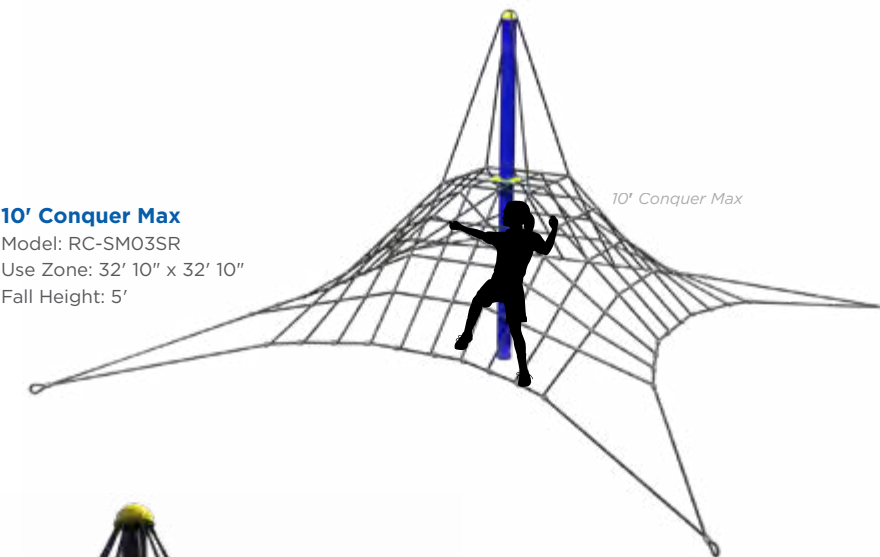

Ages: 5-12

9' Conquer

Model: RC-SM02SR
Use Zone: 26' 5" x 26' 5"
Fall Height: 5'

10' Conquer

Model: RC-SM01SR
Use Zone: 26' 7" x 24' 7"
Fall Height: 6'

10' Conquer Max

Model: RC-SM03SR
Use Zone: 32' 10" x 32' 10"
Fall Height: 5'