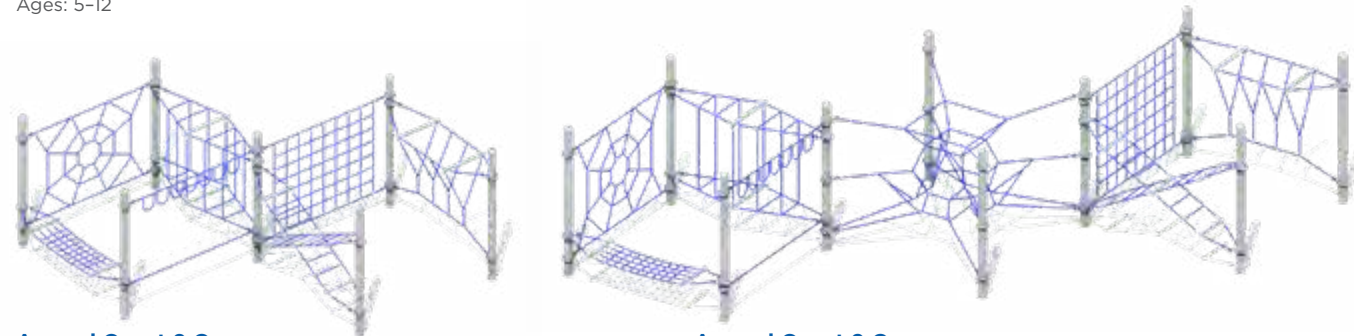

Ages: 5-12

9' Conquer

Model: RC-SM02SR
Use Zone: 26' 5" x 26' 5"
Fall Height: 5'

10' Conquer

Model: RC-SM01SR
Use Zone: 26' 7" x 24' 7"
Fall Height: 6'

10' Conquer Max

Model: RC-SM03SR
Use Zone: 32' 10" x 32' 10"
Fall Height: 5'

Ascend Web Whirl

Ages: 5-12

9' Web Whirl (shown)

Model: RC-1200SR
Use Zone: 18' 7" x 18' 7"
Fall Height: 4'

10' Web Whirl

Model: RC-2000-FSR
Use Zone: 22' 10" x 22' 10"
Fall Height: 7'

14' Web Whirl

Model: RC-2100-FSR
Use Zone: 22' 10" x 22' 10"
Fall Height: 10'

Climbers Ascend Rope Climbers

Ascend Quest 5 Course
 Model: RC-A005SR
 Use Zone: 70' 8" x 53' 10"
 Fall Height: 7'
 Ages: 5-12

Ascend Quest 8 Course
 Model: RC-A008SR
 Use Zone: 34' 7" x 32' 5"
 Fall Height: 7'
 Ages: 5-12