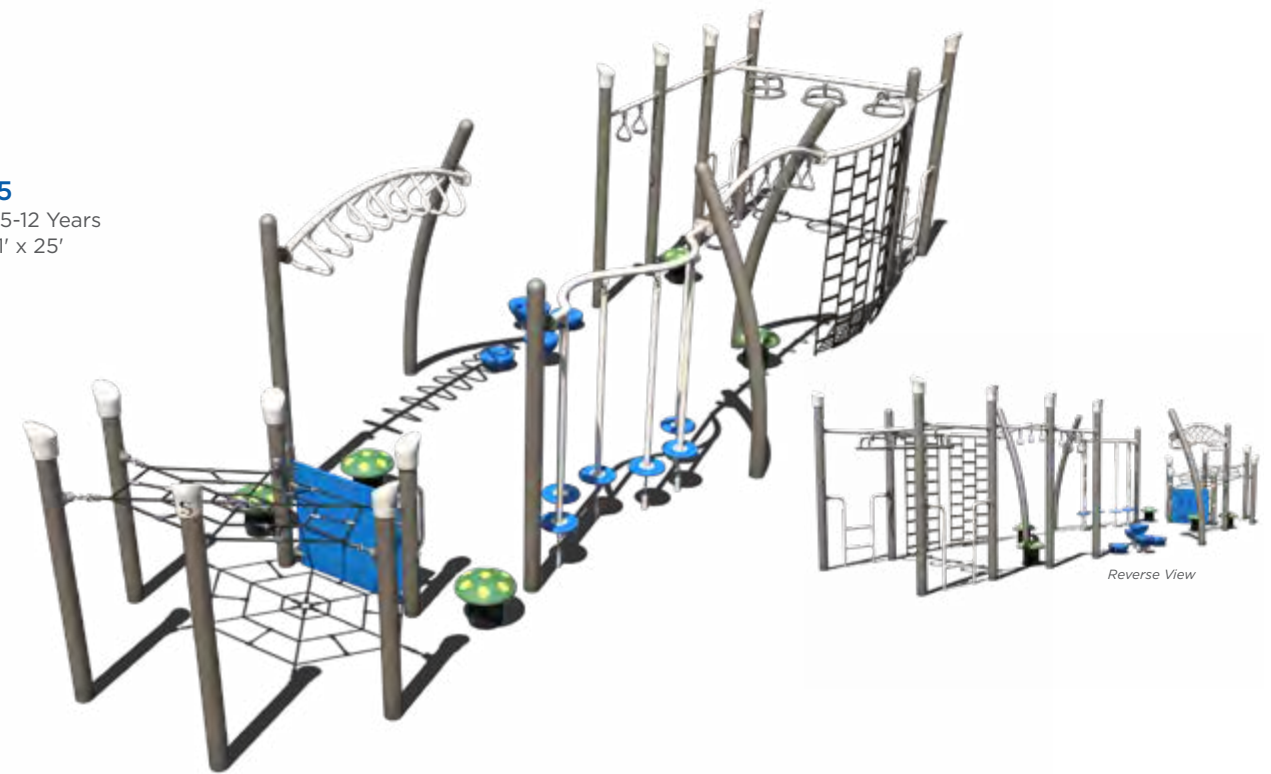

NEW!

PS5-71365
Age Group: 5-12 Years
Use Zone: 51' x 25'