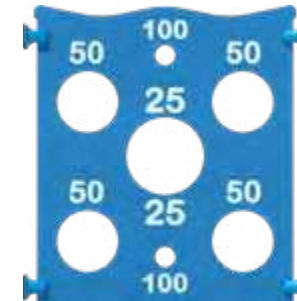

Ball Toss Panel
Ages: 2-12
Ground-Level Only