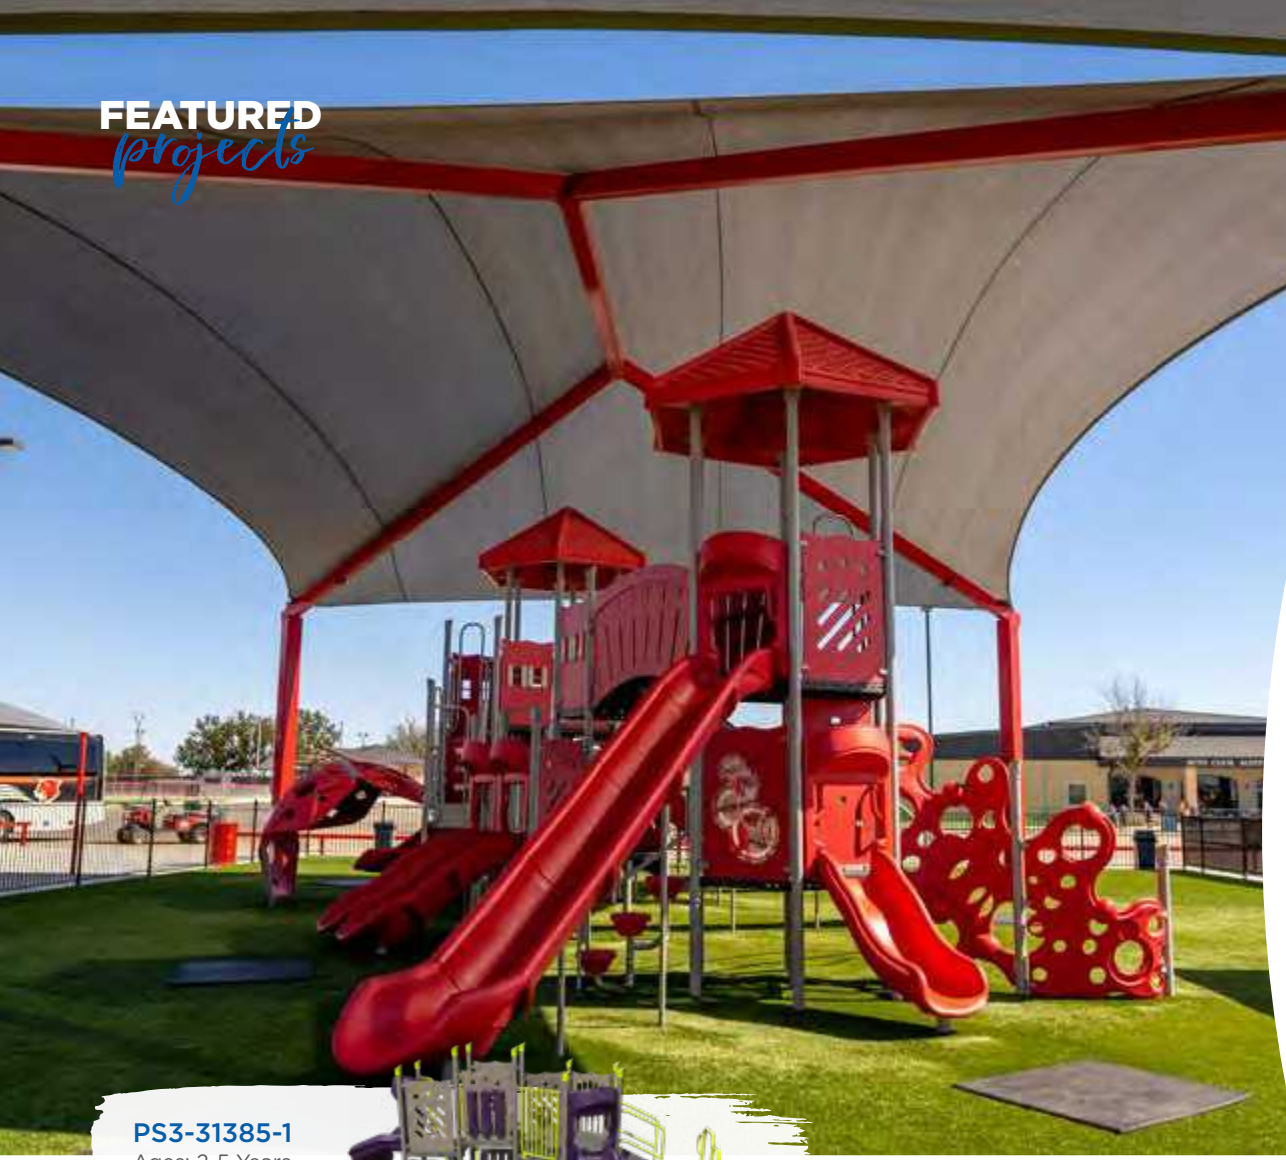

PS3-31385-1
Ages: 2-5 Years
Use Zone: 33' x 25'

Reverse View