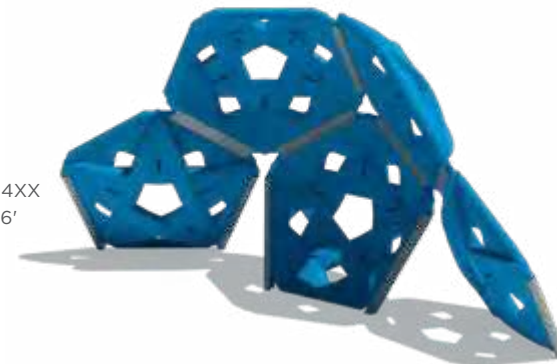

Criss Cross
Model: 87000034XX
Use Zone: 25' x 16'
Height: 6'
Ages: 5-12