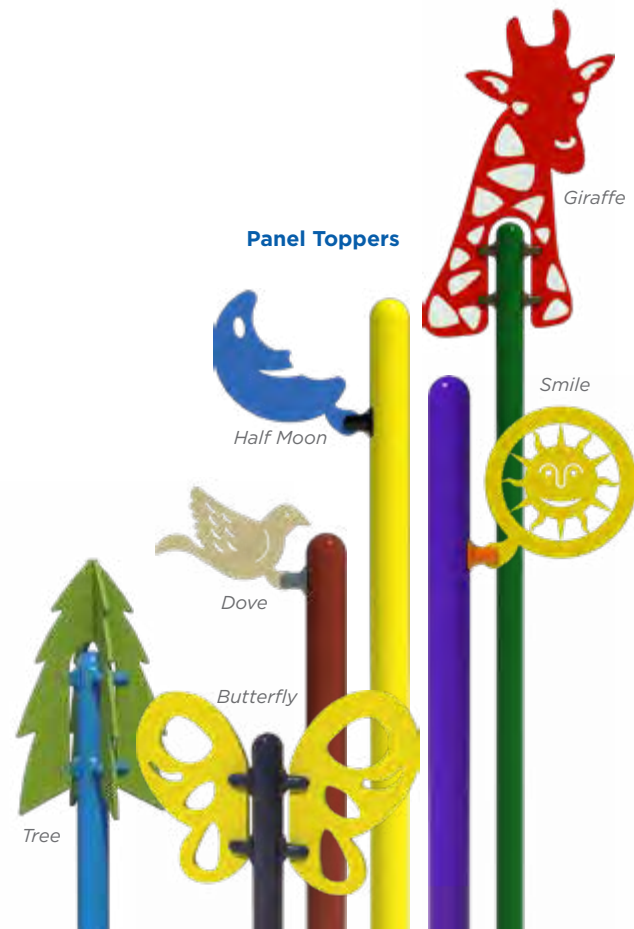

Counting Panel
Ages: 2-12

Nature Panel
Ages: 2-12

Driving Panel
Ages: 2-12

Pipe Wall
Ages: 2-12
With or Without Wheel

Spaceship Panel
Ages: 2-12

Custom Panels
Your design on a panel!

Pirate Hide & Seek
Ages: 2-12
5 Panel Set

Din-O-Find Hide & Seek
Ages: 2-12
4 Panel Set

Transportation Hide & Seek
Ages: 2-12
5 Panel Set

Monster Hide & Seek
Ages: 2-12
5 Panel Set

Components Panel Accessories & Decks

Below Deck Bench
Ages: 2-12

Panel Toppers
Giraffe
Half Moon
Smile
Dove
Butterfly
Tree