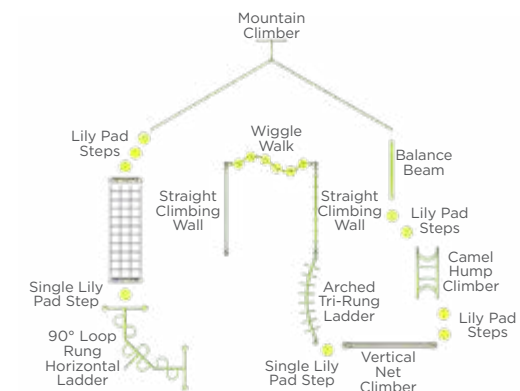

PS5-71363

Page 43