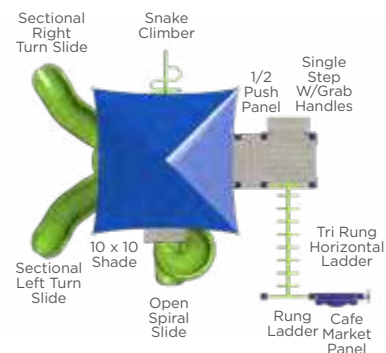

GFP-20685

Page 129