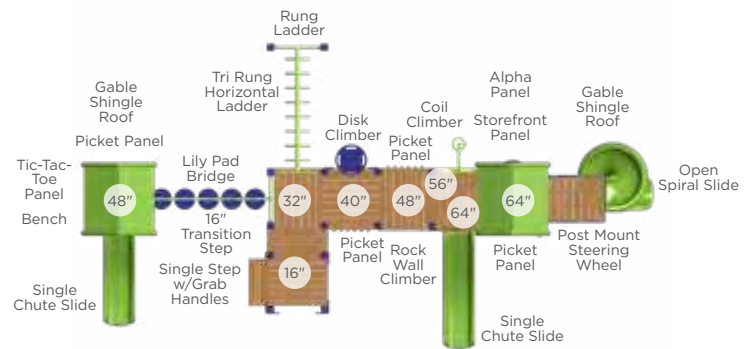

PS3-71103

Page 59

Play Structure Overhead Views Recycled

GFP-20446

Page 128

GFP-30000

Page 128

GFP-30069