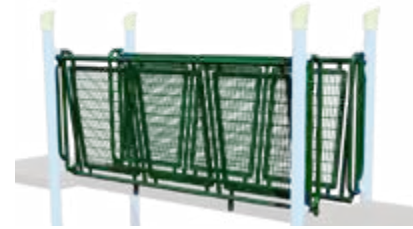

NEW! Funnel Bridge with Mesh Barriers
Ages: 2-12
Decks: 2' to 8' Heights
Length: 8'