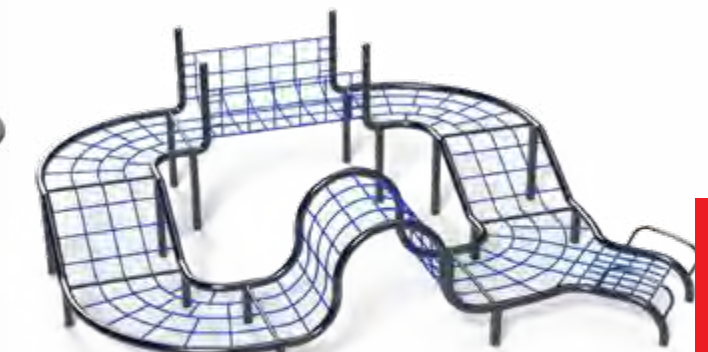

14' Ascend Peak
 Model: RC-802SR
 Use Zone: 25' 9" x 25' 9"
 Fall Height: 8'
 Ages: 5-12

18' Ascend Peak Max
 Model: RC-805SR
 Use Zone: 29' 2" x 29' 2"
 Fall Height: 6'
 Ages: 5-12

Ascend Tall Wave Track
 Model: RC-R001SR
 Use Zone: 53' 1" x 40' 10"
 Fall Height: 7'
 Ages: 5-12

Ascend Low Wave Track
 Model: RC-M006SR
 Use Zone: 41' 7" x 34' 10"
 Fall Height: 5'
 Ages: 5-12

Ascend Tall Loop Track
 Model: RC-R003SR
 Use Zone: 40' 10" x 40' 10"
 Fall Height: 8'
 Ages: 5-12

Ascend Low Loop Track
 Model: RC-M001SR
 Use Zone: 31' 3" x 28' 1"
 Fall Height: 5'
 Ages: 5-12