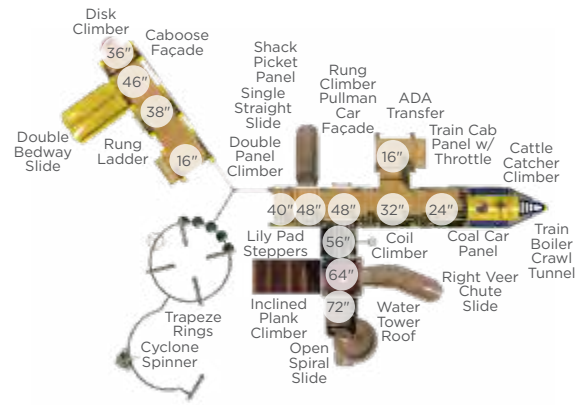

Play Structure Overhead Views Themed & Steel

RFX-30029-XX

Page 37