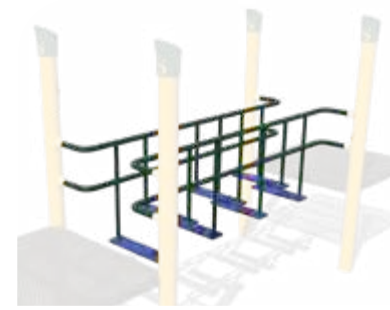

Challenge Bridge
Ages: 5-12
Decks: 2' to 2 1/2' Heights
Length: 8'