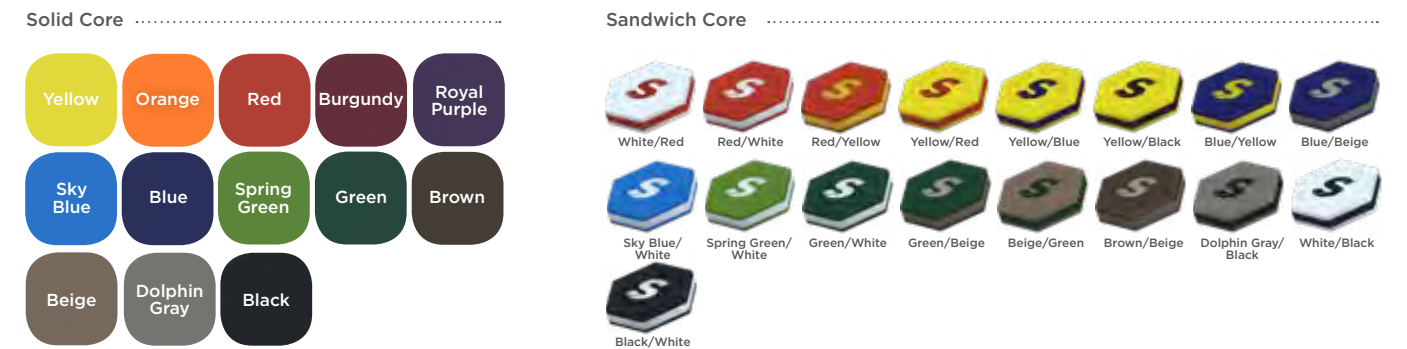

Color Options

Metal Colors

Plastic Colors

Activity Panel & Panel Colors

Shade Colors | More Available!

Steel Deck Colors

Recycled Deck & Post Colors

Ascend Rope Colors

Belt Seat Colors

Color Schemes

Succulent

- Champagne
- Royal Purple
- Light Green
- Steel Gray

NEW! Shade Color Recommendation

NEW! Espresso

- Vanilla
- Brown
- Beige
- Cream

Electric