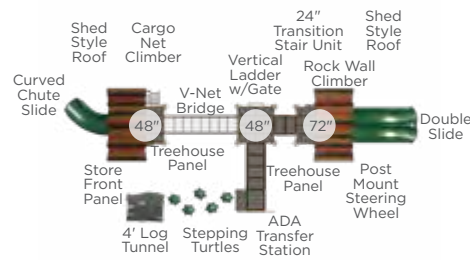

PS5-71464

Page 41