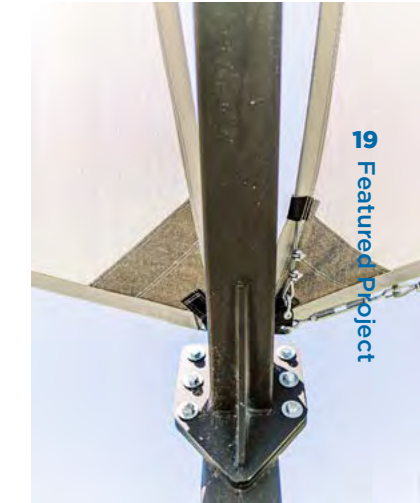

FEATURED COLORS

Bronze Powder Coat Frame

Pearl Onyx Traditional Fabric

Visit srpshade.com/inspirations to learn more about this project.