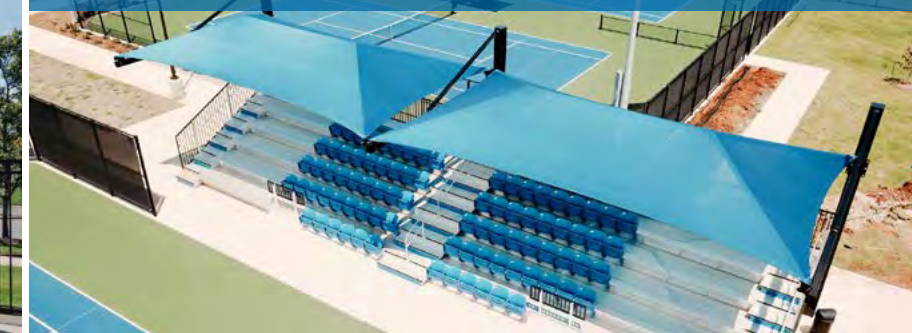

Search Custom Shades at Edmond Center Court on YouTube to see this shade in action.