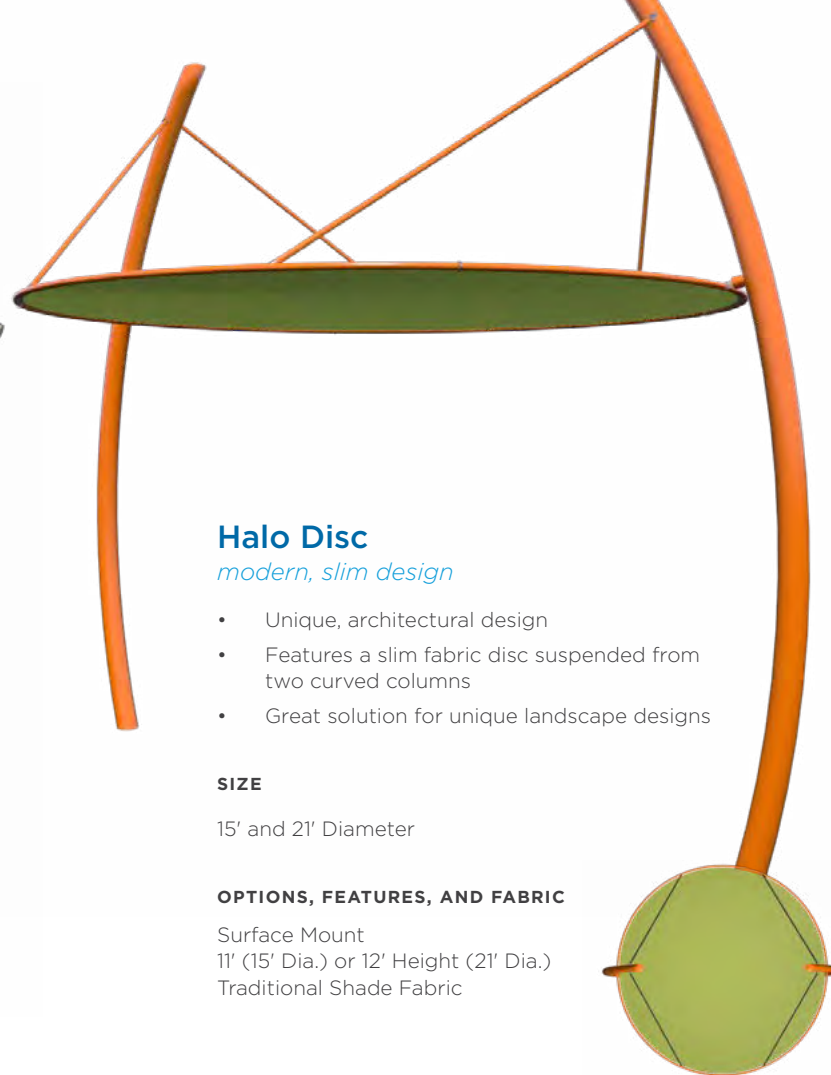

**Custom made for your location.**

**OPTIONS, FEATURES, AND FABRIC**

Surface Mount  
8', 10', or 12' Height, Custom Heights Available  
Traditional Shade Fabric

**Halo Disc**  
*modern, slim design*

- Unique, architectural design
- Features a slim fabric disc suspended from two curved columns
- Great solution for unique landscape designs