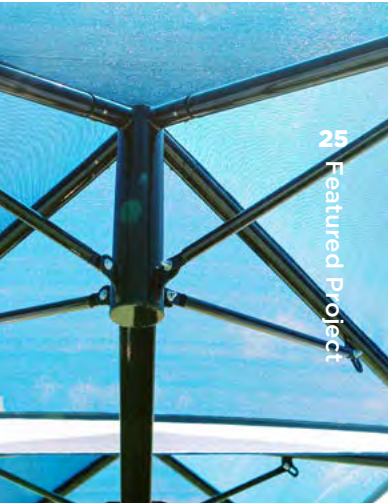

FEATURED COLORS

Black Powder Coat Frame
True Blue Traditional Fabric

Visit srpshade.com/inspirations to learn more about this project.