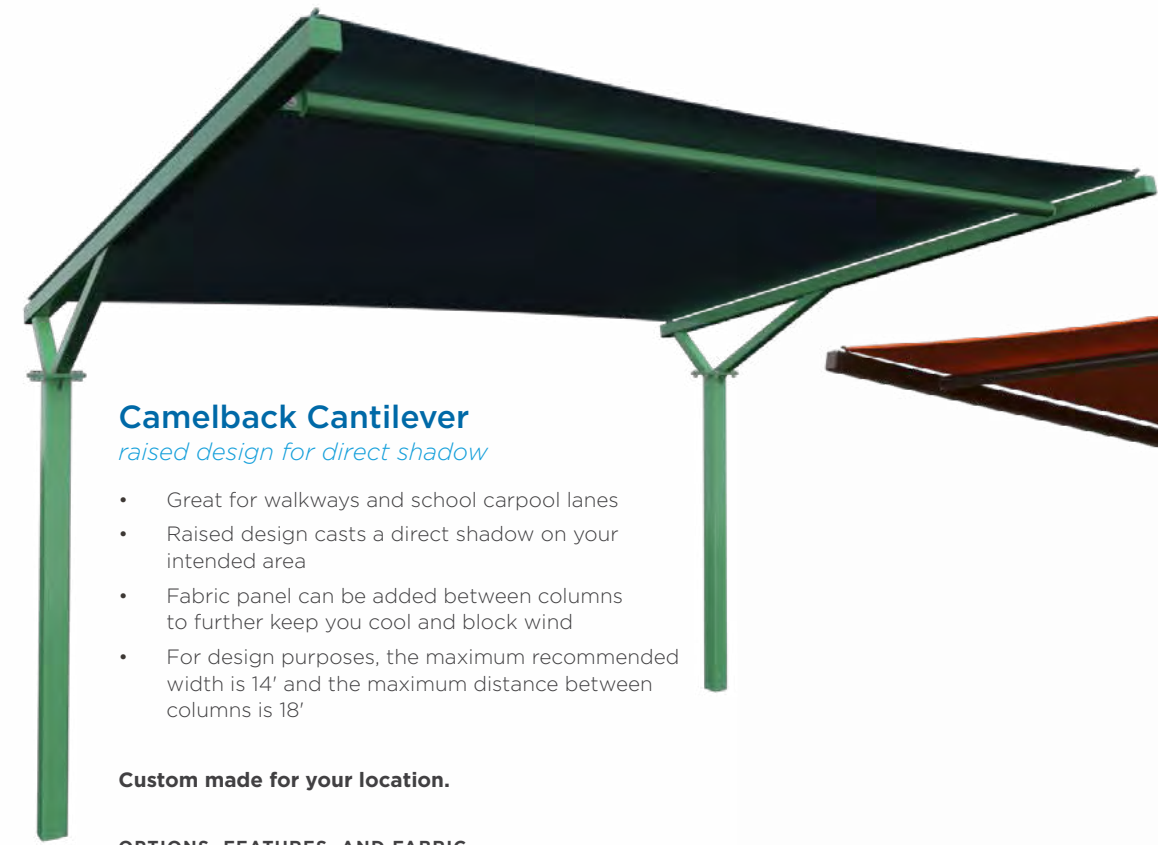

Camelback Cantilever

raised design for direct shadow

- Great for walkways and school carpool lanes
- Raised design casts a direct shadow on your intended area
- Fabric panel can be added between columns to further keep you cool and block wind
- For design purposes, the maximum recommended width is 14' and the maximum distance between columns is 18'

Custom made for your location.

OPTIONS, FEATURES, AND FABRIC

Surface or In-Ground Mount
8', 10', or 12' Height, Custom Heights Available
Fabric Panel Upgrade (Shown Below)
Traditional Shade Fabric