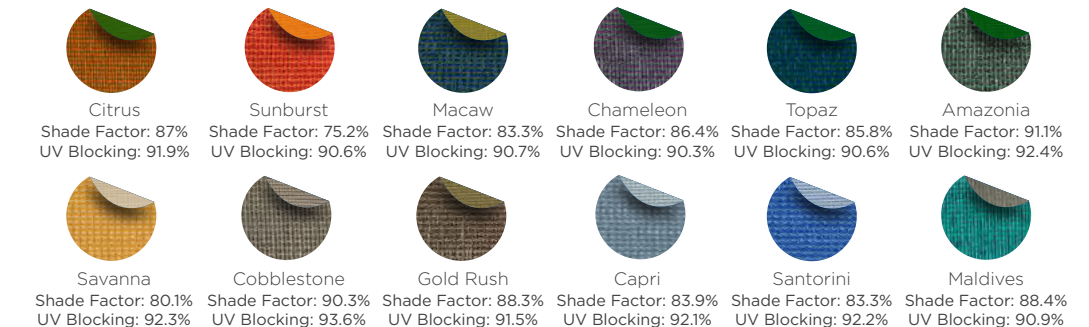

Dual Shade Fabric

Available for an upcharge for our Hypar Umbrella, Triangle Sail, and Hyperbolic Sail. Backed by a [10-year limited warranty](#).