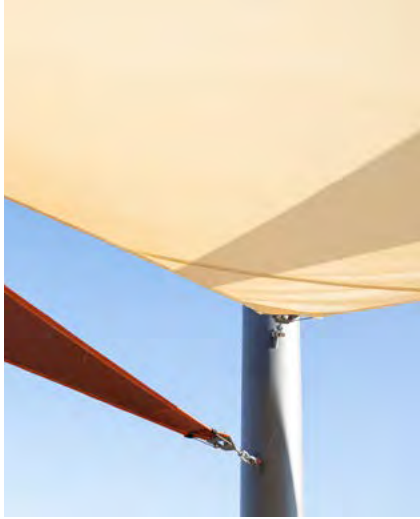

*Albuquerque, New Mexico*

**FEATURED PRODUCTS**

① Triangular Sail Shade, 5 Sail Quantity

**FEATURED COLORS**

Metallic Powder Coat Frame

Cream, Midnight, Pearl, Silver, and Sunblaze Traditional Fabric

 Visit [srpshade.com/inspirations](https://srpshade.com/inspirations) to learn more about this project.