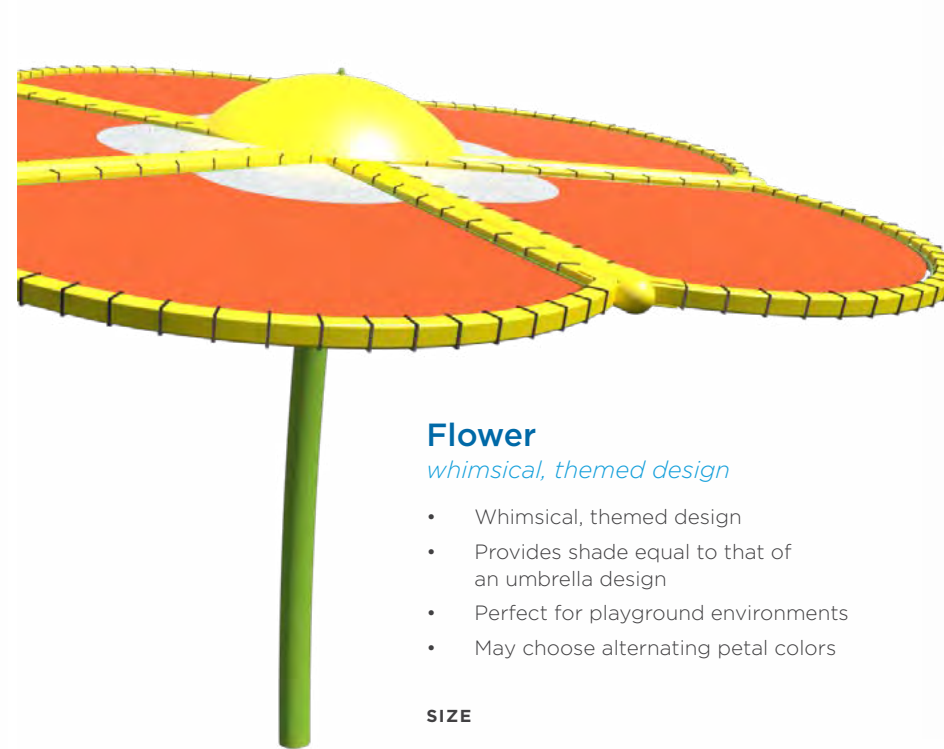

**Custom made for your location.**

**OPTIONS, FEATURES, AND FABRIC**

Surface Mount  
8', 10', or 12' Height, Custom Heights Available  
Traditional Shade Fabric

**Halo Disc**  
*modern, slim design*

- Unique, architectural design
- Features a slim fabric disc suspended from two curved columns
- Great solution for unique landscape designs

**SIZE**  
15' and 21' Diameter

**OPTIONS, FEATURES, AND FABRIC**

Surface Mount  
11' (15' Dia.) or 12' Height (21' Dia.)  
Traditional Shade Fabric

Top View

**Flower**  
*whimsical, themed design*

- Whimsical, themed design
- Provides shade equal to that of an umbrella design
- Perfect for playground environments
- May choose alternating petal colors