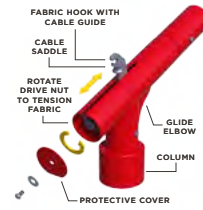

### Glide Elbow™

Our Glide Elbow™ quick release mechanism allows for easy installation and removal of your fabric — in the case of a fabric refresh or inclement weather. All you need is a wrench or cordless drill (with the right sized socket). What's more, metal-on-metal wear is minimized with our fabric hook connection. Our Glide Elbow™ is backed by a [1-year limited warranty](#).