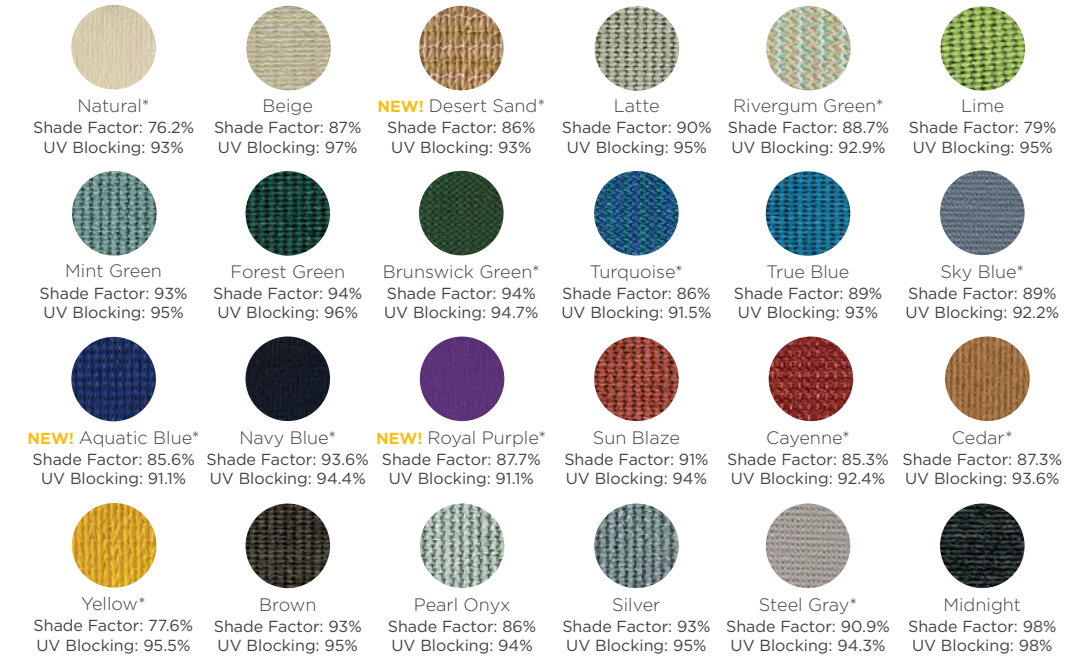

Material Features

Fabric

- Made from UV stabilized high density polyethylene fabric that prevents fading from the sun
- Raschel-knitted to prevent fraying and shades 34' and larger receive Kevlar® reinforced corners
- Blocks up to 98% of harmful UV rays, depending upon color choice
- Fabric breathes allowing hot air to rise and escape
- Available fabric to meet California State Fire Marshal requirements, NFPA 701, and ASTM E84

Frames

- Engineered to withstand wind speeds up to 150 mph with fabric removed
- Structural tubing complies with ASTM standards
- Finished product includes 6 to 8 mils of combined primer and powder coat — all backed by 5,000 hours of testing per ASTM Method B117

Glide Elbow™

Our Glide Elbow™ quick release mechanism allows for easy installation and removal of your fabric — in the case of a fabric refresh or inclement weather. All you need is a wrench or cordless drill (with the right sized socket). What's more, metal-on-metal wear is minimized with our fabric hook connection. Our Glide Elbow™ is backed by a [1-year limited warranty](#).

Certified Fabricator/Products

- LADBS Certified Fabricator*
- City of Houston Registered Fabricator*

*Certificate available upon request.

Designer's Corner

Shade (Un) Covered Continuing Education Course

CAD files of our shades are available on CADdetails

View in 360° and choose colors with our Color Applier

Warranty