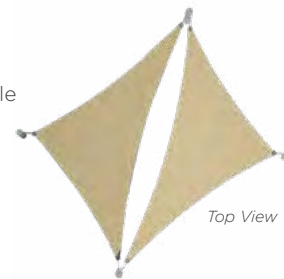

DUAL SHADE FABRIC OPTION
Multiple Sail Shades
designs unique to you

- Pair multiple sail shades to create a truly unique, yet simple, structure
- Provide ample coverage with a fun look

Sail size limited to 50' per triangular edge for Traditional Shade Fabric and limited to 50' x 50' x 40' triangular edges for Dual Shade Fabric.

OPTIONS, FEATURES, AND FABRIC

Surface or In-Ground Mount
8', 10', or 12' Height, Custom Heights Available
Traditional Shade or Dual Shade Fabric

*For spans exceeding 50', please contact your SRP Shade representative.

Quad Sail

architecturally designed

- Appealing architectural design
- Great solution for country clubs, resorts, and city parks

SIZES

10'-30' Square

OPTIONS, FEATURES, AND FABRIC

Surface or In-Ground Mount
8', 10', or 12' Height, Custom Heights Available
Traditional Shade Fabric

Pinwheel Sail

layered, four column design

- Patented layered design that provides full shade coverage
- Opportunity to select multiple colors

SHAPES AND SIZES

Square
10'-30'

Hexagon
12'-36'

OPTIONS, FEATURES, AND FABRIC

Surface or In-Ground Mount
8', 10', or 12' Height, Custom Heights Available
Glide Elbow™ Required*
Traditional Shade Fabric

*Over 20' Square will require sail fans.

Kite Hip Sail

great flexibility

- Popular choice for pools, splash pads, and dining areas
- Kite-shaped design allows for great flexibility and many configurations
- Great for covering uniquely shaped spaces
- Features three columns at equal entry height, with the fourth being a diagonal elevated column
- Must be designed in a square size

SIZES

10'-25' Square

OPTIONS, FEATURES, AND FABRIC

Surface or In-Ground Mount
8', 10', or 12' Height, Custom Heights Available
With or Without Glide Elbow™
Traditional Shade Fabric