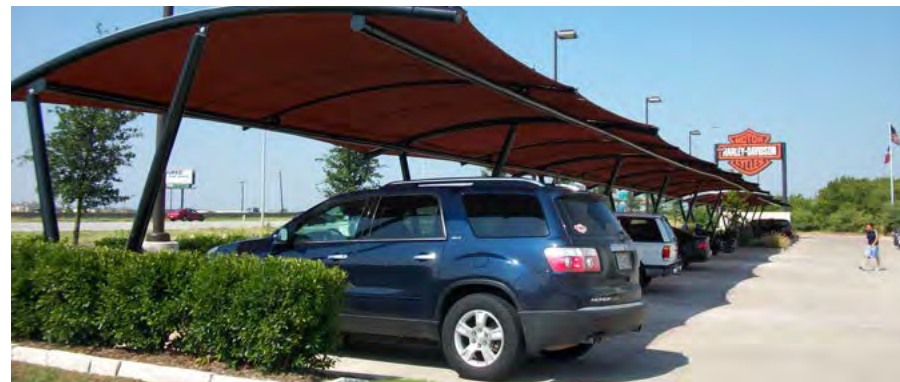

Wavecrest
total coverage

- Engineered design allows it to work well in almost any space
- Great at the local park or golf course
- The perfect shade when total coverage is critical and style is essential

Custom made for your location.

OPTIONS, FEATURES, AND FABRIC

Surface Mount
8', 10', or 12' Height, Custom Heights Available
Traditional Shade Fabric

Halo Disc
modern, slim design

- Unique, architectural design
- Features a slim fabric disc suspended from two curved columns
- Great solution for unique landscape designs

SIZE
15' and 21' Diameter

OPTIONS, FEATURES, AND FABRIC

Surface Mount
11' (15' Dia.) or 12' Height (21' Dia.)
Traditional Shade Fabric

Flower
whimsical, themed design

- Whimsical, themed design
- Provides shade equal to that of an umbrella design
- Perfect for playground environments
- May choose alternating petal colors

SIZE
12' Diameter

OPTIONS, FEATURES, AND FABRIC

Surface or In-Ground Mount
14' at Highest Point, 10' at Lowest Point
Traditional Shade Fabric

Swing Frame with Shade
conforms to ASTM International standards

- Conforms to safety standards set forth by **ASTM International**
- 6 5/8" posts
- Protect children from harmful UV rays
- Available in one, two, three, or four bays

All swing seats and chains sold separately.

SIZES
1 Bay: 23 1/2' x 16'
2 Bay: 36' x 16'
3 Bay: 46 1/2' x 16'
4 Bay: 58' x 16'

OPTIONS, FEATURES, AND FABRIC

Only Available With Glide Elbow™
Traditional Shade Fabric