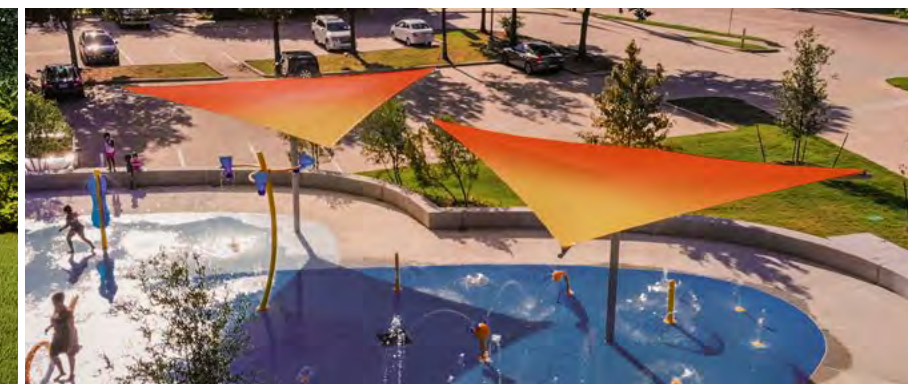

Single Post Umbrella

economical shade solution

- One of the most economical shades
- Cover up to nearly 600 square feet of space with a single unit

SHAPES AND SIZES

Available in 2' Increments from 10'-24'

Available in 2' Increments from 10'-26'

OPTIONS, FEATURES, AND FABRIC

Surface or In-Ground Mount
8', 10', or 12' Height, Custom Heights Available
With or Without Glide Elbow™
Traditional Shade Fabric

360°
View in 360° & choose colors!

Cantilever Umbrella

no post interference

- Off-center post
- Allows for the placement of site furnishings without the interference of a column

SHAPE AND SIZES

OPTIONS, FEATURES, AND FABRIC

Surface or In-Ground Mount
8', 10', or 12' Height, Custom Heights Available
With or Without Glide Elbow™
Traditional Shade Fabric

360°
View in 360° & choose colors!

RainGuard
WATERPROOF SHADE FABRIC

Single Post Waterproof Umbrella

waterproof canopy

- Use in different weather conditions
- Waterproof fabric propels water and keeps space below dry

SHAPE AND SIZES

OPTIONS, FEATURES, AND FABRIC

Surface or In-Ground Mount
8' or 10' Height, Custom Heights Available
With Glide Elbow™
Waterproof Shade Fabric

Glide Elbow™ availability depends on dimensions and model.

DUAL SHADE FABRIC OPTION

Hypar Umbrella

unique, low-profile canopy

- Ideal for shading pools and guest areas
- Unique look
- Features a low-profile canopy that will not obstruct your view

SIZES

10'-20'

OPTIONS, FEATURES, AND FABRIC

Surface or In-Ground Mount
8', 10', or 12' Height, Custom Heights Available
With Glide Elbow™
Traditional or Dual Shade Fabric