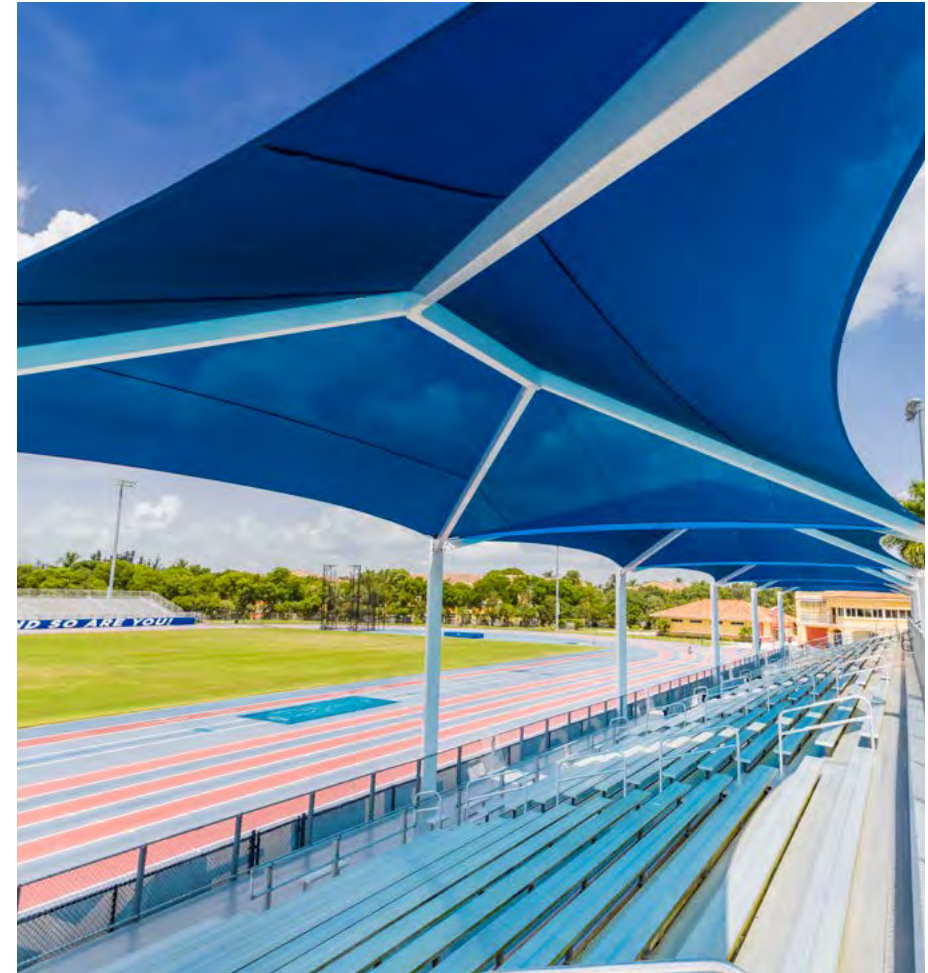

FEATURED COLORS

White Powder Coat Frame

True Blue Traditional Fabric

Visit srpshade.com/inspirations to learn more about this project.