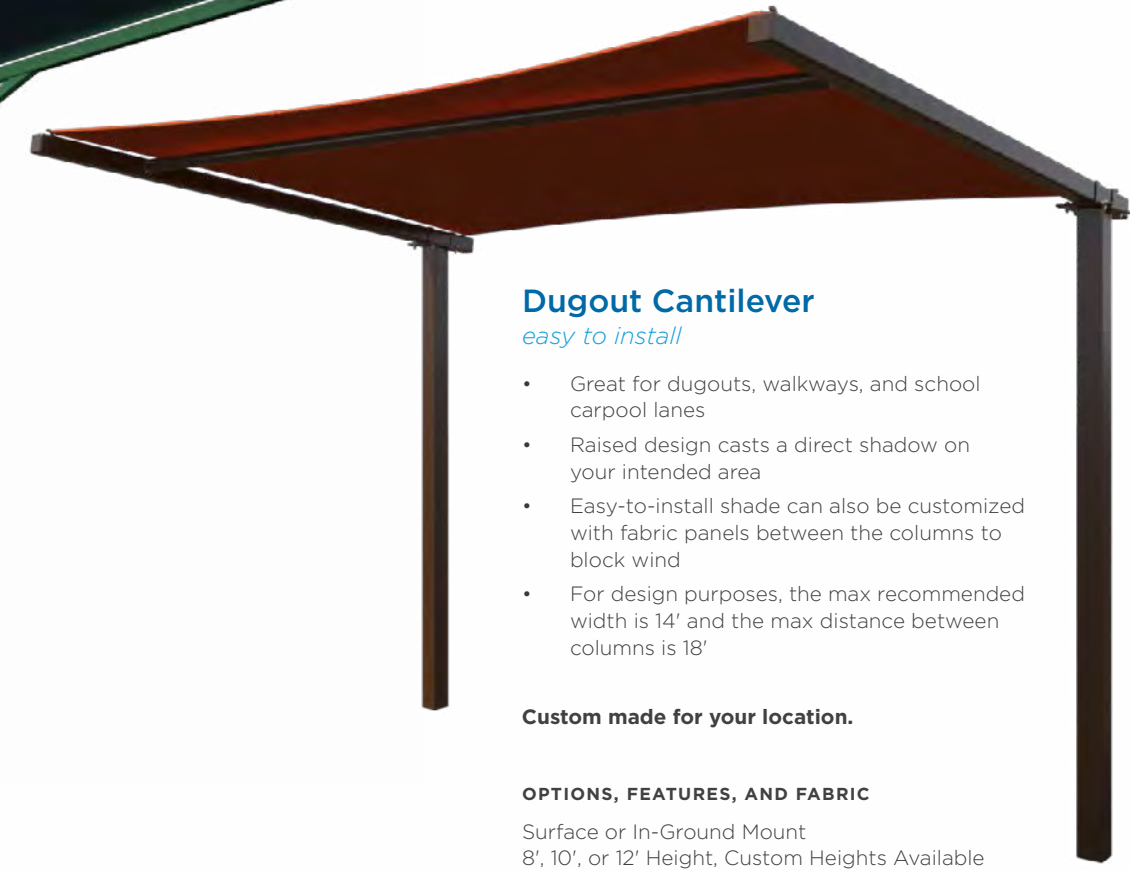

Dugout Cantilever

easy to install

- Great for dugouts, walkways, and school carpool lanes
- Raised design casts a direct shadow on your intended area
- Easy-to-install shade can also be customized with fabric panels between the columns to block wind
- For design purposes, the max recommended width is 14' and the max distance between columns is 18'

Custom made for your location.

OPTIONS, FEATURES, AND FABRIC

Surface or In-Ground Mount
8', 10', or 12' Height, Custom Heights Available
Fabric Panel Upgrade
Traditional Shade Fabric