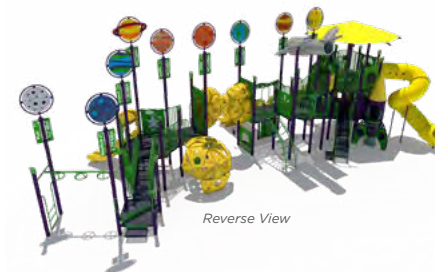

Reverse View

Expand Your Theme

Moon Buggy

Use Zone: 17' x 17'
Ages: 6-23 Months, 2-5
1 Seat: TFS0036XX
2 Seat: TFS0031XX

Lunar Rover

Model: TFR0578XX
Dimensions: 10' x 7½' x 6'
Ages: 2-5, 5-12

Space Spin-About