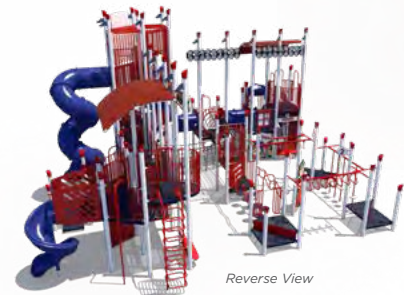

Pre-Engineered Designs

SRPEX-50222

Age Group: 5-12 Years
Capacity: 210
Structure Size: 53' x 44'
Use Zone: 66' x 57'
Fall Height: 13'
Est. Timber Count: 51
ADA: Yes

YouTube
Dennis the Menace Park
Ribbon Cutting

CONCEPTUAL IDEAS *City Themes*

SRPEX-50303-R1

Age Group: 5-12 Years
Capacity: 112
Structure Size: 44' x 23'
Use Zone: 56' x 32'
Fall Height: 10'
Est. Timber Count: 40
ADA: Yes

SRPEX-50077

Age Group: 2-12 Years
Capacity: 74
Structure Size: 23' x 22'
Use Zone: 35' x 34'
Fall Height: 6'
Est. Timber Count: 30
ADA: Yes

Reverse View

Themed designs may be changed per engineering requirements.