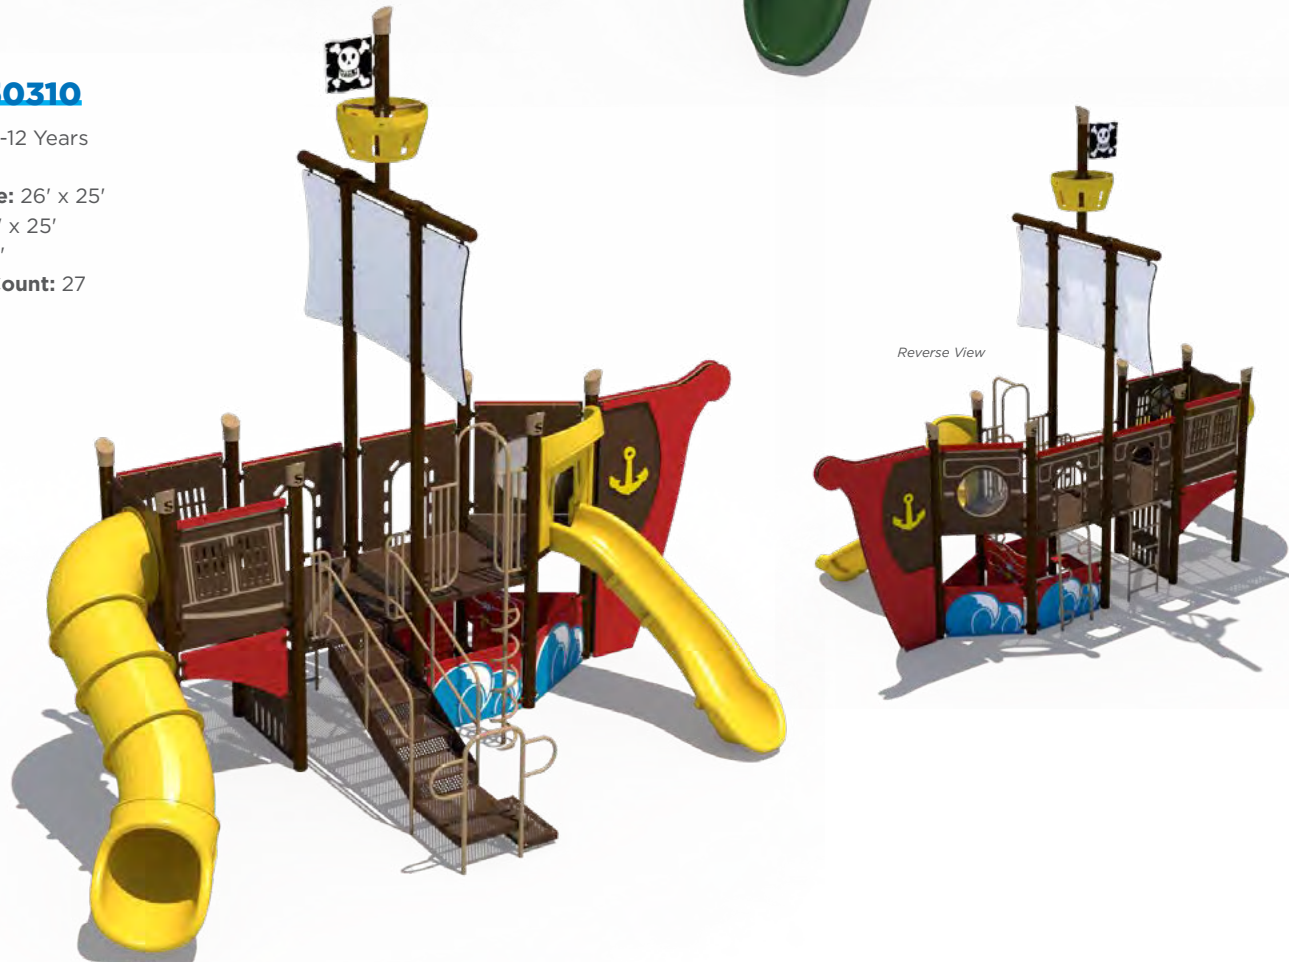

Ship Themed Play Structures

welcome aboard

All aboard! From pirate ships to shrimp boats, our collection of ship themed play structures proves there's no limit when creating a one-of-a-kind playground.

Theme Options

R3EX-30035-R1

Age Group: 2-5 Years
Capacity: 129
Structure Size: 35' x 24'
Use Zone: 47' x 36'
Fall Height: 6'
Est. Timber Count: 37
ADA: Yes

CONCEPTUAL IDEAS Ship Themed

Inclusive!

R3EX-30068

Age Group: 2-12 Years
Capacity: 112
Structure Size: 38' x 35'
Use Zone: 50' x 49'
Fall Height: 6'
Est. Timber Count: 49
ADA: Yes

INCLUSIVE!
Wide Ramp

SRPEX-50310

Age Group: 2-12 Years
Capacity: 42
Structure Size: 26' x 25'
Use Zone: 38' x 25'
Fall Height: 5'
Est. Timber Count: 27
ADA: Yes

Reverse View

SRPEX-50060

Age Group: 2-5 Years
Capacity: 44
Structure Size: 21' x 17'
Use Zone: 33' x 27'
Fall Height: 4'
Est. Timber Count: 25
ADA: Yes

Reverse View

R3EX-30075-R2

Age Group: 2-12 Years
Capacity: 65
Structure Size: 31' x 18'
Use Zone: 43' x 30'
Fall Height: 5'
Est. Timber Count: 29
ADA: Yes

Reverse View

Want this with steel posts?
SRPEX-50171