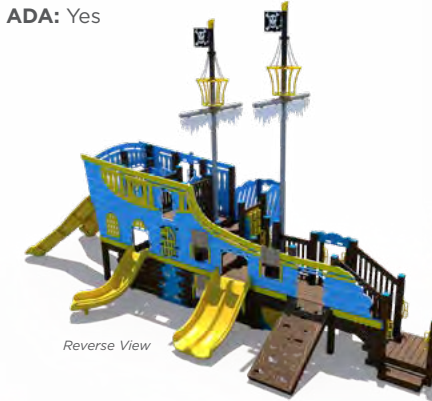

Ship Themed Play Structures

welcome aboard

All aboard! From pirate ships to shrimp boats, our collection of ship themed play structures proves there's no limit when creating a one-of-a-kind playground.

Theme Options

- ✓ Steel Playgrounds
- ✓ Recycled Playgrounds
- ✓ Ages 2-5
- ✓ Ages 2-12
- ✓ Ages 5-12
- ✓ Inclusive Play
- ✓ Pre-Engineered
- ✓ Customization
- ✓ Matching Freestanding Play Pieces

Don't see what you're looking for? No worries! We can accommodate that, too.

Pre-Engineered Designs

 Create a complete ship wreck scene for children of all ages by using both structures.

R3EX-30076-B

Age Group: 5-12 Years
Capacity: 129
Structure Size: 44' x 22'
Use Zone: 59' x 35'
Fall Height: 8'
Est. Timber Count: 43
ADA: Yes

R3EX-30076-A-R3

Age Group: 2-5 Years
Capacity: 53
Structure Size: 20' x 16'
Use Zone: 32' x 28'
Fall Height: 4'
Est. Timber Count: 24
ADA: Yes

Expand Your Theme

Blue Tang Rider
 Model: TFS0040XX
 Use Zone: 17' x 17'
 Ages: 12-23 Months, 2-5