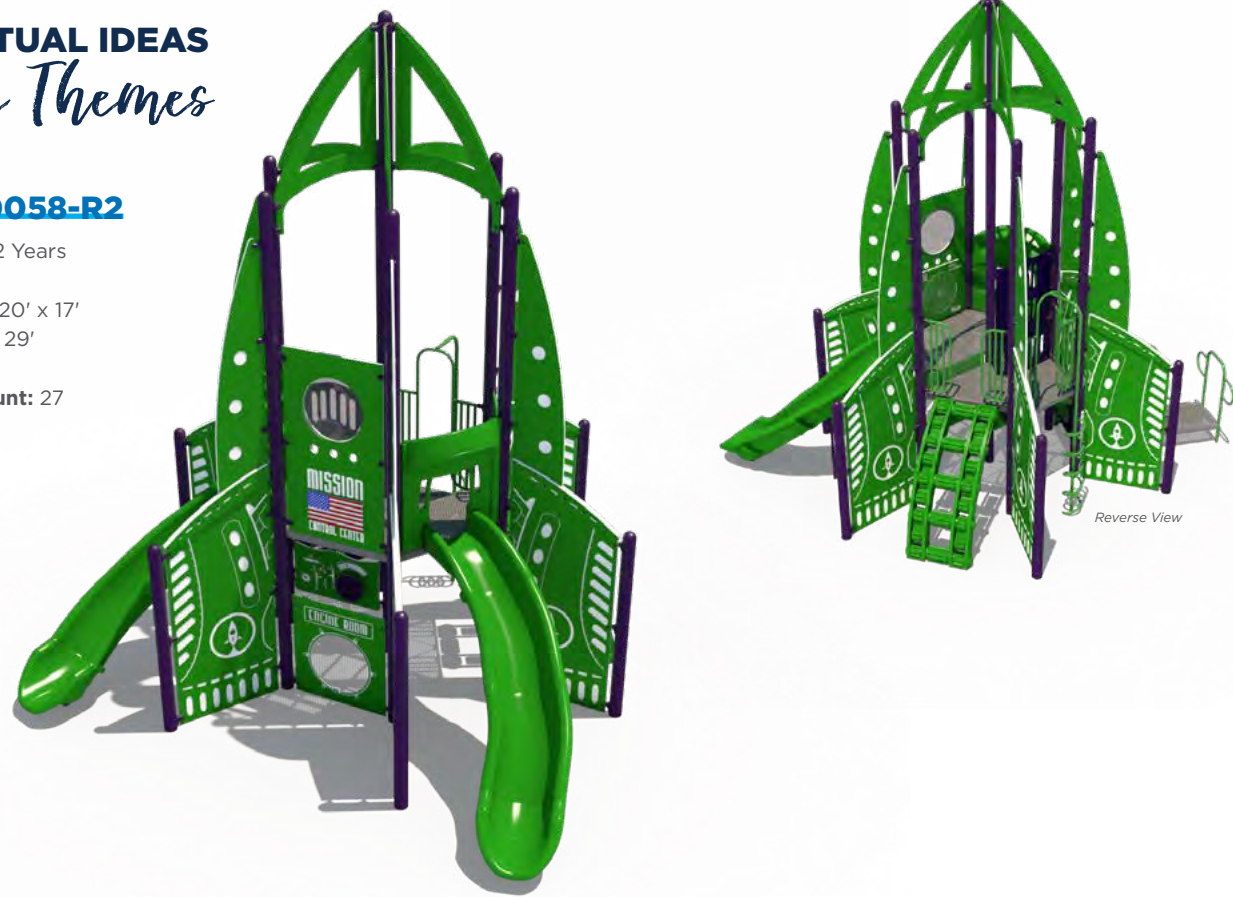

CONCEPTUAL IDEAS Space Themes

SRPEX-50082-R1

Age Group: 5-12 Years
Capacity: 104
Structure Size: 34' x 34'
Use Zone: 47' x 46'
Fall Height: 8'
Est. Timber Count: 50
ADA: Yes

Reverse View

SRPEX-50123-R1

Age Group: 5-12 Years
Capacity: 188
Structure Size: 72' x 35'
Use Zone: 63' x 24'
Fall Height: 9'
Est. Timber Count: 34
ADA: Yes

Reverse View

Expand Your Theme

Moon Buggy

Use Zone: 17' x 17'
Ages: 6-23 Months, 2-5
1 Seat: TFS0036XX
2 Seat: TFS0031XX

Lunar Rover

Model: TFR0578XX
Dimensions: 10' x 7½' x 6'
Ages: 2-5, 5-12

Space Spin-About

Model: TFR0532XX
Ages: 5-12

CONCEPTUAL IDEAS Space Themes

SRPEX-50058-R2

Age Group: 2-12 Years
Capacity: 32
Structure Size: 20' x 17'
Use Zone: 32' x 29'
Fall Height: 6'
Est. Timber Count: 27
ADA: Yes

R3EX-30137