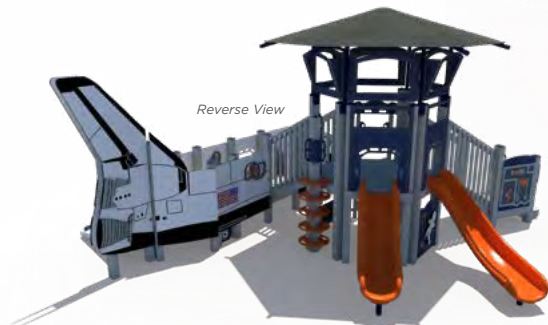

R3EX-30131

Age Group: 2-12 Years
Capacity: 80
Structure Size: 29' x 28'
Use Zone: 41' x 40'
Fall Height: 5'
Est. Timber Count: 34
ADA: Yes