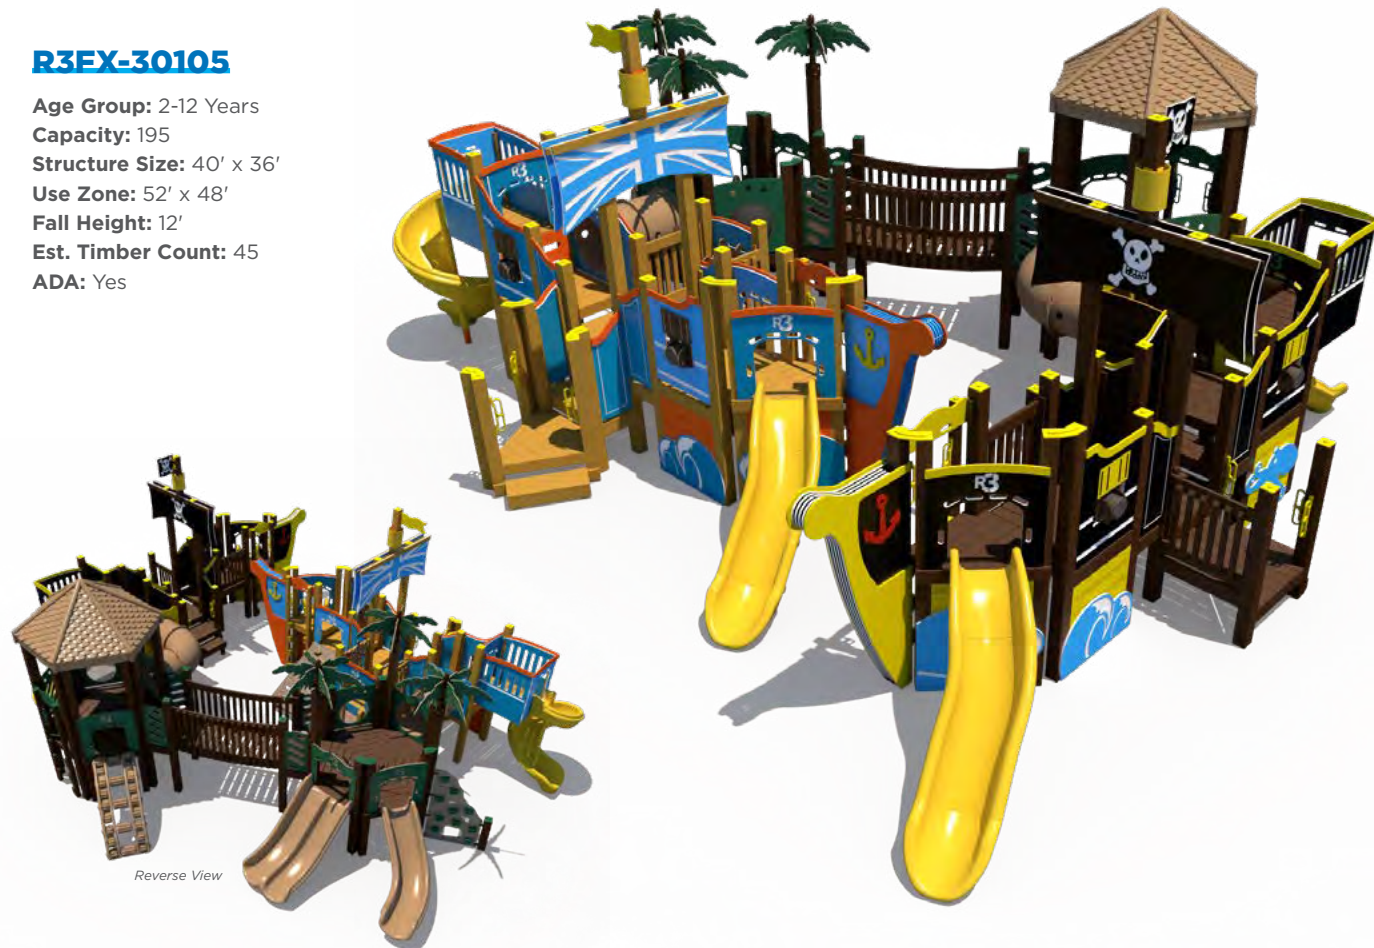

Ship Themed Play Structures

welcome aboard

All aboard! From pirate ships to shrimp boats, our collection of ship themed play structures proves there's no limit when creating a one-of-a-kind playground.

Theme Options

What's timber count? The amount of 4' playground timbers (or borders) needed to surround the playground should a type of loose fill surfacing be used.

CONCEPTUAL IDEAS
Ship Themed

Inclusive!

SRPEX-50274

Age Group: 5-12 Years
Capacity: 286
Structure Size: 78' x 41'
Use Zone: 90' x 54'
Fall Height: 6'
Est. Timber Count: 67
ADA: Yes

SRPEX-30010

Age Group: 2-5 Years
Capacity: 24
Structure Size: 18' x 12'
Use Zone: 29' x 23'
Fall Height: 3'
Est. Timber Count: 22
ADA: Yes

R3EX-30105

Age Group: 2-12 Years
Capacity: 195
Structure Size: 40' x 36'
Use Zone: 52' x 48'
Fall Height: 12'
Est. Timber Count: 45
ADA: Yes

Themed designs may be changed per engineering requirements.

Agricultural Themed Play Structures

plow on over

Children are going to party 'til the cows come home with our agricultural themed play structures. From an oink to a moo and a cock-a-doodle-doo, children will love exploring their imaginations while they play.