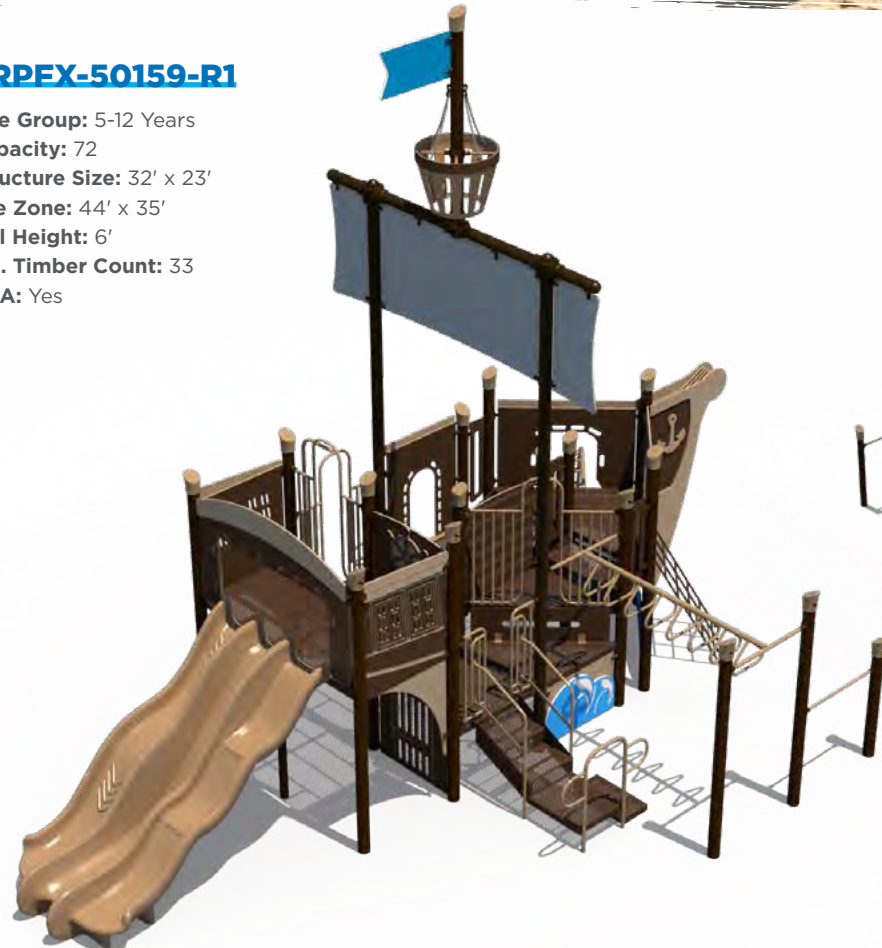

R3EX-30076-A-R3

Age Group: 2-5 Years
Capacity: 53
Structure Size: 20' x 16'
Use Zone: 32' x 28'
Fall Height: 4'
Est. Timber Count: 24
ADA: Yes

Expand Your Theme

Blue Tang Rider
 Model: TFS0040XX
 Use Zone: 17' x 17'
 Ages: 12-23 Months, 2-5

Octopus Playhouse
 Model: SQUID
 Use Zone: 24' x 21'
 Ages: 2-5, 5-12

Palm Tree Shade
 Model: EFR0131XX

Pre-Engineered Designs

R3EX-30127

Age Group: 2-12 Years
Capacity: 69
Structure Size: 28' x 22'
Use Zone: 40' x 34'
Fall Height: 5'
Est. Timber Count: 30
ADA: Yes

SRPEX-50159-R1

Age Group: 5-12 Years
Capacity: 72
Structure Size: 32' x 23'
Use Zone: 44' x 35'
Fall Height: 6'
Est. Timber Count: 33
ADA: Yes

R3EX-30091

Age Group: 2-12 Years
Capacity: 47
Structure Size: 25' x 17'
Use Zone: 37' x 27'
Fall Height: 6'
Est. Timber Count: 28
ADA: Yes