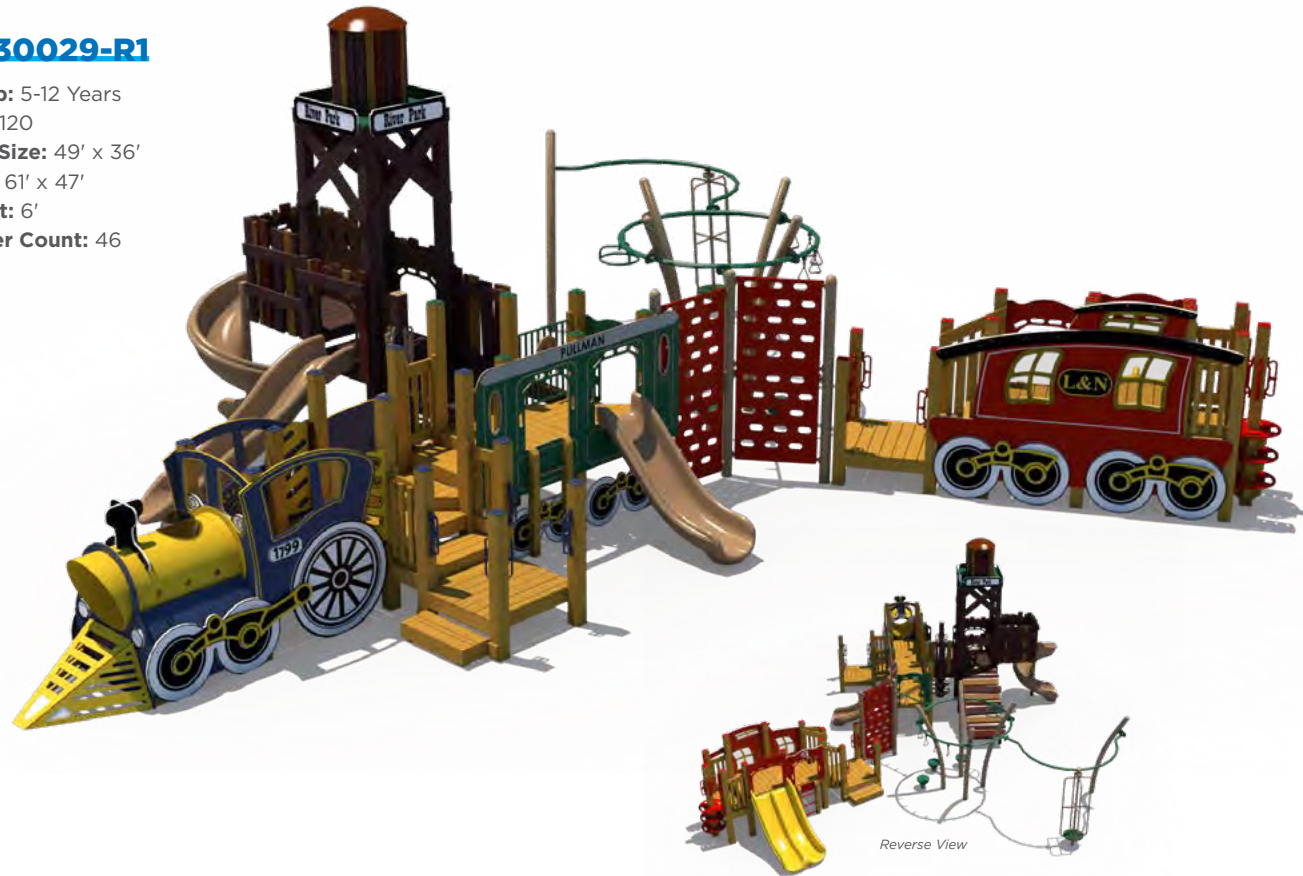

Theme Options

- ✓ Steel Playgrounds
- ✓ Recycled Playgrounds
- ✓ Ages 2-5
- ✓ Ages 2-12
- ✓ Ages 5-12
- ✓ Inclusive Play
- ✓ Pre-Engineered
- ✓ Customization
- ✓ Matching Freestanding Play Pieces

Don't see what you're looking for? No worries! We can accommodate that, too.

Pre-Engineered Designs

R3EX-30002

Age Group: 2-5 Years
 Capacity: 41
 Structure Size: 23' x 9'
 Use Zone: 35' x 21'
 Fall Height: 3'
 Est. Timber Count: 23
 ADA: Yes

Reverse View

R3EX-30093-R2

Age Group: 2-12 Years
 Capacity: 67
 Structure Size: 33' x 20'
 Use Zone: 45' x 32'
 Fall Height: 5'
 Est. Timber Count: 32
 ADA: Requires 2 additional
 ground-level play events

Reverse View

Pre-Engineered Designs

R3EX-30029-R1

Age Group: 5-12 Years
Capacity: 120
Structure Size: 49' x 36'
Use Zone: 61' x 47'
Fall Height: 6'
Est. Timber Count: 46
ADA: Yes

CONCEPTUAL IDEAS Train Themes

Inclusive!

SRPEX-50040-R1

Age Group: 5-12 Years
Capacity: 196
Structure Size: 71' x 52'
Use Zone: 84' x 58'
Fall Height: 8'
Est. Timber Count: 71
ADA: Yes

SRPEX-50195-R1

Age Group: 5-12 Years
Capacity: 127
Structure Size: 35' x 31'
Use Zone: 47' x 45'
Fall Height: 8'
Est. Timber Count: 41
ADA: Yes