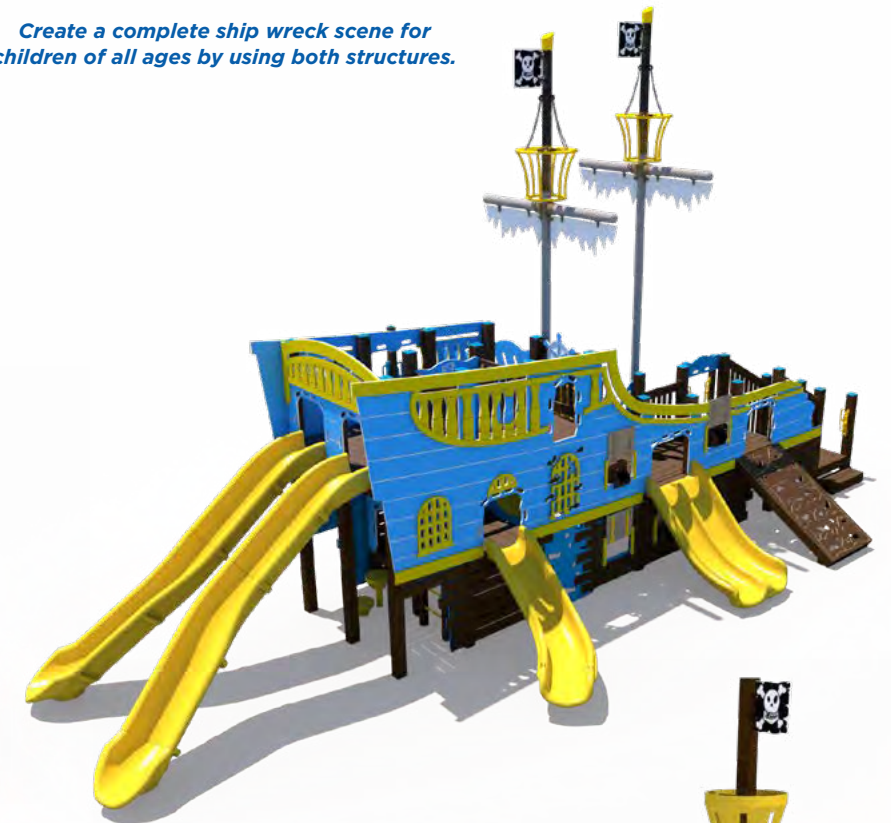

Ship Themed Play Structures

welcome aboard

All aboard! From pirate ships to shrimp boats, our collection of ship themed play structures proves there's no limit when creating a one-of-a-kind playground.

Theme Options

- ✓ Steel Playgrounds
- ✓ Recycled Playgrounds
- ✓ Ages 2-5
- ✓ Ages 2-12
- ✓ Ages 5-12
- ✓ Inclusive Play
- ✓ Pre-Engineered
- ✓ Customization
- ✓ Matching Freestanding Play Pieces

Don't see what you're looking for? No worries! We can accommodate that, too.

Pre-Engineered Designs

 Create a complete ship wreck scene for children of all ages by using both structures.

R3EX-30076-B

Age Group: 5-12 Years
Capacity: 129
Structure Size: 44' x 22'
Use Zone: 59' x 35'
Fall Height: 8'
Est. Timber Count: 43
ADA: Yes