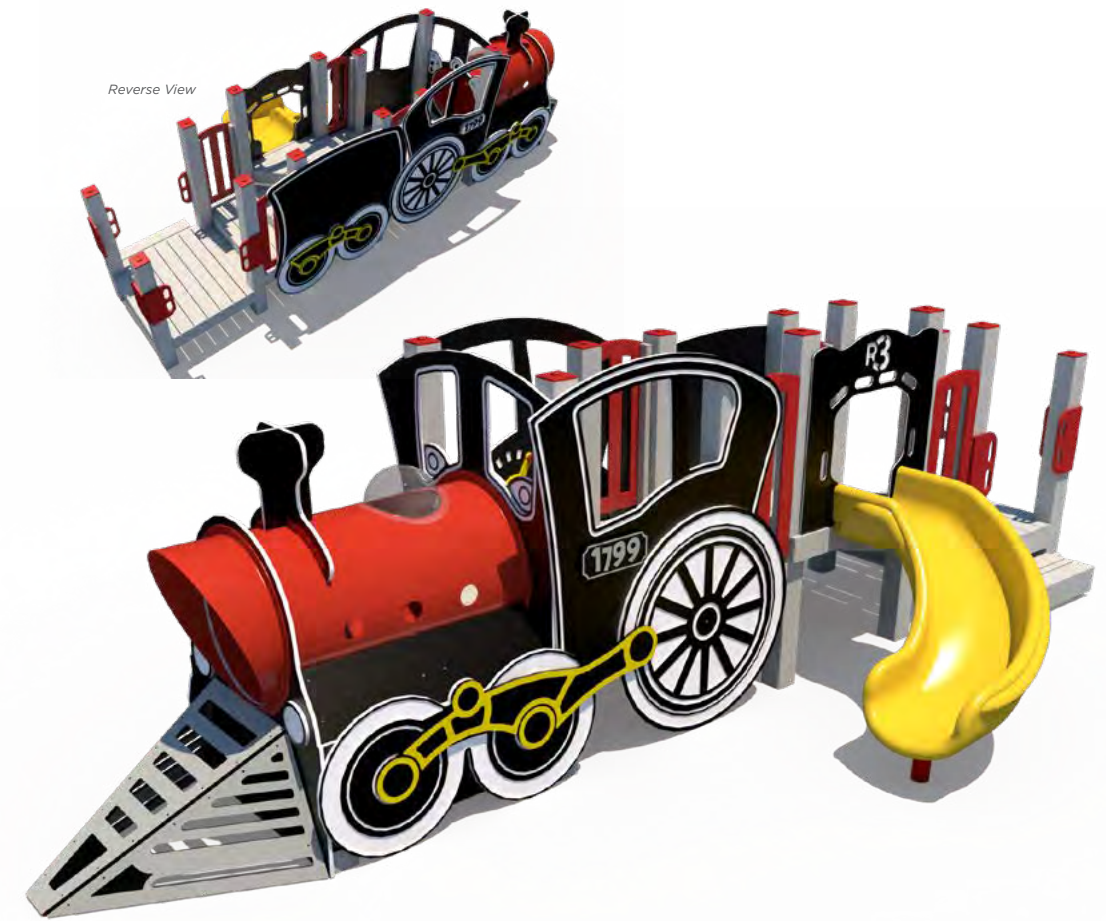

R3EX-30002

Age Group: 2-5 Years
Capacity: 41
Structure Size: 23' x 9'
Use Zone: 35' x 21'
Fall Height: 3'
Est. Timber Count: 23
ADA: Yes

Reverse View