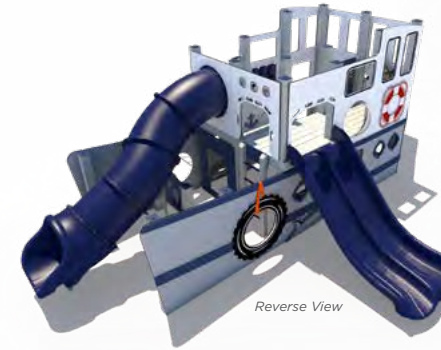

Octopus Playhouse
 Model: SQUID
 Use Zone: 24' x 21'
 Ages: 2-5, 5-12

Palm Tree Shade
 Model: EFR0131XX

Pre-Engineered Designs

R3EX-30127

Age Group: 2-12 Years
Capacity: 69
Structure Size: 28' x 22'
Use Zone: 40' x 34'
Fall Height: 5'
Est. Timber Count: 30
ADA: Yes