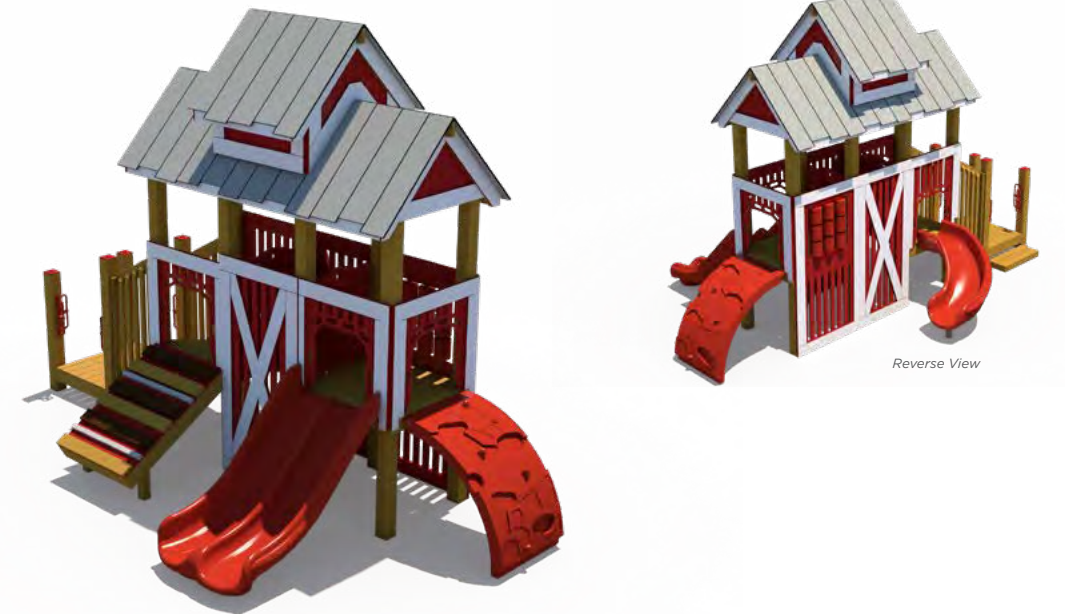

Pre-Engineered Designs

Inclusive!

R3EX-30072

Age Group: 5-12 Years
Capacity: 140
Structure Size: 64' x 44'
Use Zone: 71' x 56'
Fall Height: 7'
Est. Timber Count: 62
ADA: Yes

Reverse View

INCLUSIVE!
Wide Ramp

R3EX-30038-R1

Age Group: 2-5 Years
Capacity: 35
Structure Size: 22' x 15'
Use Zone: 34' x 27'
Fall Height: 4'
Est. Timber Count: 26
ADA: Yes

YouTube
Loveland Sports Park

Reverse View

Expand Your Theme

Horse Rider