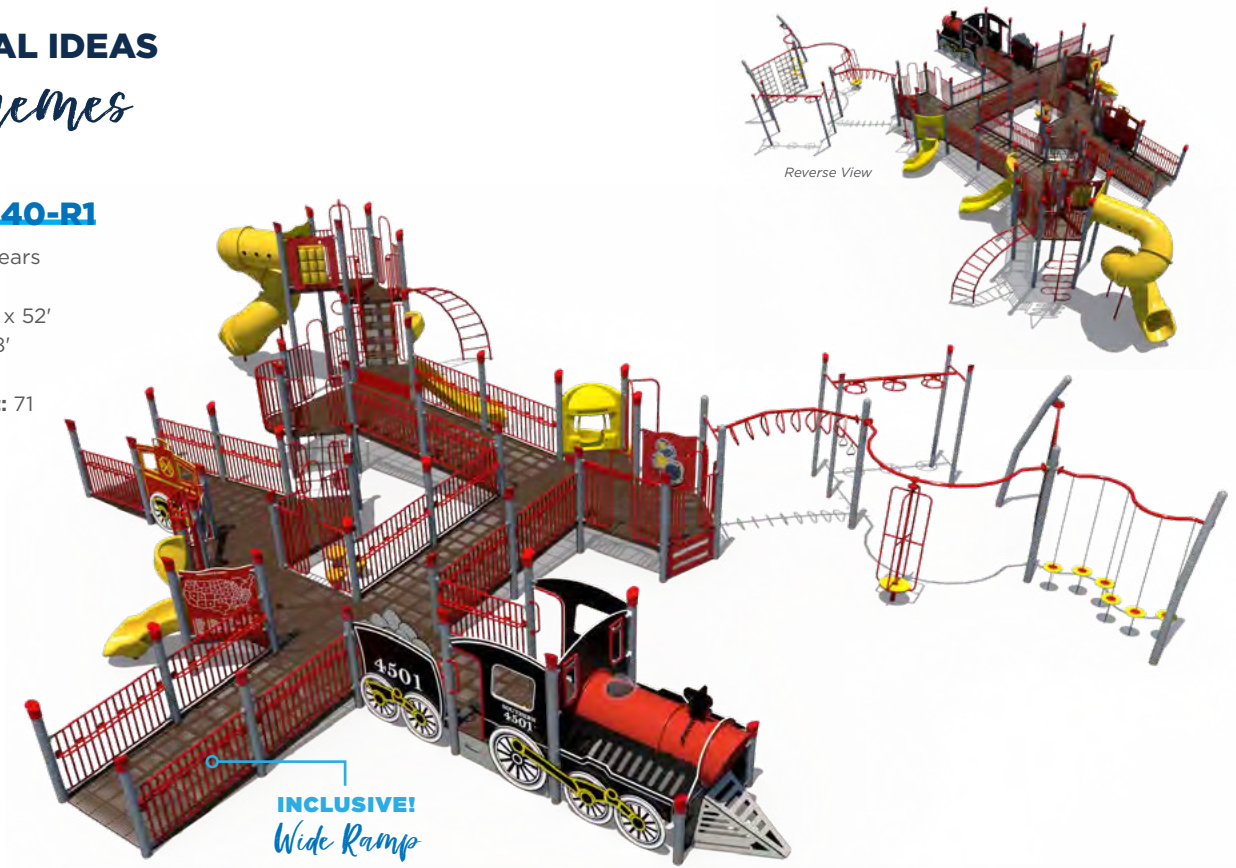

Theme Options

- ✓ Steel Playgrounds
- ✓ Recycled Playgrounds
- ✓ Ages 2-5
- ✓ Ages 2-12
- ✓ Ages 5-12
- ✓ Inclusive Play
- ✓ Pre-Engineered
- ✓ Customization
- ✓ Matching Freestanding Play Pieces

Don't see what you're looking for? No worries! We can accommodate that, too.

Pre-Engineered Designs

R3EX-30002

Age Group: 2-5 Years
 Capacity: 41
 Structure Size: 23' x 9'
 Use Zone: 35' x 21'
 Fall Height: 3'
 Est. Timber Count: 23
 ADA: Yes

Reverse View

R3EX-30093-R2

Age Group: 2-12 Years
 Capacity: 67
 Structure Size: 33' x 20'
 Use Zone: 45' x 32'
 Fall Height: 5'
 Est. Timber Count: 32
 ADA: Requires 2 additional
 ground-level play events

Reverse View

Pre-Engineered Designs

R3EX-30029-R1

Age Group: 5-12 Years
Capacity: 120
Structure Size: 49' x 36'
Use Zone: 61' x 47'
Fall Height: 6'
Est. Timber Count: 46
ADA: Yes

CONCEPTUAL IDEAS Train Themes

Inclusive!

SRPEX-50040-R1

Age Group: 5-12 Years
Capacity: 196
Structure Size: 71' x 52'
Use Zone: 84' x 58'
Fall Height: 8'
Est. Timber Count: 71
ADA: Yes

SRPEX-50195-R1

Age Group: 5-12 Years
Capacity: 127
Structure Size: 35' x 31'
Use Zone: 47' x 45'
Fall Height: 8'
Est. Timber Count: 41
ADA: Yes