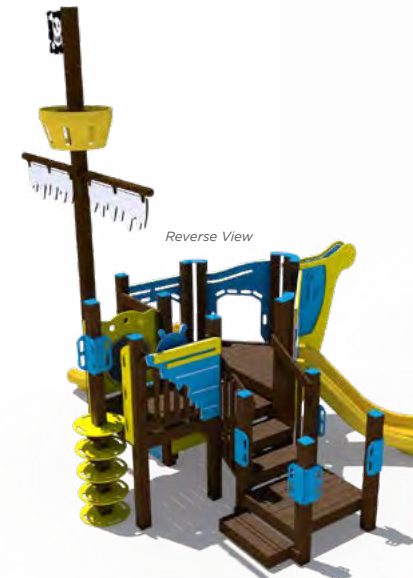

R3EX-30076-A-R3

Age Group: 2-5 Years
Capacity: 53
Structure Size: 20' x 16'
Use Zone: 32' x 28'
Fall Height: 4'
Est. Timber Count: 24
ADA: Yes