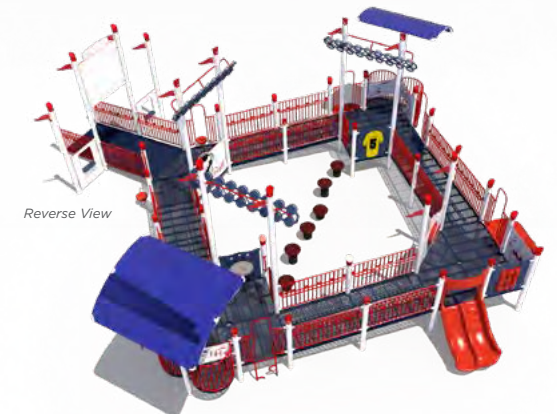

SRPEX-50293

Age Group: 2-5 Years
Capacity: 149
Structure Size: 42' x 42'
Use Zone: 54' x 54'
Fall Height: 3'
Est. Timber Count: 48
ADA: Yes