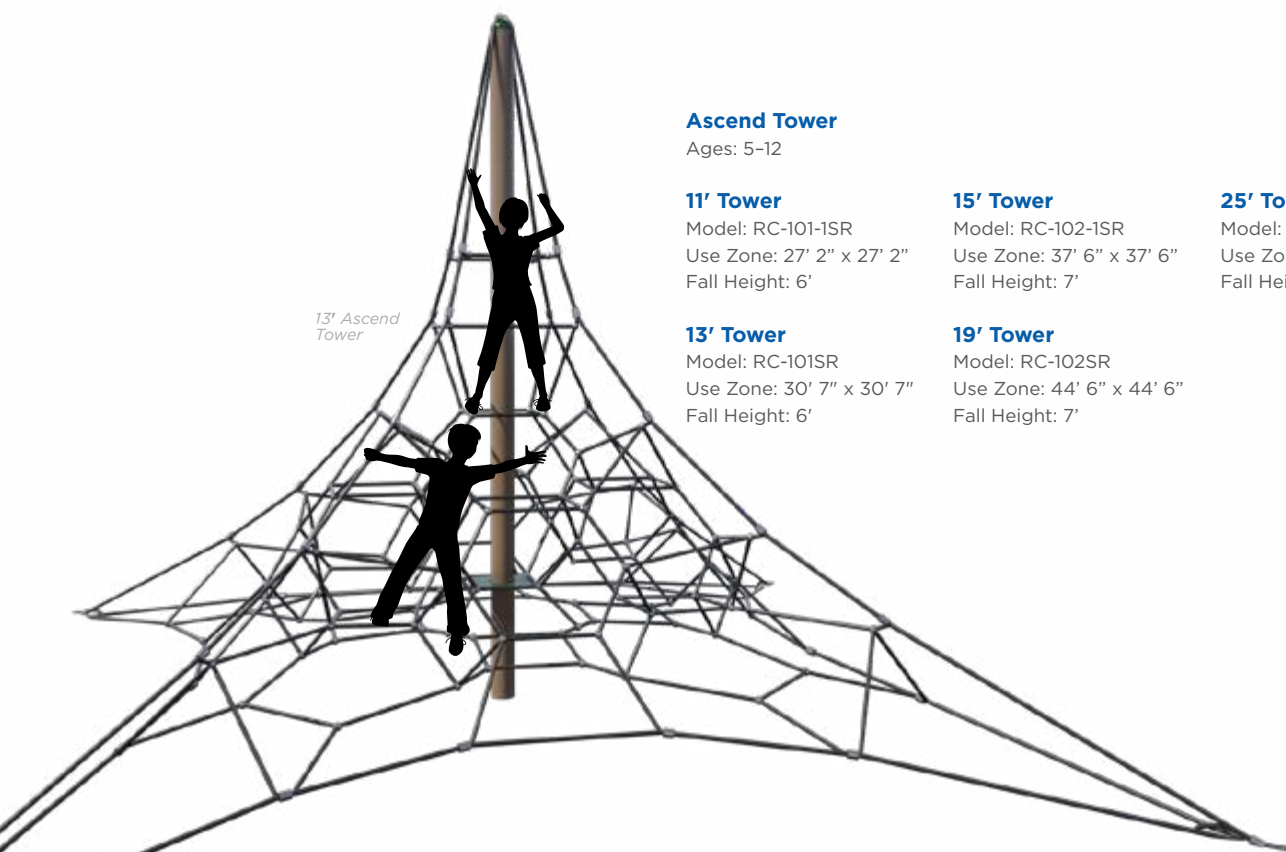

Model: RC-2100-FSR
Use Zone: 22' 10" x 22' 10"
Fall Height: 10'

13' Ascend Tower

Ascend Tower

Ages: 5-12

11' Tower

Model: RC-101-ISR
Use Zone: 27' 2" x 27' 2"
Fall Height: 6'

13' Tower

Model: RC-101SR
Use Zone: 30' 7" x 30' 7"
Fall Height: 6'

15' Tower

Model: RC-102-ISR
Use Zone: 37' 6" x 37' 6"
Fall Height: 7'

19' Tower

Model: RC-102SR
Use Zone: 44' 6" x 44' 6"
Fall Height: 7'

25' Tower

Model: RC-103SR
Use Zone: 52' 2" x 52' 2"
Fall Height: 7'

Ascend Conquer

Ages: 5-12

9' Conquer

Model: RC-SM02SR
Use Zone: 26' 5" x 26' 5"
Fall Height: 5'

10' Conquer

Model: RC-SM01SR
Use Zone: 26' 7" x 24' 7"
Fall Height: 6'

10' Conquer Max

Model: RC-SM03SR
Use Zone: 32' 10" x 32' 10"
Fall Height: 5'

10' Conquer Max

Ascend Quest Courses

Ascend Quest 5 Course

Model: RC-A005SR
Use Zone: 70' 8" x 53' 10"
Fall Height: 7'
Ages: 5-12

Ascend Quest 7 Course

Model: RC-A007SR
Use Zone: 26' 8" x 26' 8"
Fall Height: 7'
Ages: 5-12