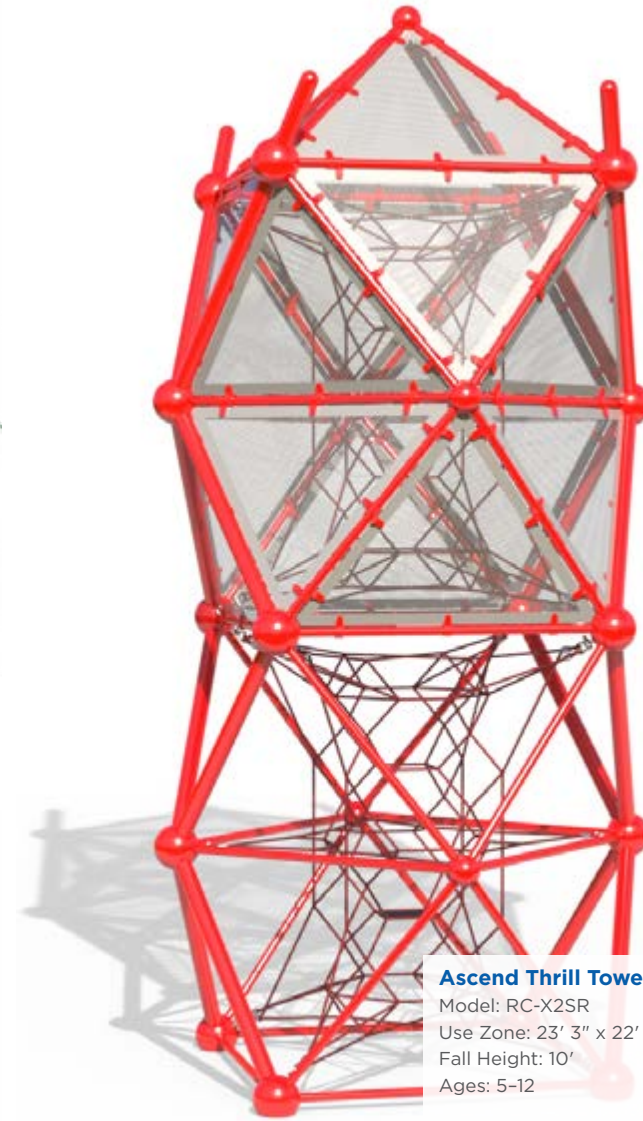

Ascend Quest 11 Course

Model: RC-A011SR
Use Zone: 70' 8" x 53' 10"
Fall Height: 7'
Ages: 5-12

Ascend Quest 14 Course

Model: RC-A014SR
Use Zone: 44' 5" x 43' 2"
Fall Height: 7'
Ages: 5-12

Ascend Quest 15 Course

Model: RC-A015SR
Use Zone: 56' 2" x 39' 4"
Fall Height: 7'
Ages: 5-12

Ascend Treeforts & Overlooks

Ascend Dual Treefort
 Model: RC-NTS2001
 Use Zone: 38' 5" x 36' 9"
 Fall Height: 7'
 Ages: 5-12

Ascend Treefort
 Model: RC-NTS1002
 Use Zone: 35' 10" x 29' 7"
 Fall Height: 7'
 Ages: 5-12

Ascend Overlook
 Ages: 5-12
With Slide
 Model: RC-SH102SR
 Fall Height: 7'
 Use Zone: 38' 7" x 27' 4"
Without Slide
 Model: RC-SH101SR
 Fall Height: 5'
 Use Zone: 22' 10" x 22' 10"

Ascend Overlook Max
 Model: RC-104SH-S1SR
 Use Zone: 54' 6" x 40' 10"
 Fall Height: 7'
 Ages: 5-12

Ascend Thrill Towers & Arches

Ascend Thrill Tower
 Model: RC-X2SR
 Use Zone: 23' 3" x 22' 11"
 Fall Height: 10'
 Ages: 5-12

Ascend Thrill X Tower
 Model: RC-1601-1SR
 Use Zone: 22' 10" x 22' 10"
 Fall Height: 6'
 Ages: 5-12