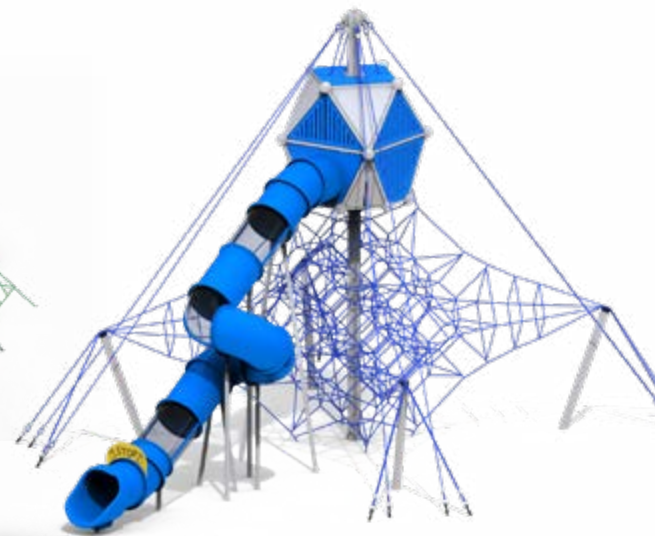

Model: RC-A015SR
Use Zone: 56' 2" x 39' 4"
Fall Height: 7'
Ages: 5-12

Ascend Treeforts & Overlooks

Ascend Dual Treefort
 Model: RC-NTS2001
 Use Zone: 38' 5" x 36' 9"
 Fall Height: 7'
 Ages: 5-12

Ascend Treefort
 Model: RC-NTS1002
 Use Zone: 35' 10" x 29' 7"
 Fall Height: 7'
 Ages: 5-12

Ascend Overlook
 Ages: 5-12
With Slide
 Model: RC-SH102SR
 Fall Height: 7'
 Use Zone: 38' 7" x 27' 4"
Without Slide
 Model: RC-SH101SR
 Fall Height: 5'
 Use Zone: 22' 10" x 22' 10"

Ascend Overlook Max
 Model: RC-104SH-S1SR
 Use Zone: 54' 6" x 40' 10"
 Fall Height: 7'
 Ages: 5-12