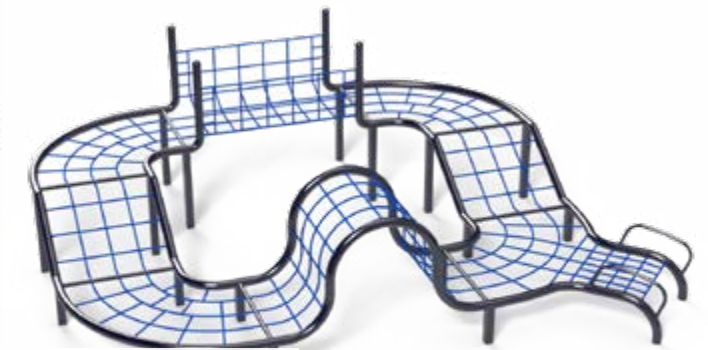

Ascend Triple Rope Bridge
Model: RC-7003HSR
Use Zone: 42' x 15' 5"
Fall Height: 6'
Ages: 5-12

Ascend Peaks & Tracks

15' Ascend Peak Max
Model: RC-804SR
Use Zone: 31' x 31'
Fall Height: 7'
Ages: 5-12

14' Ascend Peak
Ages: 5-12
13' Peak
Model: RC-802-1SR
Use Zone: 24' 2" x 24' 2"
Fall Height: 7'
14' Peak
Model: RC-802SR
Use Zone: 25' 9" x 25' 9"
Fall Height: 8'

18' Ascend Peak Max
Model: RC-805SR
Use Zone: 29' 2" x 29' 2"
Fall Height: 6'
Ages: 5-12

Ascend Tall Wave Track
Model: RC-R001SR
Use Zone: 53' 1" x 40' 10"
Fall Height: 7'
Ages: 5-12

Ascend Low Wave Track
Model: RC-M006SR
Use Zone: 41' 7" x 34' 10"
Fall Height: 5'
Ages: 5-12

Ascend Tall Loop Track
Model: RC-R003SR
Use Zone: 40' 10" x 40' 10"
Fall Height: 8'
Ages: 5-12

Ascend Low Loop Track
Model: RC-M001SR
Use Zone: 31' 3" x 28' 1"
Fall Height: 5'
Ages: 5-12

Color Options

Ascend Rope Colors