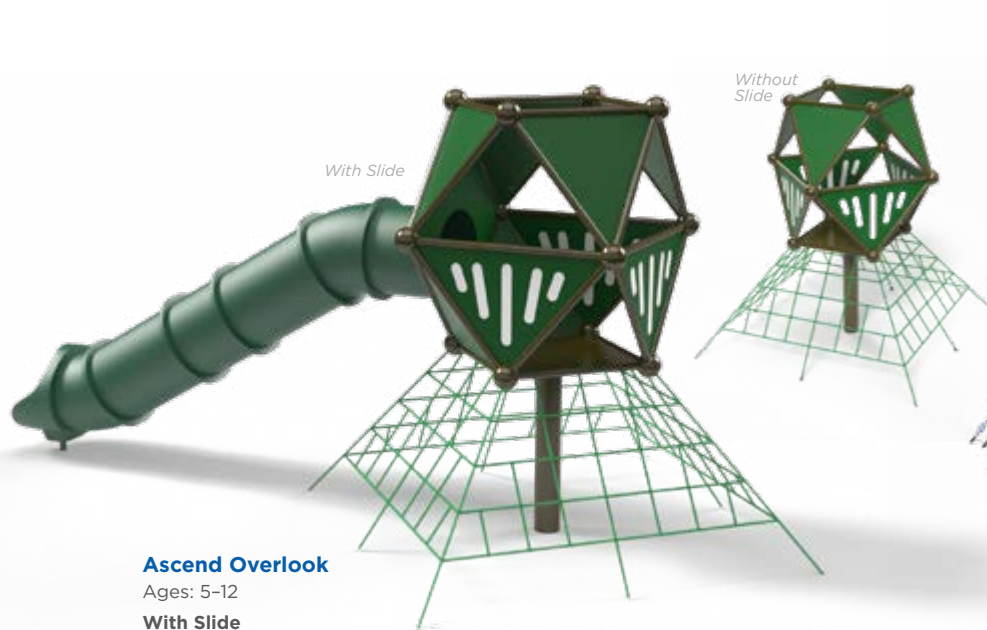

Model: RC-A015SR
Use Zone: 56' 2" x 39' 4"
Fall Height: 7'
Ages: 5-12

Ascend Treeforts & Overlooks

Ascend Dual Treefort
 Model: RC-NTS2001
 Use Zone: 38' 5" x 36' 9"
 Fall Height: 7'
 Ages: 5-12

Ascend Treefort
 Model: RC-NTS1002
 Use Zone: 35' 10" x 29' 7"
 Fall Height: 7'
 Ages: 5-12

Ascend Overlook
 Ages: 5-12
With Slide
 Model: RC-SH102SR
 Fall Height: 7'
 Use Zone: 38' 7" x 27' 4"
Without Slide
 Model: RC-SH101SR
 Fall Height: 5'
 Use Zone: 22' 10" x 22' 10"

Ascend Overlook Max
 Model: RC-104SH-S1SR
 Use Zone: 54' 6" x 40' 10"
 Fall Height: 7'
 Ages: 5-12