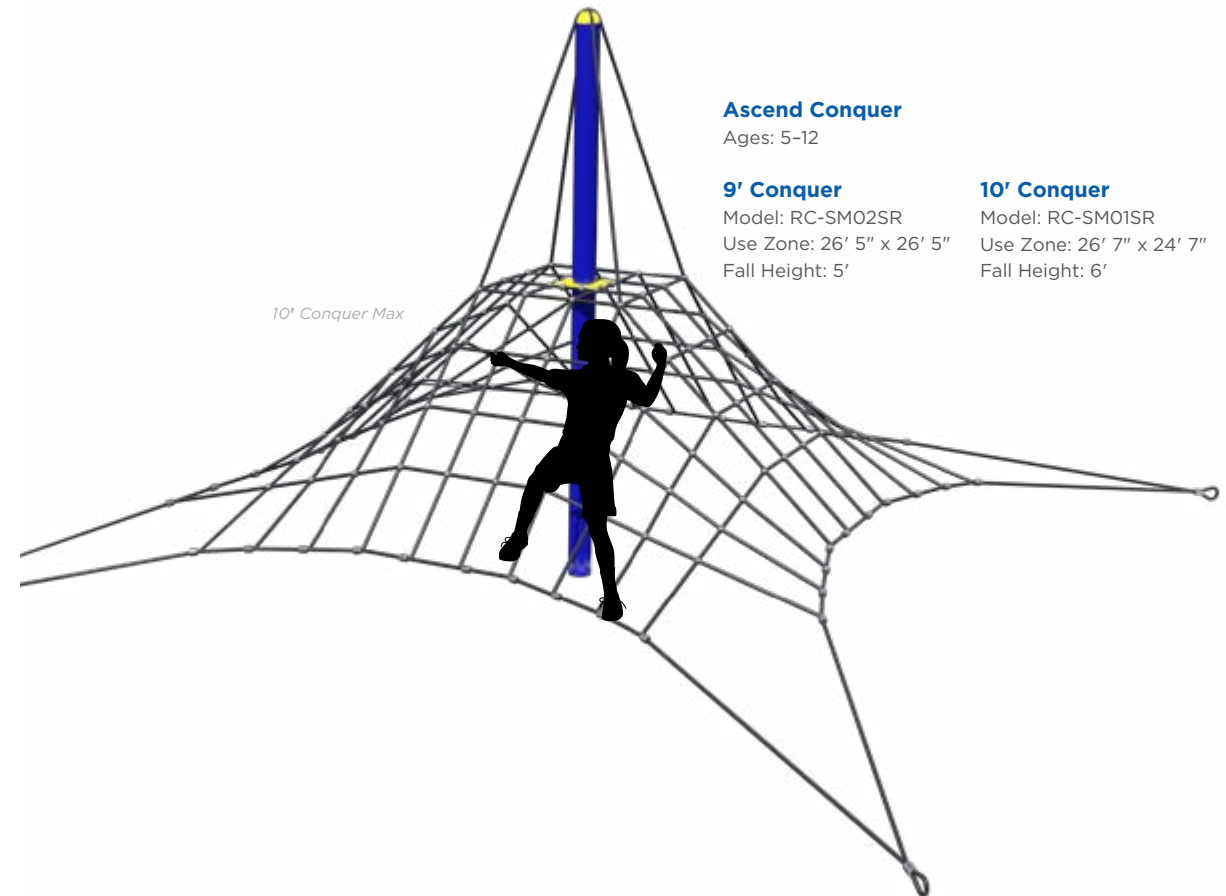

15' Tower

Model: RC-102-ISR
Use Zone: 37' 6" x 37' 6"
Fall Height: 7'

19' Tower

Model: RC-102SR
Use Zone: 44' 6" x 44' 6"
Fall Height: 7'

25' Tower

Model: RC-103SR
Use Zone: 52' 2" x 52' 2"
Fall Height: 7'

Ascend Conquer

Ages: 5-12

9' Conquer

Model: RC-SM02SR
Use Zone: 26' 5" x 26' 5"
Fall Height: 5'

10' Conquer

Model: RC-SM01SR
Use Zone: 26' 7" x 24' 7"
Fall Height: 6'

10' Conquer Max

Model: RC-SM03SR
Use Zone: 32' 10" x 32' 10"
Fall Height: 5'

10' Conquer Max

Ascend Quest Courses

Ascend Quest 5 Course

Model: RC-A005SR
Use Zone: 70' 8" x 53' 10"
Fall Height: 7'
Ages: 5-12

Ascend Quest 7 Course

Model: RC-A007SR
Use Zone: 26' 8" x 26' 8"
Fall Height: 7'
Ages: 5-12

Ascend Quest 8 Course

Model: RC-A008SR
Use Zone: 34' 7" x 32' 5"
Fall Height: 7'
Ages: 5-12

Ascend Quest 9 Course

Model: RC-A009SR
Use Zone: 44' 5" x 42' 3"
Fall Height: 7'
Ages: 5-12

Ascend Quest Courses