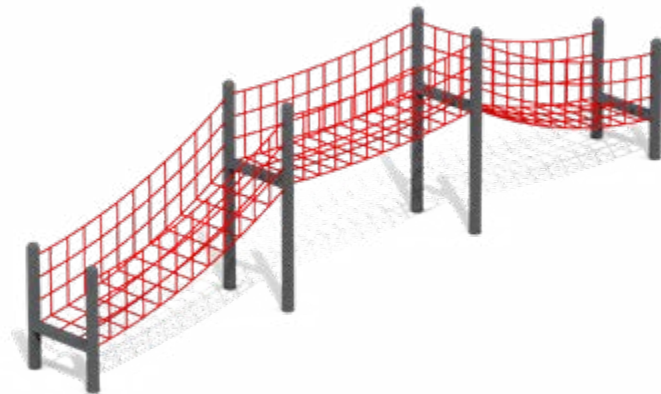

Ascend Ropes

Ascend Triple Rope
Model: RC-RW1003SR
Use Zone: 27' 9" x 25' 10"
Fall Height: 2'
Ages: 5-12

Ascend Single Rope
Model: RC-RW1001SR
Use Zone: 26' 8" x 13' 6"
Fall Height: 2'
Ages: 5-12

Ascend Quad Rope
Model: RC-RW1002SR
Use Zone: 34' 5" x 20' 6"
Fall Height: 2'
Ages: 5-12

Ascend Hammock
Model: RC-U001-1SR
Use Zone: 25' 7" x 15' 6"
Fall Height: 3'
Ages: 5-12

Ascend Rope Bridge
Model: RC-7001HSR
Use Zone: 22' 4" x 15' 5"
Fall Height: 3'
Ages: 5-12

Ascend Dual Rope Bridge
Model: RC-7002HSR
Use Zone: 32' 2" x 15' 5"
Fall Height: 6'
Ages: 5-12

Ascend Triple Rope Bridge
Model: RC-7003HSR
Use Zone: 42' x 15' 5"
Fall Height: 6'
Ages: 5-12

Ascend Peaks & Tracks

15' Ascend Peak Max
Model: RC-804SR
Use Zone: 31' x 31'
Fall Height: 7'
Ages: 5-12

14' Ascend Peak
Ages: 5-12
13' Peak
Model: RC-802-1SR
Use Zone: 24' 2" x 24' 2"
Fall Height: 7'
14' Peak
Model: RC-802SR
Use Zone: 25' 9" x 25' 9"
Fall Height: 8'