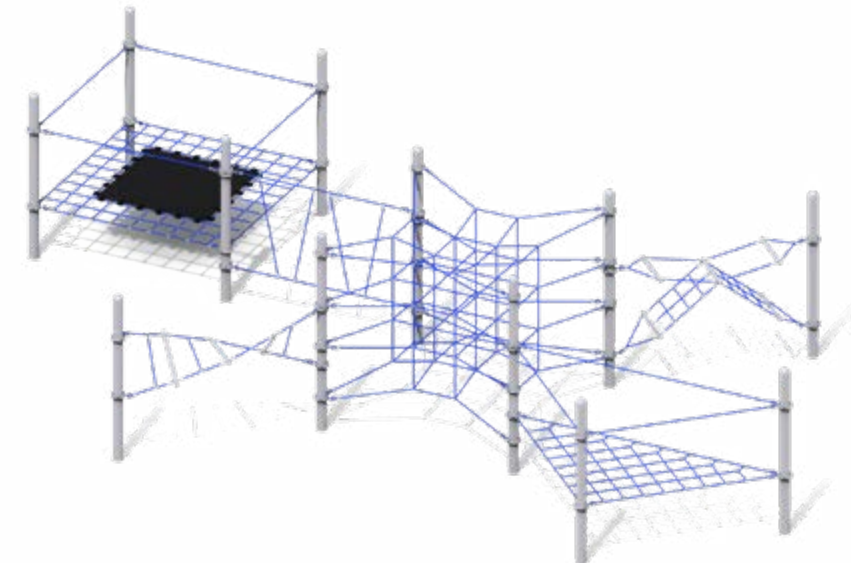

Ascend Quest 11 Course

Model: RC-A011SR
Use Zone: 70' 8" x 53' 10"
Fall Height: 7'
Ages: 5-12

Ascend Quest 14 Course

Model: RC-A014SR
Use Zone: 44' 5" x 43' 2"
Fall Height: 7'
Ages: 5-12

Ascend Quest 15 Course

Model: RC-A015SR
Use Zone: 56' 2" x 39' 4"
Fall Height: 7'
Ages: 5-12

Ascend Treeforts & Overlooks

Ascend Dual Treefort
 Model: RC-NTS2001
 Use Zone: 38' 5" x 36' 9"
 Fall Height: 7'
 Ages: 5-12

Ascend Treefort
 Model: RC-NTS1002
 Use Zone: 35' 10" x 29' 7"
 Fall Height: 7'
 Ages: 5-12

Ascend Overlook
 Ages: 5-12
With Slide
 Model: RC-SH102SR
 Fall Height: 7'
 Use Zone: 38' 7" x 27' 4"
Without Slide
 Model: RC-SH101SR
 Fall Height: 5'
 Use Zone: 22' 10" x 22' 10"

Ascend Overlook Max
 Model: RC-104SH-S1SR
 Use Zone: 54' 6" x 40' 10"
 Fall Height: 7'
 Ages: 5-12