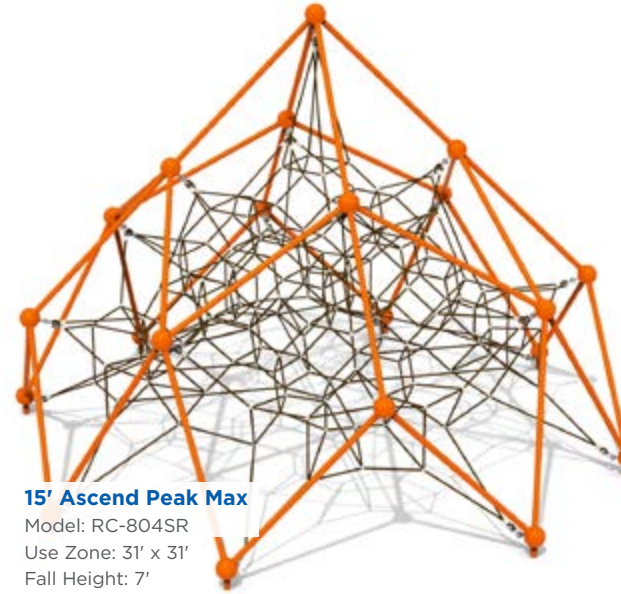

Ascend Hammock
Model: RC-U001-1SR
Use Zone: 25' 7" x 15' 6"
Fall Height: 3'
Ages: 5-12

Ascend Rope Bridge
Model: RC-7001HSR
Use Zone: 22' 4" x 15' 5"
Fall Height: 3'
Ages: 5-12

Ascend Dual Rope Bridge
Model: RC-7002HSR
Use Zone: 32' 2" x 15' 5"
Fall Height: 6'
Ages: 5-12

Ascend Triple Rope Bridge
Model: RC-7003HSR
Use Zone: 42' x 15' 5"
Fall Height: 6'
Ages: 5-12

Ascend Peaks & Tracks

15' Ascend Peak Max
Model: RC-804SR
Use Zone: 31' x 31'
Fall Height: 7'
Ages: 5-12

14' Ascend Peak
Ages: 5-12
13' Peak
Model: RC-802-1SR
Use Zone: 24' 2" x 24' 2"
Fall Height: 7'
14' Peak
Model: RC-802SR
Use Zone: 25' 9" x 25' 9"
Fall Height: 8'