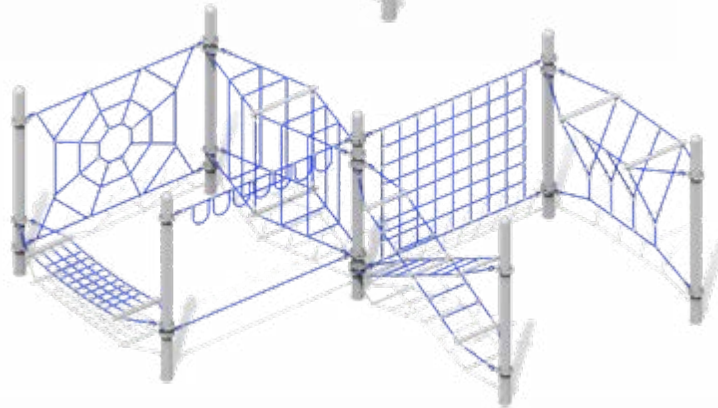

15' Tower

Model: RC-102-ISR
Use Zone: 37' 6" x 37' 6"
Fall Height: 7'

19' Tower

Model: RC-102SR
Use Zone: 44' 6" x 44' 6"
Fall Height: 7'

25' Tower

Model: RC-103SR
Use Zone: 52' 2" x 52' 2"
Fall Height: 7'

10' Conquer Max

Ascend Quest Courses

Ascend Quest 5 Course

Model: RC-A005SR
Use Zone: 70' 8" x 53' 10"
Fall Height: 7'
Ages: 5-12

Ascend Quest 7 Course

Model: RC-A007SR
Use Zone: 26' 8" x 26' 8"
Fall Height: 7'
Ages: 5-12

Ascend Quest 8 Course

Model: RC-A008SR
Use Zone: 34' 7" x 32' 5"
Fall Height: 7'
Ages: 5-12

Ascend Quest 9 Course

Model: RC-A009SR
Use Zone: 44' 5" x 42' 3"
Fall Height: 7'
Ages: 5-12

Ascend Quest Courses