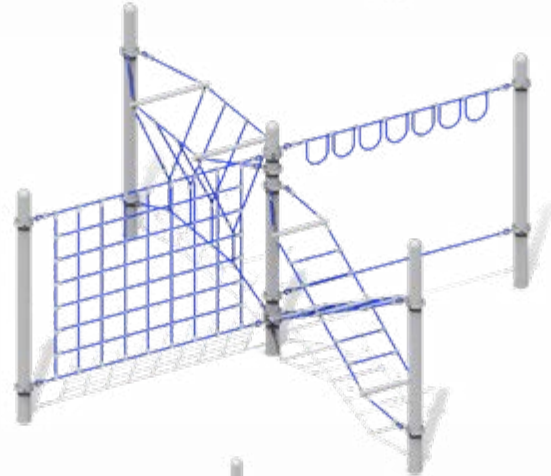

10' Conquer Max

Ascend Quest Courses

Ascend Quest 5 Course

Model: RC-A005SR
Use Zone: 70' 8" x 53' 10"
Fall Height: 7'
Ages: 5-12

Ascend Quest 7 Course

Model: RC-A007SR
Use Zone: 26' 8" x 26' 8"
Fall Height: 7'
Ages: 5-12