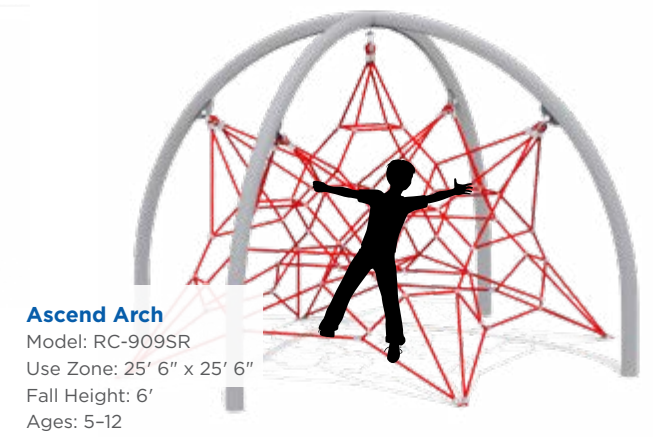

Ascend Overlook
 Ages: 5-12
With Slide
 Model: RC-SH102SR
 Fall Height: 7'
 Use Zone: 38' 7" x 27' 4"
Without Slide
 Model: RC-SH101SR
 Fall Height: 5'
 Use Zone: 22' 10" x 22' 10"

Ascend Overlook Max
 Model: RC-104SH-S1SR
 Use Zone: 54' 6" x 40' 10"
 Fall Height: 7'
 Ages: 5-12

Ascend Thrill Towers & Arches

Ascend Thrill Tower
 Model: RC-X2SR
 Use Zone: 23' 3" x 22' 11"
 Fall Height: 10'
 Ages: 5-12

Ascend Thrill X Tower
 Model: RC-1601-1SR
 Use Zone: 22' 10" x 22' 10"
 Fall Height: 6'
 Ages: 5-12

Ascend Thrill Tower with Slide
 Model: RC-1601-2SR
 Use Zone: 45' 11" x 22' 10"
 Fall Height: 7'
 Ages: 5-12

Ascend Atom
 Model: RC-903SR
 Use Zone: 26' 4" x 24' 9"
 Fall Height: 7'
 Ages: 5-12

Ascend Arch
 Model: RC-909SR
 Use Zone: 25' 6" x 25' 6"
 Fall Height: 6'
 Ages: 5-12