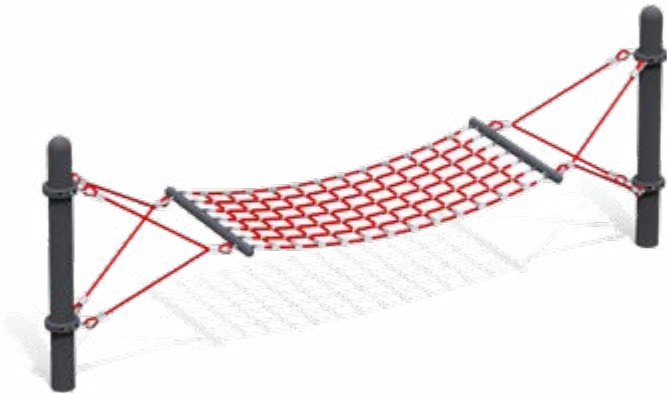

Ascend Ropes

Ascend Triple Rope
Model: RC-RW1003SR
Use Zone: 27' 9" x 25' 10"
Fall Height: 2'
Ages: 5-12

Ascend Single Rope
Model: RC-RW1001SR
Use Zone: 26' 8" x 13' 6"
Fall Height: 2'
Ages: 5-12

Ascend Quad Rope
Model: RC-RW1002SR
Use Zone: 34' 5" x 20' 6"
Fall Height: 2'
Ages: 5-12

Ascend Hammock
Model: RC-U001-1SR
Use Zone: 25' 7" x 15' 6"
Fall Height: 3'
Ages: 5-12

Ascend Rope Bridge
Model: RC-7001HSR
Use Zone: 22' 4" x 15' 5"
Fall Height: 3'
Ages: 5-12

Ascend Dual Rope Bridge
Model: RC-7002HSR
Use Zone: 32' 2" x 15' 5"
Fall Height: 6'
Ages: 5-12

Ascend Triple Rope Bridge
Model: RC-7003HSR
Use Zone: 42' x 15' 5"
Fall Height: 6'
Ages: 5-12

Ascend Peaks & Tracks

15' Ascend Peak Max
Model: RC-804SR
Use Zone: 31' x 31'
Fall Height: 7'
Ages: 5-12

14' Ascend Peak
Ages: 5-12
13' Peak
Model: RC-802-1SR
Use Zone: 24' 2" x 24' 2"
Fall Height: 7'
14' Peak
Model: RC-802SR
Use Zone: 25' 9" x 25' 9"
Fall Height: 8'