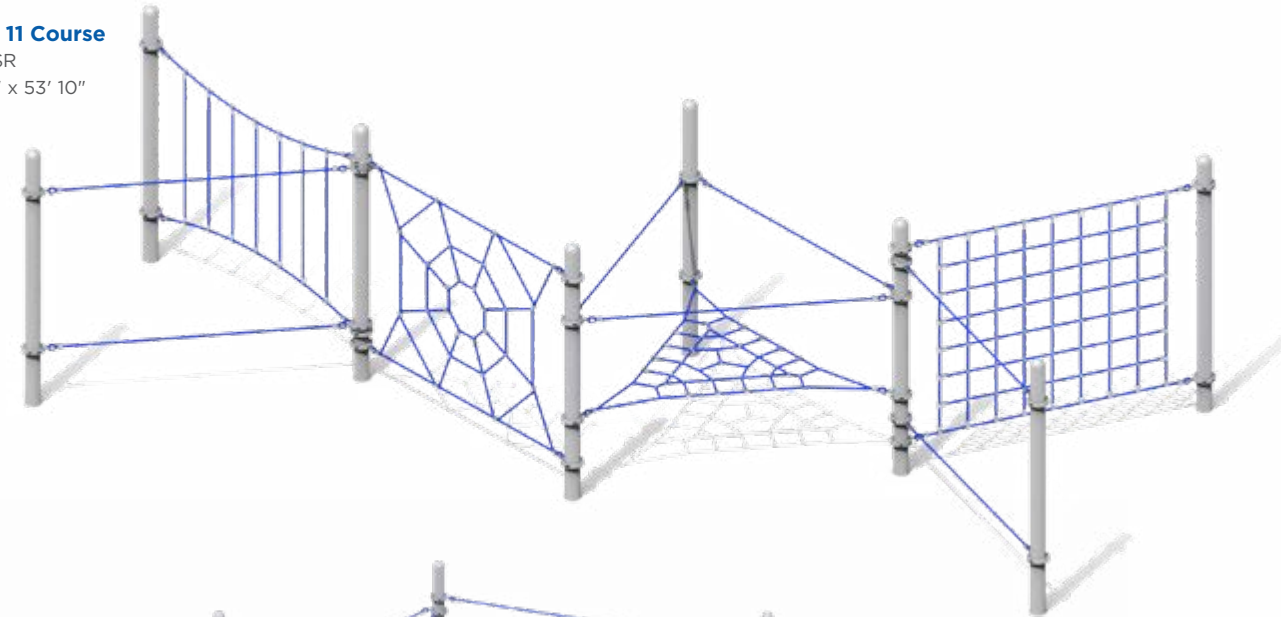

Ascend Quest 8 Course

Model: RC-A008SR
Use Zone: 34' 7" x 32' 5"
Fall Height: 7'
Ages: 5-12

Ascend Quest 9 Course

Model: RC-A009SR
Use Zone: 44' 5" x 42' 3"
Fall Height: 7'
Ages: 5-12

Ascend Quest Courses

Ascend Quest 11 Course

Model: RC-A011SR
Use Zone: 70' 8" x 53' 10"
Fall Height: 7'
Ages: 5-12

Ascend Quest 14 Course

Model: RC-A014SR
Use Zone: 44' 5" x 43' 2"
Fall Height: 7'
Ages: 5-12

Ascend Quest 15 Course

Model: RC-A015SR
Use Zone: 56' 2" x 39' 4"
Fall Height: 7'
Ages: 5-12

Ascend Treeforts & Overlooks

Ascend Dual Treefort
 Model: RC-NTS2001
 Use Zone: 38' 5" x 36' 9"
 Fall Height: 7'
 Ages: 5-12

Ascend Treefort
 Model: RC-NTS1002
 Use Zone: 35' 10" x 29' 7"
 Fall Height: 7'
 Ages: 5-12