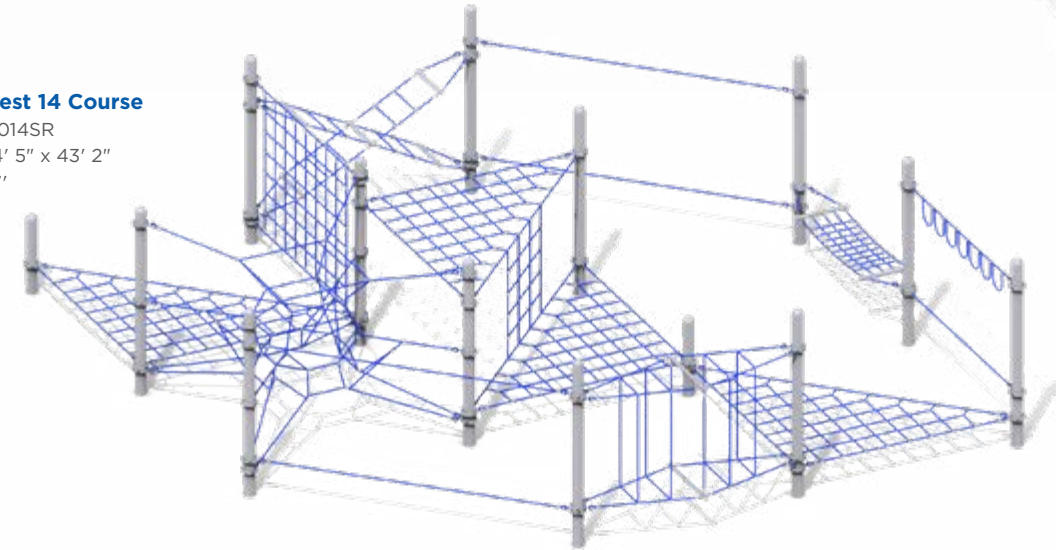

10' Conquer Max

Ascend Quest Courses

Ascend Quest 5 Course

Model: RC-A005SR
Use Zone: 70' 8" x 53' 10"
Fall Height: 7'
Ages: 5-12

Ascend Quest 7 Course

Model: RC-A007SR
Use Zone: 26' 8" x 26' 8"
Fall Height: 7'
Ages: 5-12

Ascend Quest 8 Course

Model: RC-A008SR
Use Zone: 34' 7" x 32' 5"
Fall Height: 7'
Ages: 5-12

Ascend Quest 9 Course

Model: RC-A009SR
Use Zone: 44' 5" x 42' 3"
Fall Height: 7'
Ages: 5-12

Ascend Quest Courses

Ascend Quest 11 Course

Model: RC-A011SR
Use Zone: 70' 8" x 53' 10"
Fall Height: 7'
Ages: 5-12

Ascend Quest 14 Course

Model: RC-A014SR
Use Zone: 44' 5" x 43' 2"
Fall Height: 7'
Ages: 5-12

Ascend Quest 15 Course

Model: RC-A015SR
Use Zone: 56' 2" x 39' 4"
Fall Height: 7'
Ages: 5-12

Ascend Treeforts & Overlooks

Ascend Dual Treefort
 Model: RC-NTS2001
 Use Zone: 38' 5" x 36' 9"
 Fall Height: 7'
 Ages: 5-12

Ascend Treefort
 Model: RC-NTS1002
 Use Zone: 35' 10" x 29' 7"
 Fall Height: 7'
 Ages: 5-12