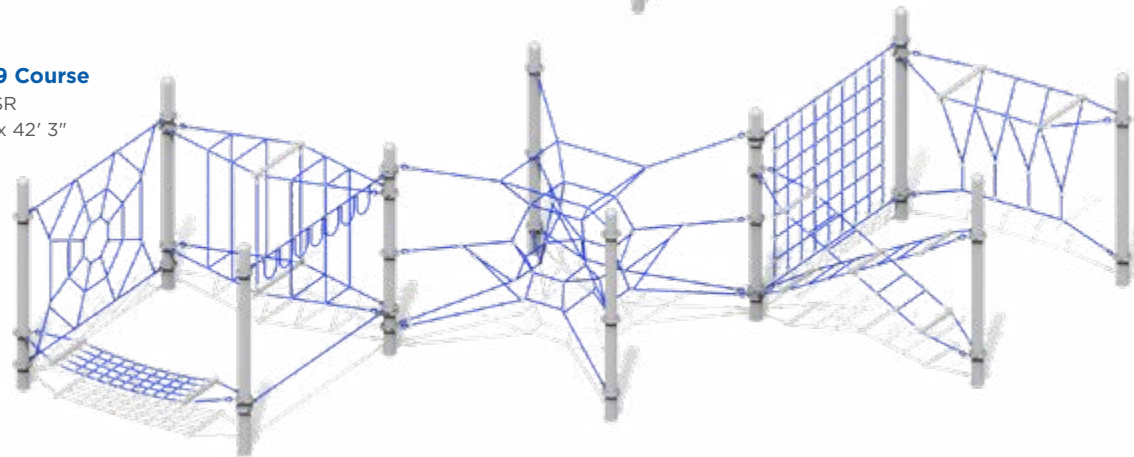

10' Conquer Max

Ascend Quest Courses

Ascend Quest 5 Course

Model: RC-A005SR
Use Zone: 70' 8" x 53' 10"
Fall Height: 7'
Ages: 5-12

Ascend Quest 7 Course

Model: RC-A007SR
Use Zone: 26' 8" x 26' 8"
Fall Height: 7'
Ages: 5-12

Ascend Quest 8 Course

Model: RC-A008SR
Use Zone: 34' 7" x 32' 5"
Fall Height: 7'
Ages: 5-12

Ascend Quest 9 Course

Model: RC-A009SR
Use Zone: 44' 5" x 42' 3"
Fall Height: 7'
Ages: 5-12

Ascend Quest Courses