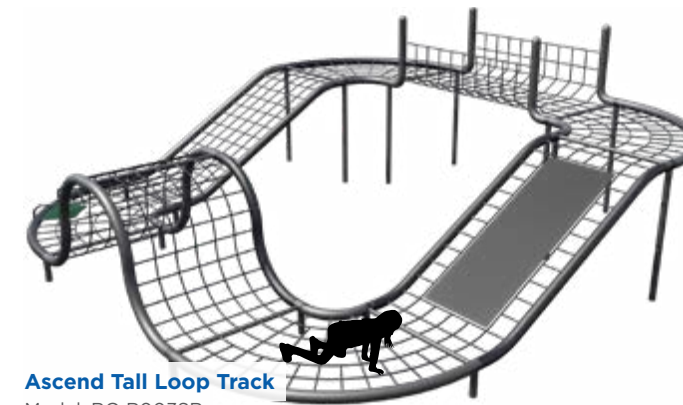

Ascend Hammock
Model: RC-U001-1SR
Use Zone: 25' 7" x 15' 6"
Fall Height: 3'
Ages: 5-12

Ascend Rope Bridge
Model: RC-7001HSR
Use Zone: 22' 4" x 15' 5"
Fall Height: 3'
Ages: 5-12

Ascend Dual Rope Bridge
Model: RC-7002HSR
Use Zone: 32' 2" x 15' 5"
Fall Height: 6'
Ages: 5-12

Ascend Triple Rope Bridge
Model: RC-7003HSR
Use Zone: 42' x 15' 5"
Fall Height: 6'
Ages: 5-12

Ascend Peaks & Tracks

15' Ascend Peak Max
Model: RC-804SR
Use Zone: 31' x 31'
Fall Height: 7'
Ages: 5-12

14' Ascend Peak
Ages: 5-12
13' Peak
Model: RC-802-1SR
Use Zone: 24' 2" x 24' 2"
Fall Height: 7'
14' Peak
Model: RC-802SR
Use Zone: 25' 9" x 25' 9"
Fall Height: 8'

18' Ascend Peak Max
Model: RC-805SR
Use Zone: 29' 2" x 29' 2"
Fall Height: 6'
Ages: 5-12

Ascend Tall Wave Track
Model: RC-R001SR
Use Zone: 53' 1" x 40' 10"
Fall Height: 7'
Ages: 5-12

Ascend Low Wave Track
Model: RC-M006SR
Use Zone: 41' 7" x 34' 10"
Fall Height: 5'
Ages: 5-12

Ascend Tall Loop Track
Model: RC-R003SR
Use Zone: 40' 10" x 40' 10"
Fall Height: 8'
Ages: 5-12

Ascend Low Loop Track
Model: RC-M001SR
Use Zone: 31' 3" x 28' 1"
Fall Height: 5'
Ages: 5-12

Color Options

Ascend Rope Colors