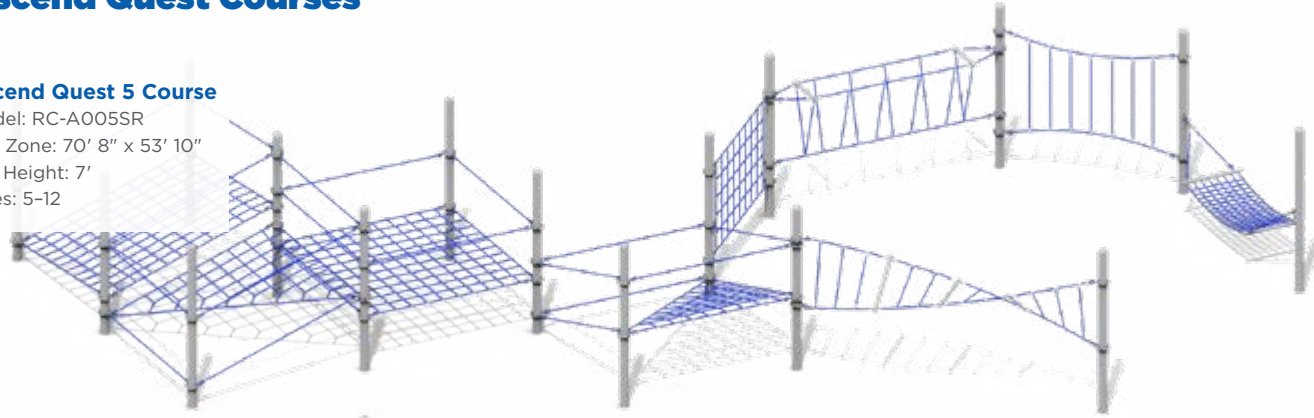

15' Tower

Model: RC-102-ISR
Use Zone: 37' 6" x 37' 6"
Fall Height: 7'

19' Tower

Model: RC-102SR
Use Zone: 44' 6" x 44' 6"
Fall Height: 7'

25' Tower

Model: RC-103SR
Use Zone: 52' 2" x 52' 2"
Fall Height: 7'

Ascend Conquer

Ages: 5-12

9' Conquer

Model: RC-SM02SR
Use Zone: 26' 5" x 26' 5"
Fall Height: 5'

10' Conquer

Model: RC-SM01SR
Use Zone: 26' 7" x 24' 7"
Fall Height: 6'

10' Conquer Max

Model: RC-SM03SR
Use Zone: 32' 10" x 32' 10"
Fall Height: 5'

10' Conquer Max

Ascend Quest Courses

Ascend Quest 5 Course

Model: RC-A005SR
Use Zone: 70' 8" x 53' 10"
Fall Height: 7'
Ages: 5-12

Ascend Quest 7 Course

Model: RC-A007SR
Use Zone: 26' 8" x 26' 8"
Fall Height: 7'
Ages: 5-12