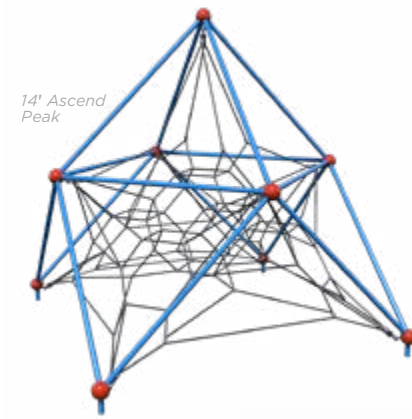

Ascend Hammock
Model: RC-U001-1SR
Use Zone: 25' 7" x 15' 6"
Fall Height: 3'
Ages: 5-12

Ascend Rope Bridge
Model: RC-7001HSR
Use Zone: 22' 4" x 15' 5"
Fall Height: 3'
Ages: 5-12

Ascend Dual Rope Bridge
Model: RC-7002HSR
Use Zone: 32' 2" x 15' 5"
Fall Height: 6'
Ages: 5-12

Ascend Triple Rope Bridge
Model: RC-7003HSR
Use Zone: 42' x 15' 5"
Fall Height: 6'
Ages: 5-12

Ascend Peaks & Tracks

15' Ascend Peak Max
Model: RC-804SR
Use Zone: 31' x 31'
Fall Height: 7'
Ages: 5-12

14' Ascend Peak
Ages: 5-12
13' Peak
Model: RC-802-1SR
Use Zone: 24' 2" x 24' 2"
Fall Height: 7'
14' Peak
Model: RC-802SR
Use Zone: 25' 9" x 25' 9"
Fall Height: 8'