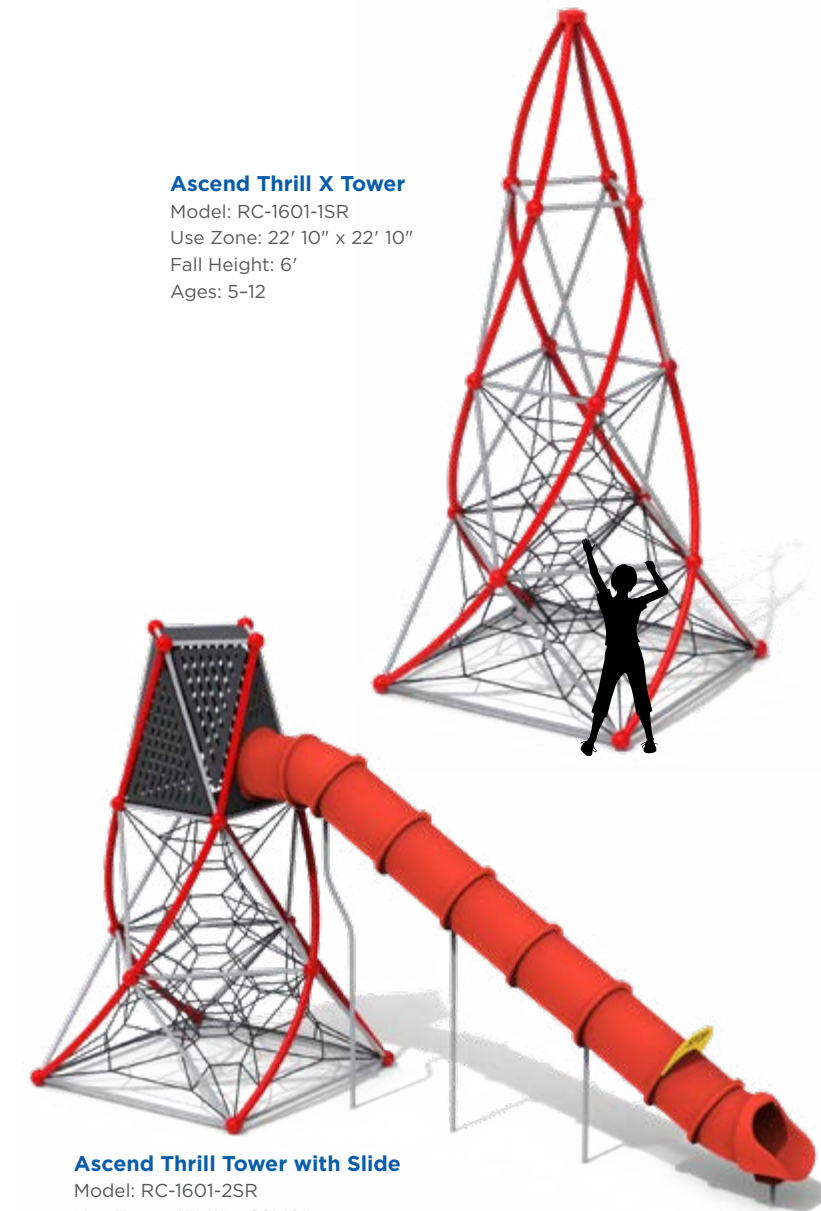

Model: RC-A015SR
Use Zone: 56' 2" x 39' 4"
Fall Height: 7'
Ages: 5-12

Ascend Treeforts & Overlooks

Ascend Dual Treefort
 Model: RC-NTS2001
 Use Zone: 38' 5" x 36' 9"
 Fall Height: 7'
 Ages: 5-12

Ascend Treefort
 Model: RC-NTS1002
 Use Zone: 35' 10" x 29' 7"
 Fall Height: 7'
 Ages: 5-12

Ascend Overlook
 Ages: 5-12
With Slide
 Model: RC-SH102SR
 Fall Height: 7'
 Use Zone: 38' 7" x 27' 4"
Without Slide
 Model: RC-SH101SR
 Fall Height: 5'
 Use Zone: 22' 10" x 22' 10"

Ascend Overlook Max
 Model: RC-104SH-S1SR
 Use Zone: 54' 6" x 40' 10"
 Fall Height: 7'
 Ages: 5-12

Ascend Thrill Towers & Arches

Ascend Thrill Tower
 Model: RC-X2SR
 Use Zone: 23' 3" x 22' 11"
 Fall Height: 10'
 Ages: 5-12

Ascend Thrill X Tower
 Model: RC-1601-1SR
 Use Zone: 22' 10" x 22' 10"
 Fall Height: 6'
 Ages: 5-12

Ascend Thrill Tower with Slide
 Model: RC-1601-2SR
 Use Zone: 45' 11" x 22' 10"
 Fall Height: 7'
 Ages: 5-12

Ascend Atom
 Model: RC-903SR
 Use Zone: 26' 4" x 24' 9"
 Fall Height: 7'
 Ages: 5-12

Ascend Arch
 Model: RC-909SR
 Use Zone: 25' 6" x 25' 6"
 Fall Height: 6'
 Ages: 5-12