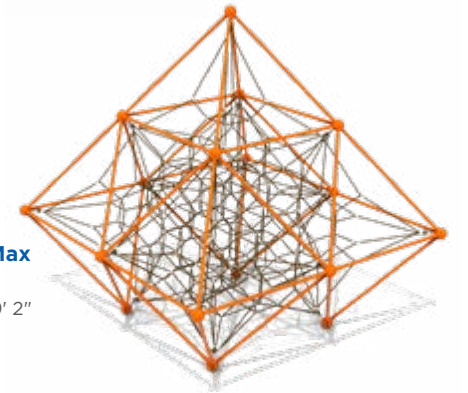

Ascend Triple Rope Bridge
Model: RC-7003HSR
Use Zone: 42' x 15' 5"
Fall Height: 6'
Ages: 5-12

Ascend Peaks & Tracks

15' Ascend Peak Max
Model: RC-804SR
Use Zone: 31' x 31'
Fall Height: 7'
Ages: 5-12

14' Ascend Peak
Ages: 5-12
13' Peak
Model: RC-802-1SR
Use Zone: 24' 2" x 24' 2"
Fall Height: 7'
14' Peak
Model: RC-802SR
Use Zone: 25' 9" x 25' 9"
Fall Height: 8'

18' Ascend Peak Max
Model: RC-805SR
Use Zone: 29' 2" x 29' 2"
Fall Height: 6'
Ages: 5-12

Ascend Tall Wave Track
Model: RC-R001SR
Use Zone: 53' 1" x 40' 10"
Fall Height: 7'
Ages: 5-12

Ascend Low Wave Track
Model: RC-M006SR
Use Zone: 41' 7" x 34' 10"
Fall Height: 5'
Ages: 5-12