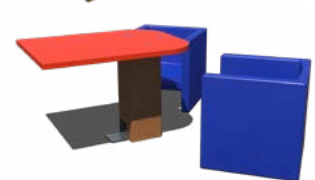

PLAYHOUSE Add-ONS

\$564 ~~\$705~~

Sink & Stove Combo
RECF0137XX

\$647 ~~\$809~~

Tot Table & Chairs
RECF0140XX

\$2,010 ~~\$2,512~~

Gas Station Stand
RECF0033XX
Ages: 2-12

\$1,729 ~~\$2,161~~