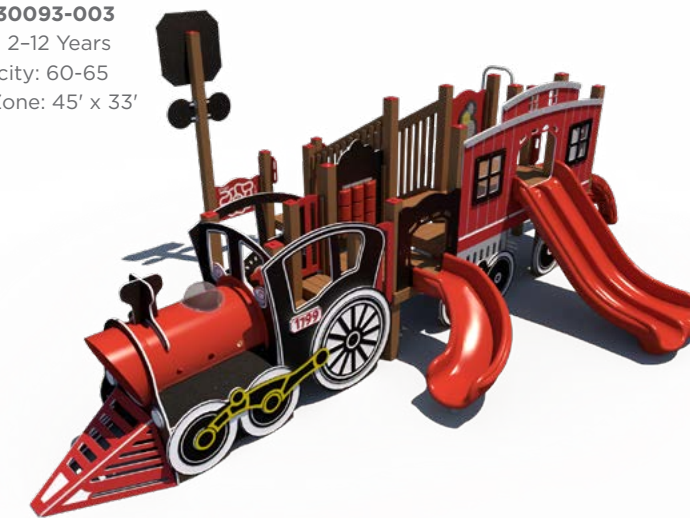

\$34,900 ~~\$46,533~~

SRPFX-50290
Ages: 2-12 Years
Capacity: 35-40
Use Zone: 35' x 25'

\$44,202 ~~\$58,936~~

FX3-NAT512-008
Ages: 5-12 Years
Capacity: 35-40
Use Zone: 46' x 33'

\$40,405 ~~\$53,873~~

FX3-WST212-001
Ages: 2-12 Years
Capacity: 25-30
Use Zone: 31' x 31'

\$42,505 ~~\$56,674~~

RFX-30038-R1
Ages: 2-5 Years
Capacity: 30-35
Use Zone: 34' x 27'

\$45,678 ~~\$60,903~~

RFX-30169
Ages: 2-5 Years
Capacity: 60-65
Use Zone: 38' x 36'

\$48,574 ~~\$64,766~~

RFX-30093-003
Ages: 2-12 Years
Capacity: 60-65
Use Zone: 45' x 33'

\$20,279 ~~\$40,558~~

PS3-72168

Ages: 5-12 Years
Capacity: 25-30
Use Zone: 32' x 30'

\$22,713 ~~\$45,425~~

PS3-72616

Ages: 5-12 Years
Capacity: 25-30
Use Zone: 32' x 33'

Want this
without shade?
PS3-72616-1
\$19,386