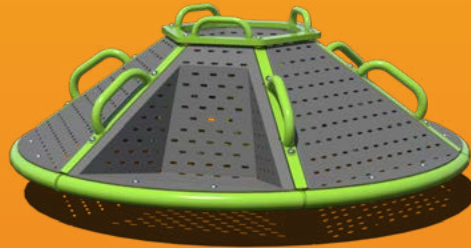

\$6,079 ~~\$8,105~~

Inclusive Atom Spinner
TFR0659XX
Ages: 2-12
Use Zone: 9+ Radius

\$3,198 ~~\$4,264~~

Team Swing
PLD0018XX
Ages: 2-12
Use Zone: 24' x 32'

Sale Terms and Conditions

SALE DATES: MARCH 6 - JUNE 12, 2024