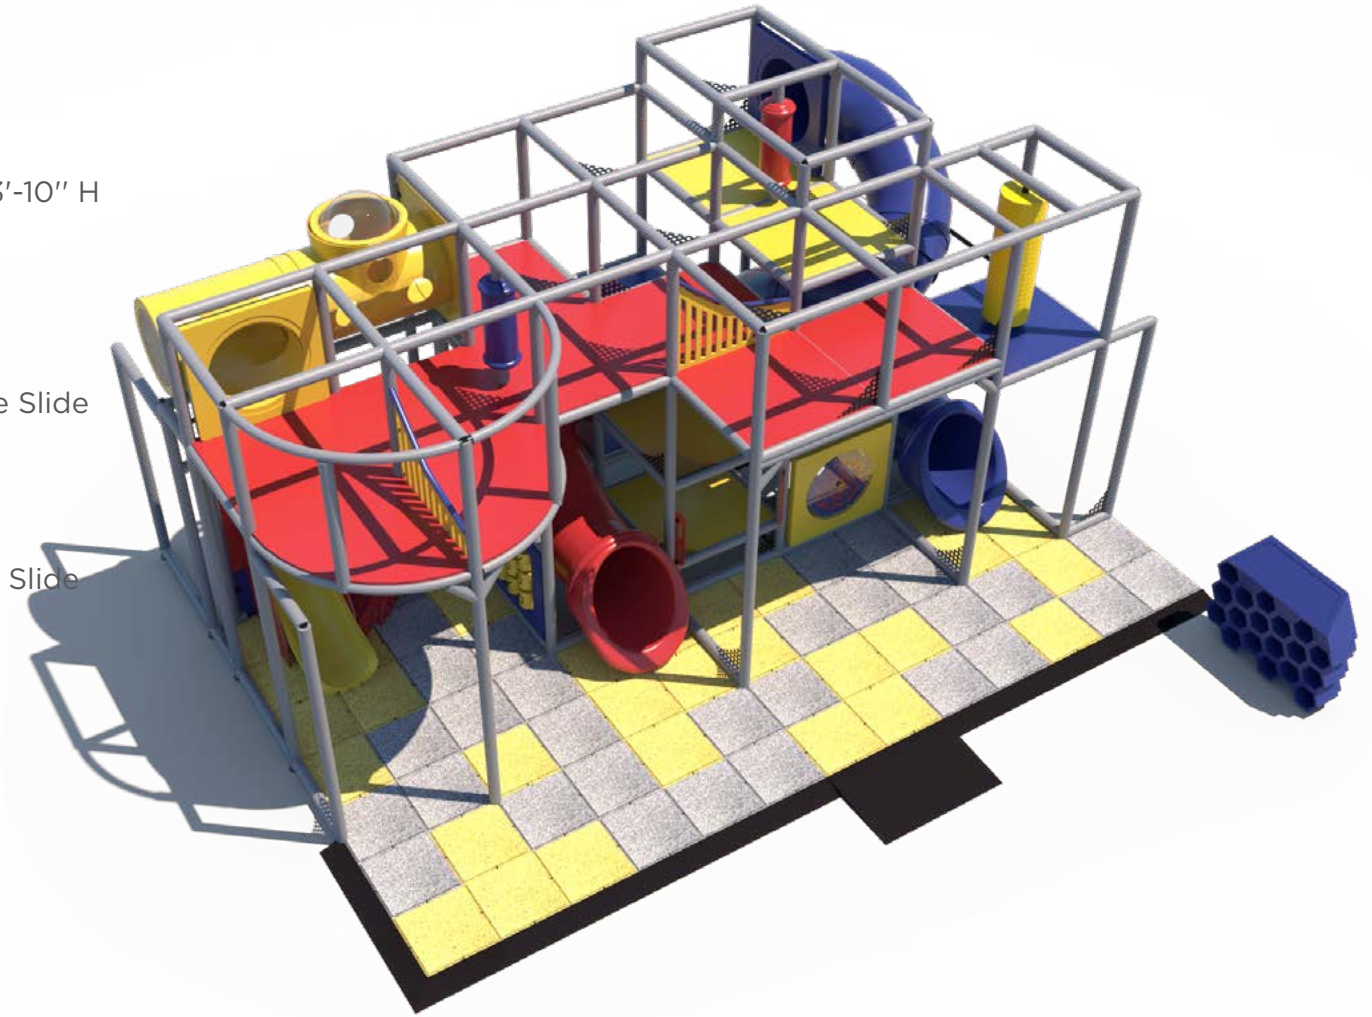

IP23141

Age Group: 2-12

Capacity: 30

Size: 20'-8" L x 26'-8" W x 13'-10" H

Features:

- Gyro Activity Panel
- Tic-Tac-Toe Activity Panel
- Wave Run (2)
- 8' T-Tube Crawl Tunnel
- 3'-6" Enclosed Curved Tube Slide
- 6-Level Deck Climb
- Sneaker Keeper
- Bollard Squeeze Plays (2)
- Squeeze Play
- 10'-6" Enclosed Spiral Tube Slide
- Tot Kingdom
- 2-Level Mega
- 2' Tot Slide
- Gyro Activity Panel
- Ball Turn Activity Panel

What's included? All required safety netting is included. Flooring is sold separately.

IP23142

Age Group: 2-12

Capacity: 16

Size: 13'-11" L x 19'-1" W x 7'-10" H

Features:

- Gyro Activity Panel
- Ball Turn Activity Panel
- Tic-Tac-Toe Activity Panel
- 4'-8" Enclosed Curved Tube Slide
- Sneaker Keeper
- Squeeze Play (2)
- 3-Level Deck Climb