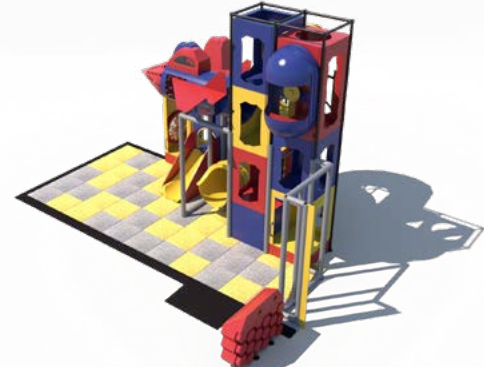

What's included? All required safety netting is included. Flooring is sold separately.

IP23118

Age Group: 2-12

Capacity: 22

Size: 17'-10" L x 24'-3" W x 15'-4" H

Features:

- Ball Turn Activity Panel
- Jet w/ Steering Wheel
- Sneaker Keeper
- Chit Chat Balcony w/ Steering Wheel
- 2' Tot Slide
- 11'-2" Enclosed Spiral Tube Slide
- 6-Level KidsCube Climb