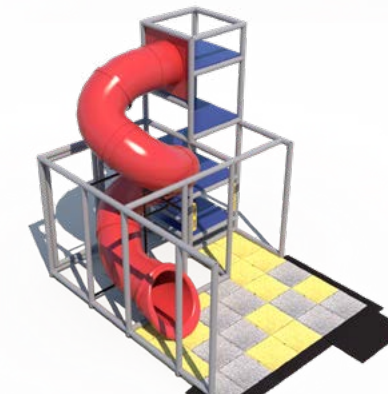

IP23134

Age Group: 2-12

Capacity: 8

Size: 17'-3" L x 11'-6" W x 14'-1" H

Features:

- Sneaker Keeper
- 10'-10" Enclosed Spiral Tube Slide
- 7-Level Deck Climb

What's included? All required safety netting is included. Flooring is sold separately.