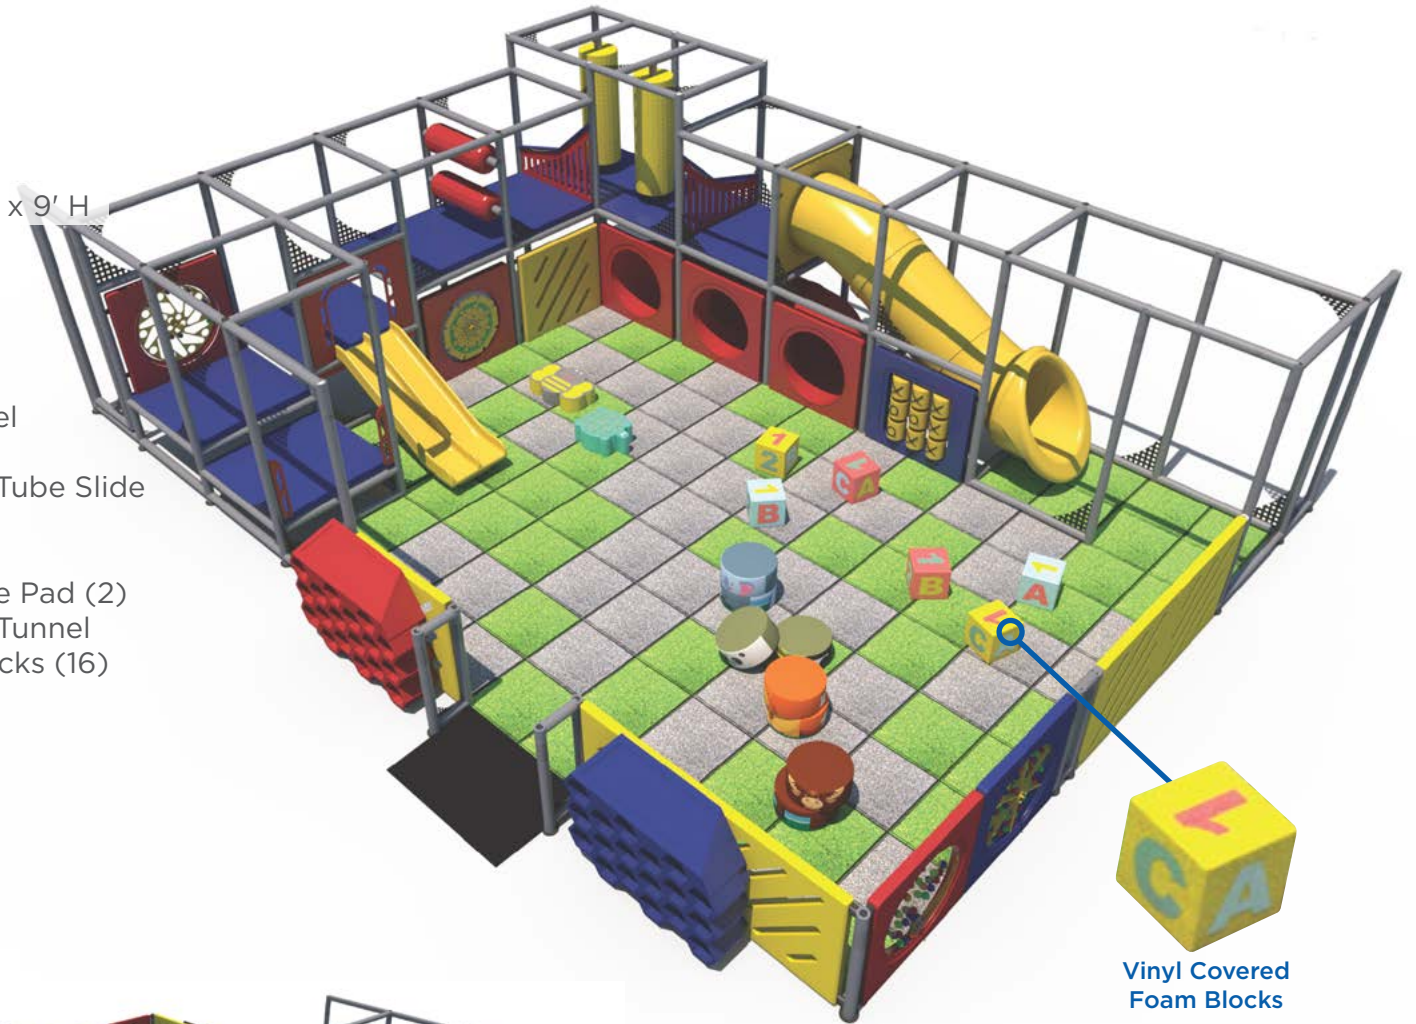

What's included? All required safety netting is included. Flooring is sold separately.

IP23127

Age Group: 2-12

Capacity: 20

Size: 8'-2" L x 20'-9" W x 14'-5" H

Features:

- Ball Turn Activity Panel
- Gyro Activity Panel
- Tic-Tac-Toe Activity Panel
- Jet w/ Steering Wheel
- Twist-N-Turn Seat
- Wave Run
- Sneaker Keeper
- 11' Enclosed Spiral Tube Slide
- 8-Level Deck Climb

IP23128

Age Group: 2-12

Capacity: 35

Size: 24'-8" L x 30'-10" W x 9' H

Features:

- Ball Turn Activity Panel
- C-Force Activity Panel
- Gyro Activity Panel
- Pinball Activity Panel
- Tic-Tac-Toe Activity Panel
- 32" Tot Triple Rail Slide
- 4'-6" Enclosed Straight Tube Slide
- Wave Run (2)
- Squeeze Play (2)
- Horizontal Vinyl Squeeze Pad (2)
- 11' Curved T-Tube Crawl Tunnel
- Vinyl Covered Foam Blocks (16)
- 4-Level Deck Climb
- Sneaker Keeper (2)

What's included? All required safety netting is included. Flooring is sold separately.

IP23132

Age Group: 2-12

Capacity: 30

Size: 18'-7" L x 21'-7" W x 14'-11" H

Features:

- Ball Turn Activity Panel
- Gears Activity Panel
- Gyro Activity Panel
- Tic-Tac-Toe Activity Panel
- Sky Spinner
- Wave Run
- 4' Crawl Tunnel
- Space Cruiser w/ Steering Wheel
- Squeeze Play
- Sneaker Keeper
- Lily Pad
- 11'-6" Enclosed Spiral Tube Slide
- 7-Level Deck Climb

IP23134

Age Group: 2-12

Capacity: 8

Size: 17'-3" L x 11'-6" W x 14'-1" H

Features:

- Sneaker Keeper
- 10'-10" Enclosed Spiral Tube Slide
- 7-Level Deck Climb

What's included? All required safety netting is included. Flooring is sold separately.