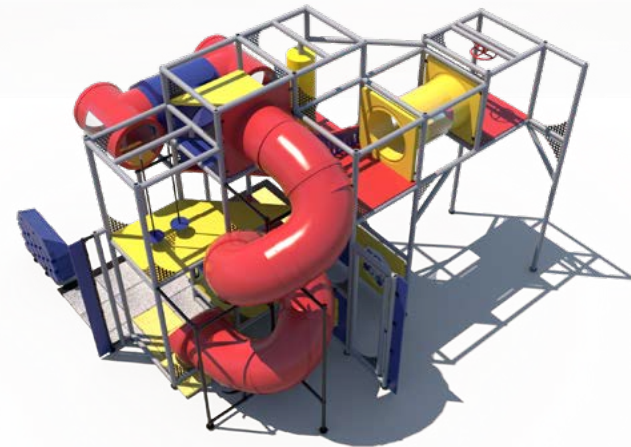

What's included? All required safety netting is included. Flooring is sold separately.

IP23132

Age Group: 2-12

Capacity: 30

Size: 18'-7" L x 21'-7" W x 14'-11" H

Features:

- Ball Turn Activity Panel
- Gears Activity Panel
- Gyro Activity Panel
- Tic-Tac-Toe Activity Panel
- Sky Spinner
- Wave Run
- 4' Crawl Tunnel
- Space Cruiser w/ Steering Wheel
- Squeeze Play
- Sneaker Keeper
- Lily Pad
- 11'-6" Enclosed Spiral Tube Slide
- 7-Level Deck Climb