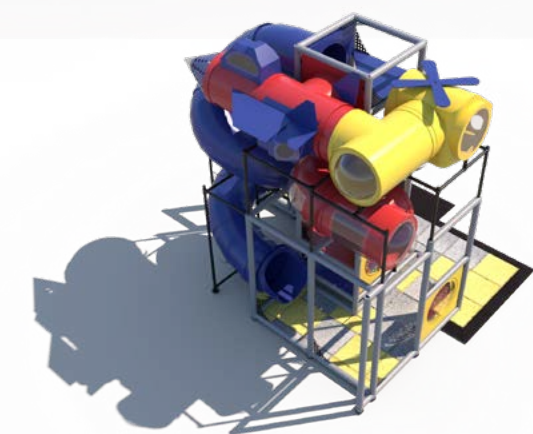

IP23143

Age Group: 2-12

Capacity: 23

Size: 16'-5" L x 16'-7" W x 15'-5" H

Features:

- Ball Turn Activity Panel
- Gyro Activity Panel
- Tic-Tac-Toe Panel
- Turbo Helicopter w/ Steering Wheel
- Jet w/ Steering Wheel
- 7' Curved Crawl Tunnel
- T-Tube Crawl Tunnel
- Sneaker Keeper
- 11'-6" Enclosed Spiral Tube Slide
- 7-Level Deck Climb