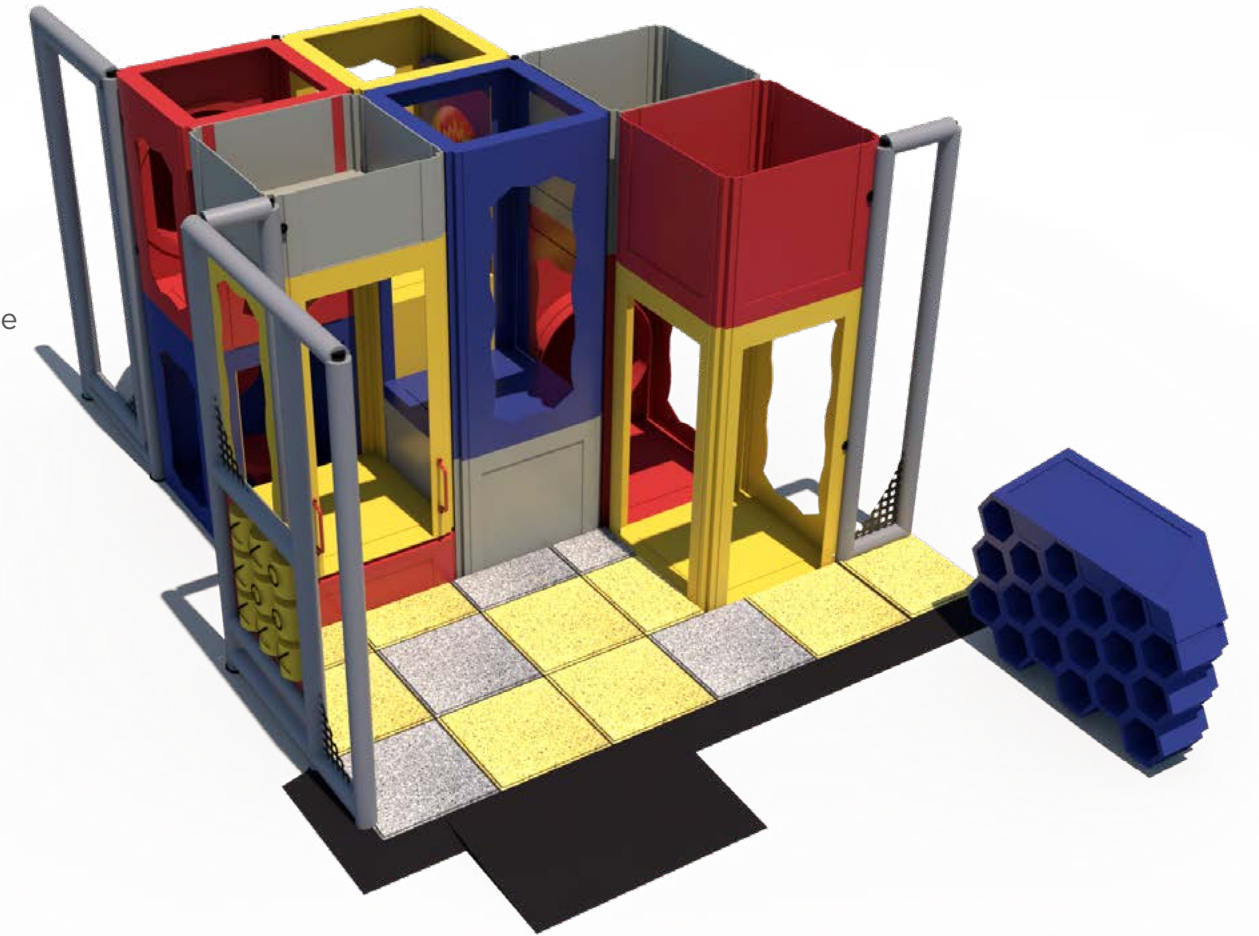

IP23106

Age Group: 2-12

Capacity: 12

Size: 17'-3" L x 11'-6" W x 8' H

Features:

- Gyro Activity Panel
- Tic-Tac-Toe Activity Panel
- 4'-6" Enclosed Curved Tube Slide
- Sneaker Keeper
- Twist-N-Turn Seat with Steering Wheel
- 3-Level KidsCube Climb