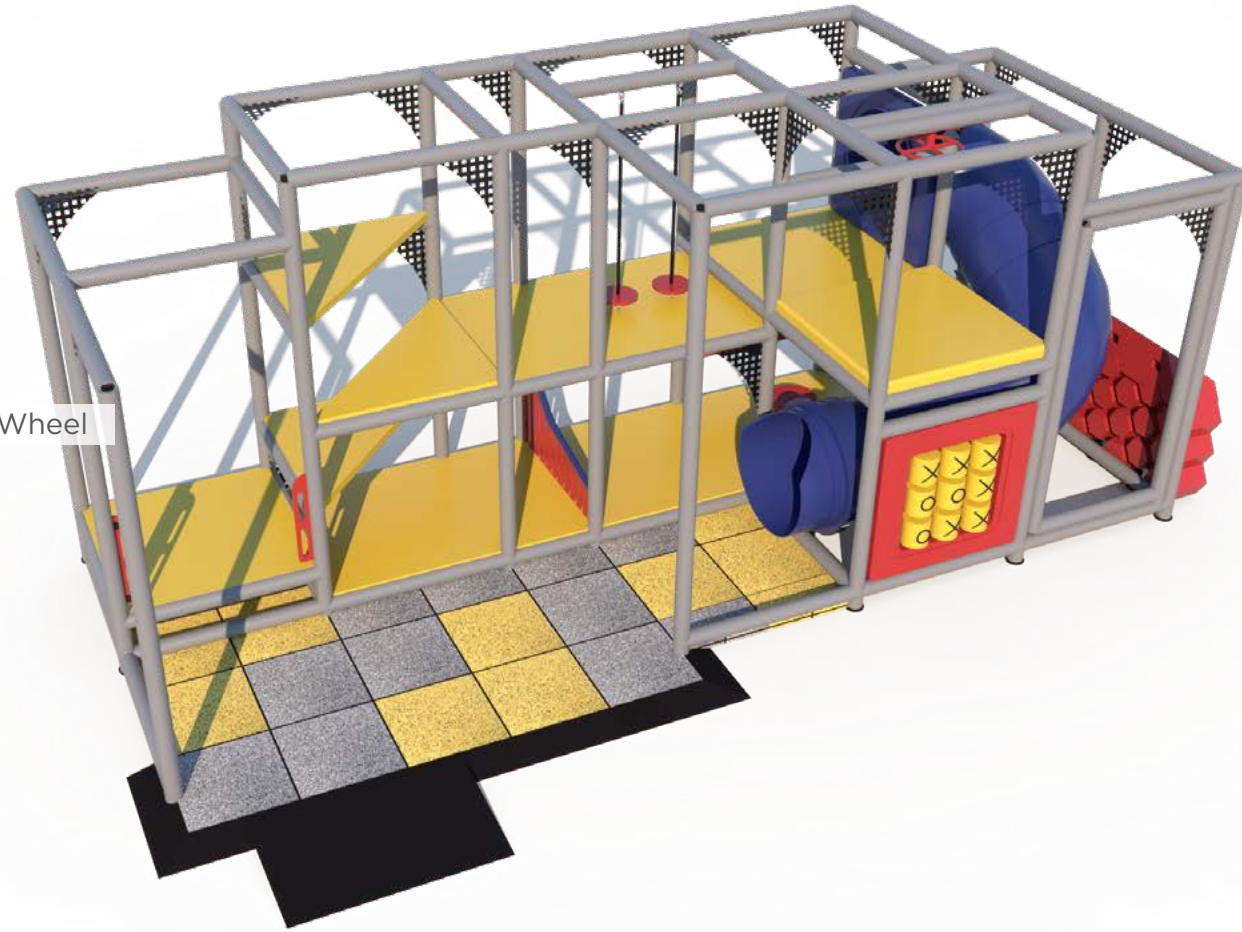

What's included? All required safety netting is included. Flooring is sold separately.

IP23137

Age Group: 2-12

Capacity: 18

Size: 11'-7" L x 22' W x 9'-8" H

Features:

- Tic-Tac-Toe Activity Panel
- Wave Run
- Sky Spinner
- 6' Enclosed Curved Tube Slide
- Sneaker Keeper
- Twist-N-Turn Seat w/ Steering Wheel
- Lily Pad
- 4-Level Deck Climb

IP23138

Age Group: 2-12

Capacity: 10

Size: 16'-9" L x 19'-3" W x 8' H

Features:

- Ball Turn Activity Panel
- Tic-Tac-Toe Activity Panel
- Slotted Panel (3)
- 3' Triple Rail Slide
- 3-Level Deck Climb
- Sneaker Keeper