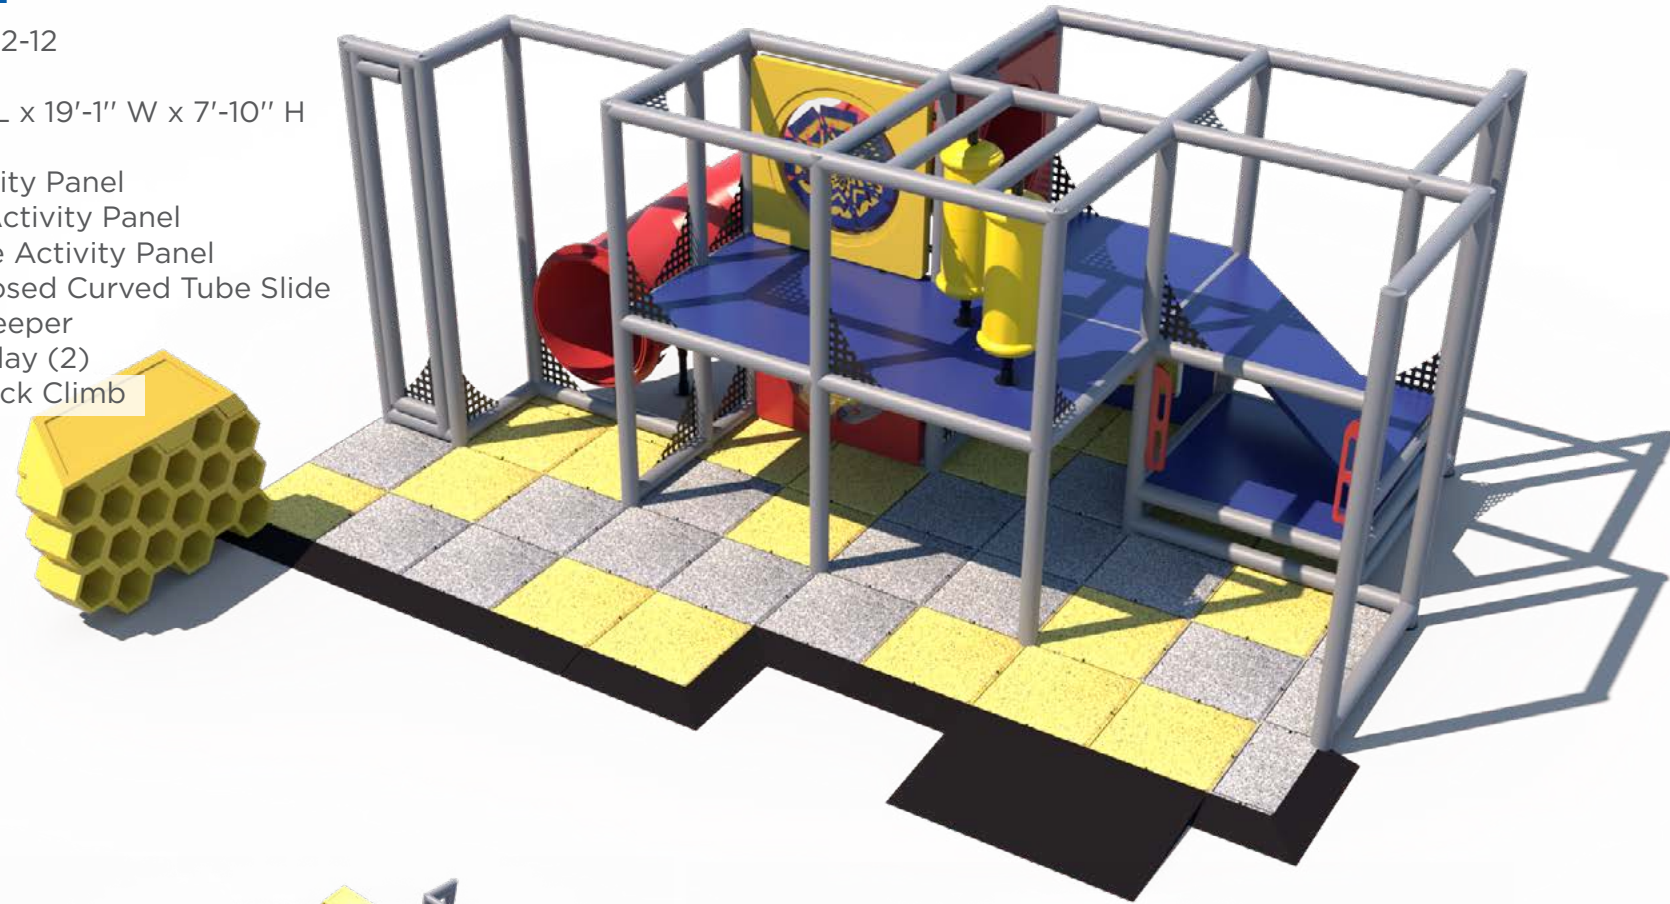

What's included? All required safety netting is included. Flooring is sold separately.

IP23142

Age Group: 2-12

Capacity: 16

Size: 13'-11" L x 19'-1" W x 7'-10" H

Features:

- Gyro Activity Panel
- Ball Turn Activity Panel
- Tic-Tac-Toe Activity Panel
- 4'-8" Enclosed Curved Tube Slide
- Sneaker Keeper
- Squeeze Play (2)
- 3-Level Deck Climb

IP23143

Age Group: 2-12

Capacity: 23

Size: 16'-5" L x 16'-7" W x 15'-5" H

Features:

- Ball Turn Activity Panel
- Gyro Activity Panel
- Tic-Tac-Toe Panel
- Turbo Helicopter w/ Steering Wheel
- Jet w/ Steering Wheel
- 7' Curved Crawl Tunnel
- T-Tube Crawl Tunnel
- Sneaker Keeper
- 11'-6" Enclosed Spiral Tube Slide
- 7-Level Deck Climb