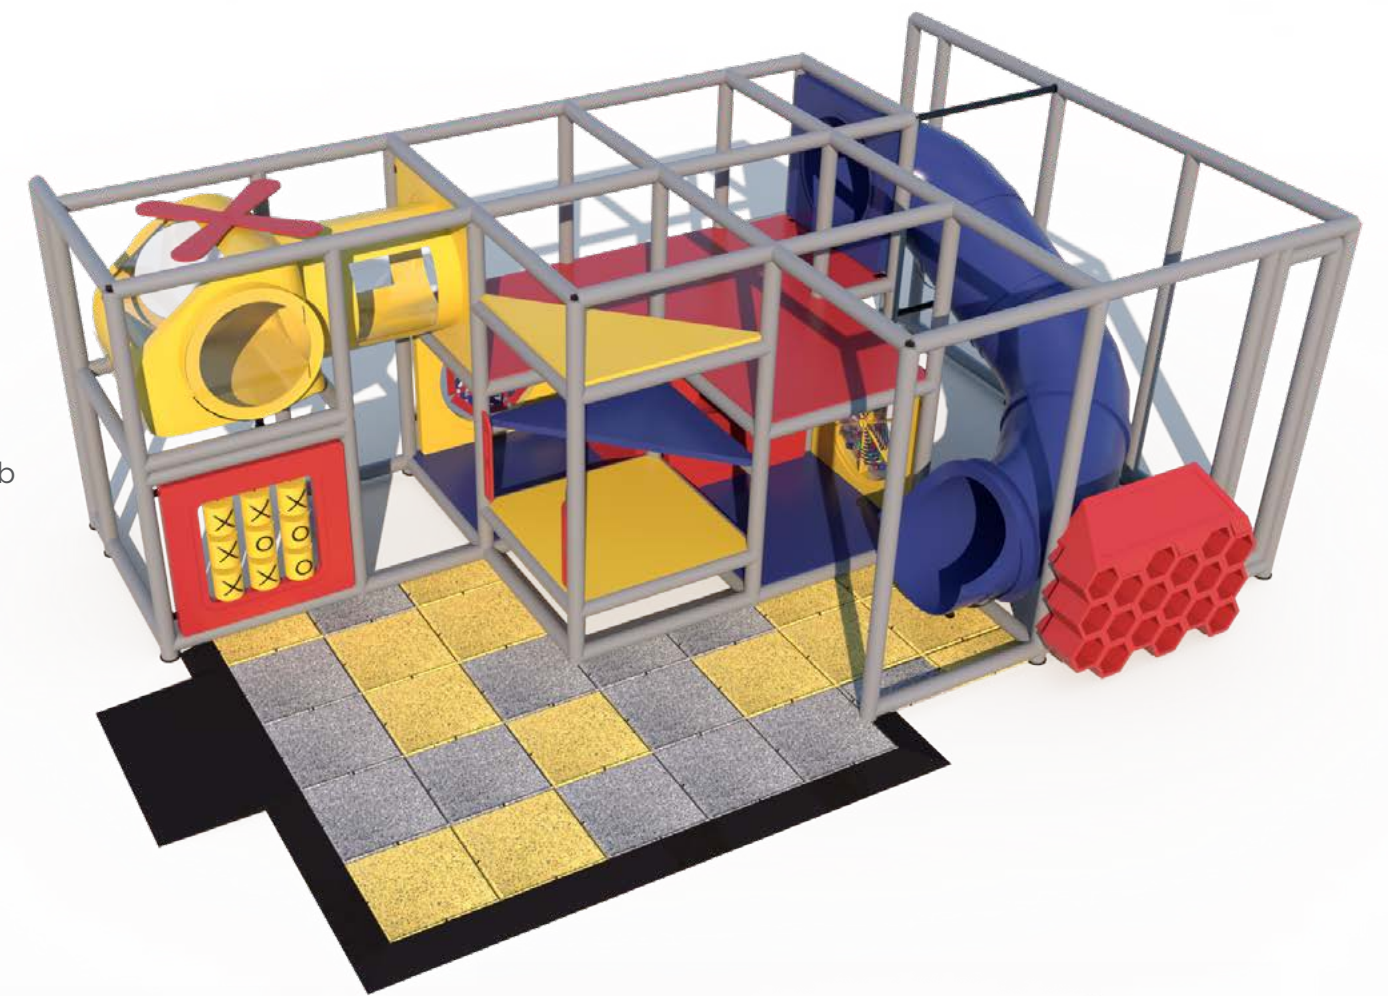

IP23136

Age Group: 2-12

Capacity: 20

Size: 15' L x 24' W x 8'-1" H

Features:

- Ball Turn Activity Panel
- Gyro Activity Panel
- Tic-Tac-Toe Panel
- Turbo Helicopter
- T-Tube Junction
- 3' Straight Crawl Tunnel
- 3-Level Square Deck Climb
- Sneaker Keeper

What's included? All required safety netting is included. Flooring is sold separately.

IP23137

Age Group: 2-12

Capacity: 18

Size: 11'-7" L x 22' W x 9'-8" H

Features:

- Tic-Tac-Toe Activity Panel
- Wave Run
- Sky Spinner
- 6' Enclosed Curved Tube Slide
- Sneaker Keeper
- Twist-N-Turn Seat w/ Steering Wheel
- Lily Pad
- 4-Level Deck Climb

IP23138

Age Group: 2-12

Capacity: 10

Size: 16'-9" L x 19'-3" W x 8' H

Features:

- Ball Turn Activity Panel
- Tic-Tac-Toe Activity Panel
- Slotted Panel (3)
- 3' Triple Rail Slide
- 3-Level Deck Climb
- Sneaker Keeper