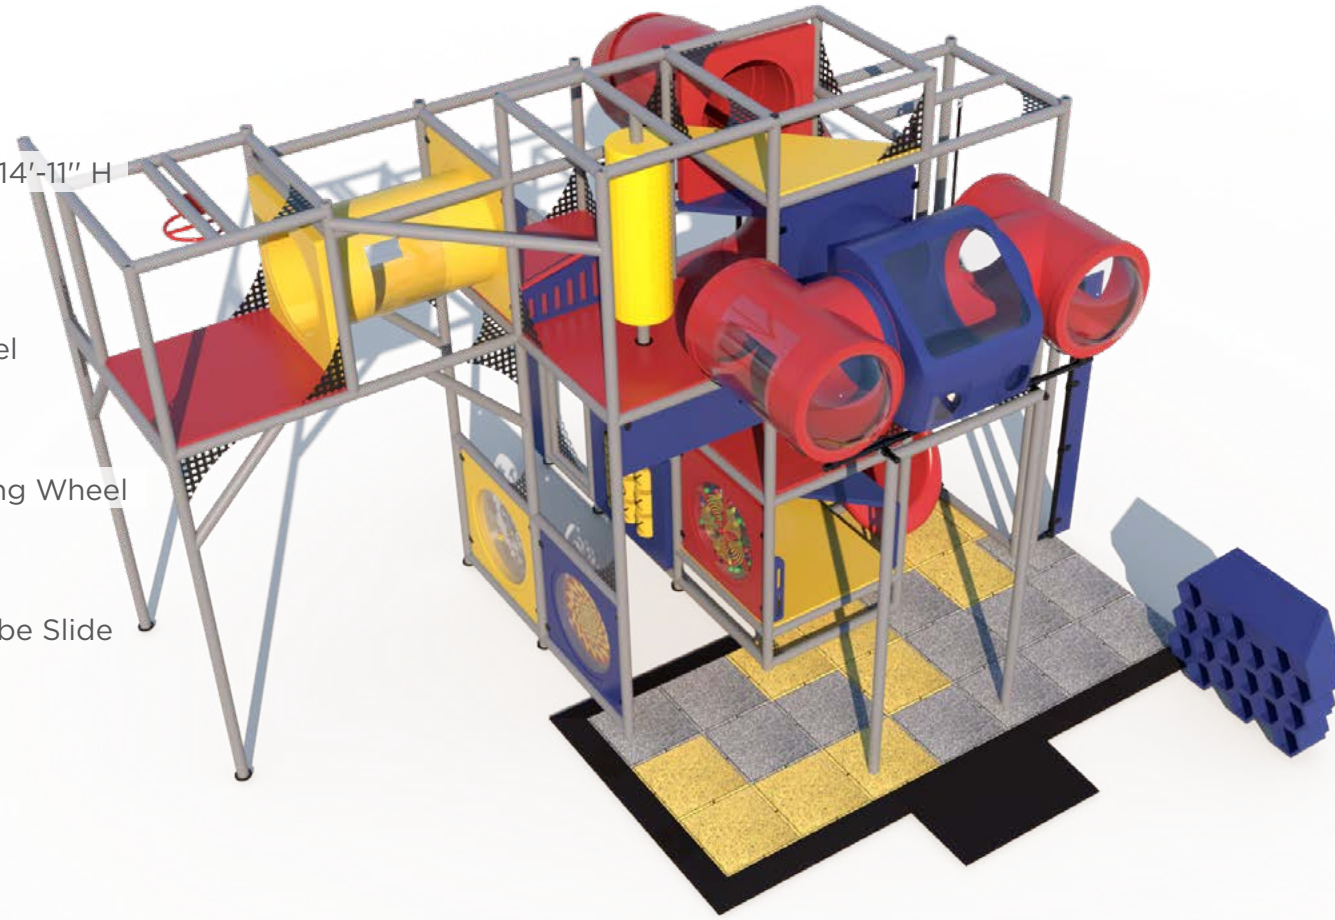

What's included? All required safety netting is included. Flooring is sold separately.

IP23132

Age Group: 2-12

Capacity: 30

Size: 18'-7" L x 21'-7" W x 14'-11" H

Features:

- Ball Turn Activity Panel
- Gears Activity Panel
- Gyro Activity Panel
- Tic-Tac-Toe Activity Panel
- Sky Spinner
- Wave Run
- 4' Crawl Tunnel
- Space Cruiser w/ Steering Wheel
- Squeeze Play
- Sneaker Keeper
- Lily Pad
- 11'-6" Enclosed Spiral Tube Slide
- 7-Level Deck Climb

IP23134

Age Group: 2-12

Capacity: 8

Size: 17'-3" L x 11'-6" W x 14'-1" H

Features:

- Sneaker Keeper
- 10'-10" Enclosed Spiral Tube Slide
- 7-Level Deck Climb

What's included? All required safety netting is included. Flooring is sold separately.