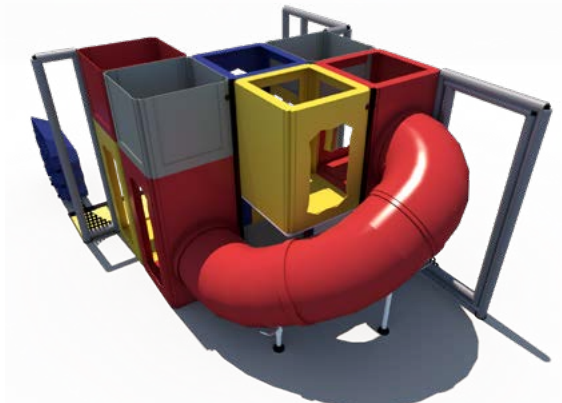

IP23106

Age Group: 2-12

Capacity: 12

Size: 17'-3" L x 11'-6" W x 8' H

Features:

- Gyro Activity Panel
- Tic-Tac-Toe Activity Panel
- 4'-6" Enclosed Curved Tube Slide
- Sneaker Keeper
- Twist-N-Turn Seat with Steering Wheel
- 3-Level KidsCube Climb