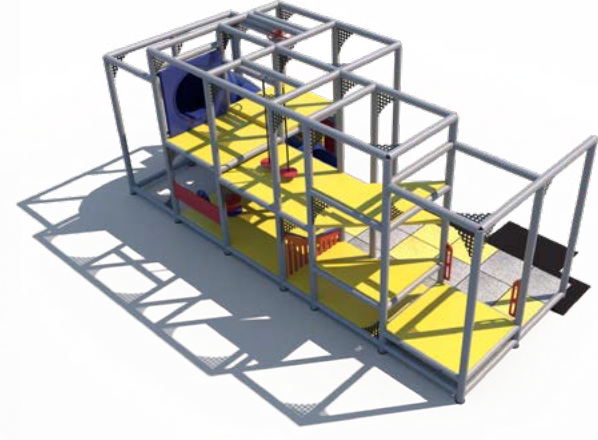

What's included? All required safety netting is included. Flooring is sold separately.

IP23137

Age Group: 2-12

Capacity: 18

Size: 11'-7" L x 22' W x 9'-8" H

Features:

- Tic-Tac-Toe Activity Panel
- Wave Run
- Sky Spinner
- 6' Enclosed Curved Tube Slide
- Sneaker Keeper
- Twist-N-Turn Seat w/ Steering Wheel
- Lily Pad
- 4-Level Deck Climb

IP23138

Age Group: 2-12

Capacity: 10

Size: 16'-9" L x 19'-3" W x 8' H

Features:

- Ball Turn Activity Panel
- Tic-Tac-Toe Activity Panel
- Slotted Panel (3)
- 3' Triple Rail Slide
- 3-Level Deck Climb
- Sneaker Keeper