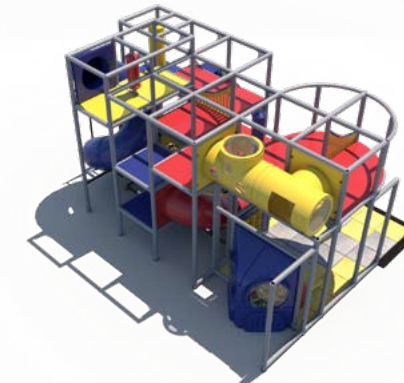

IP23141

Age Group: 2-12

Capacity: 30

Size: 20'-8" L x 26'-8" W x 13'-10" H

Features:

- Gyro Activity Panel
- Tic-Tac-Toe Activity Panel
- Wave Run (2)
- 8' T-Tube Crawl Tunnel
- 3'-6" Enclosed Curved Tube Slide
- 6-Level Deck Climb
- Sneaker Keeper
- Bollard Squeeze Plays (2)
- Squeeze Play
- 10'-6" Enclosed Spiral Tube Slide
- Tot Kingdom
- 2-Level Mega
- 2' Tot Slide
- Gyro Activity Panel
- Ball Turn Activity Panel

What's included? All required safety netting is included. Flooring is sold separately.

IP23142

Age Group: 2-12

Capacity: 16

Size: 13'-11" L x 19'-1" W x 7'-10" H

Features:

- Gyro Activity Panel
- Ball Turn Activity Panel
- Tic-Tac-Toe Activity Panel
- 4'-8" Enclosed Curved Tube Slide
- Sneaker Keeper
- Squeeze Play (2)
- 3-Level Deck Climb