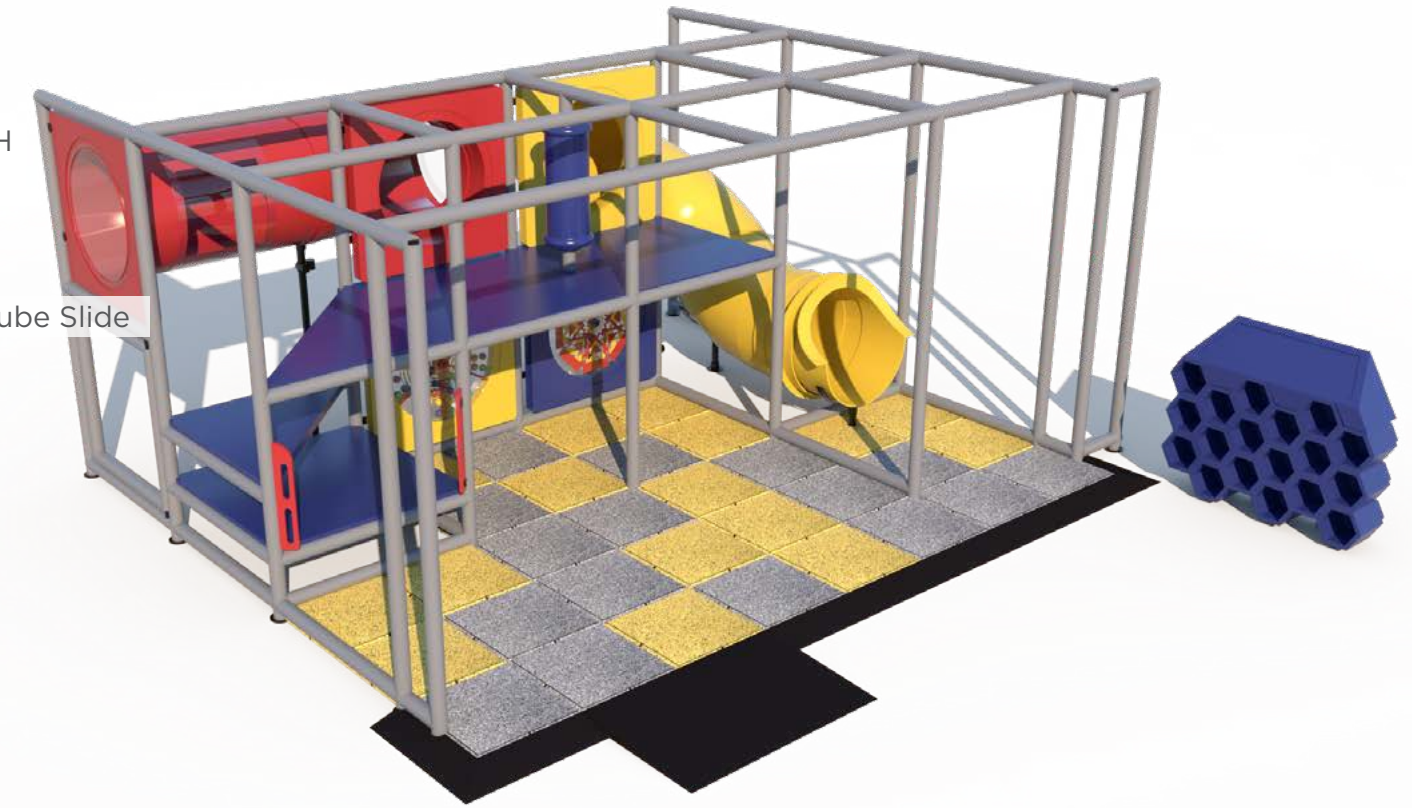

Features:

- Gyro Activity Panel
- Ball Turn Activity Panel
- 7' T-Tube Crawl Tunnel
- 4'-8" Enclosed Curved Tube Slide
- Sneaker Keeper
- Squeeze Play
- 3-Level Deck Climb