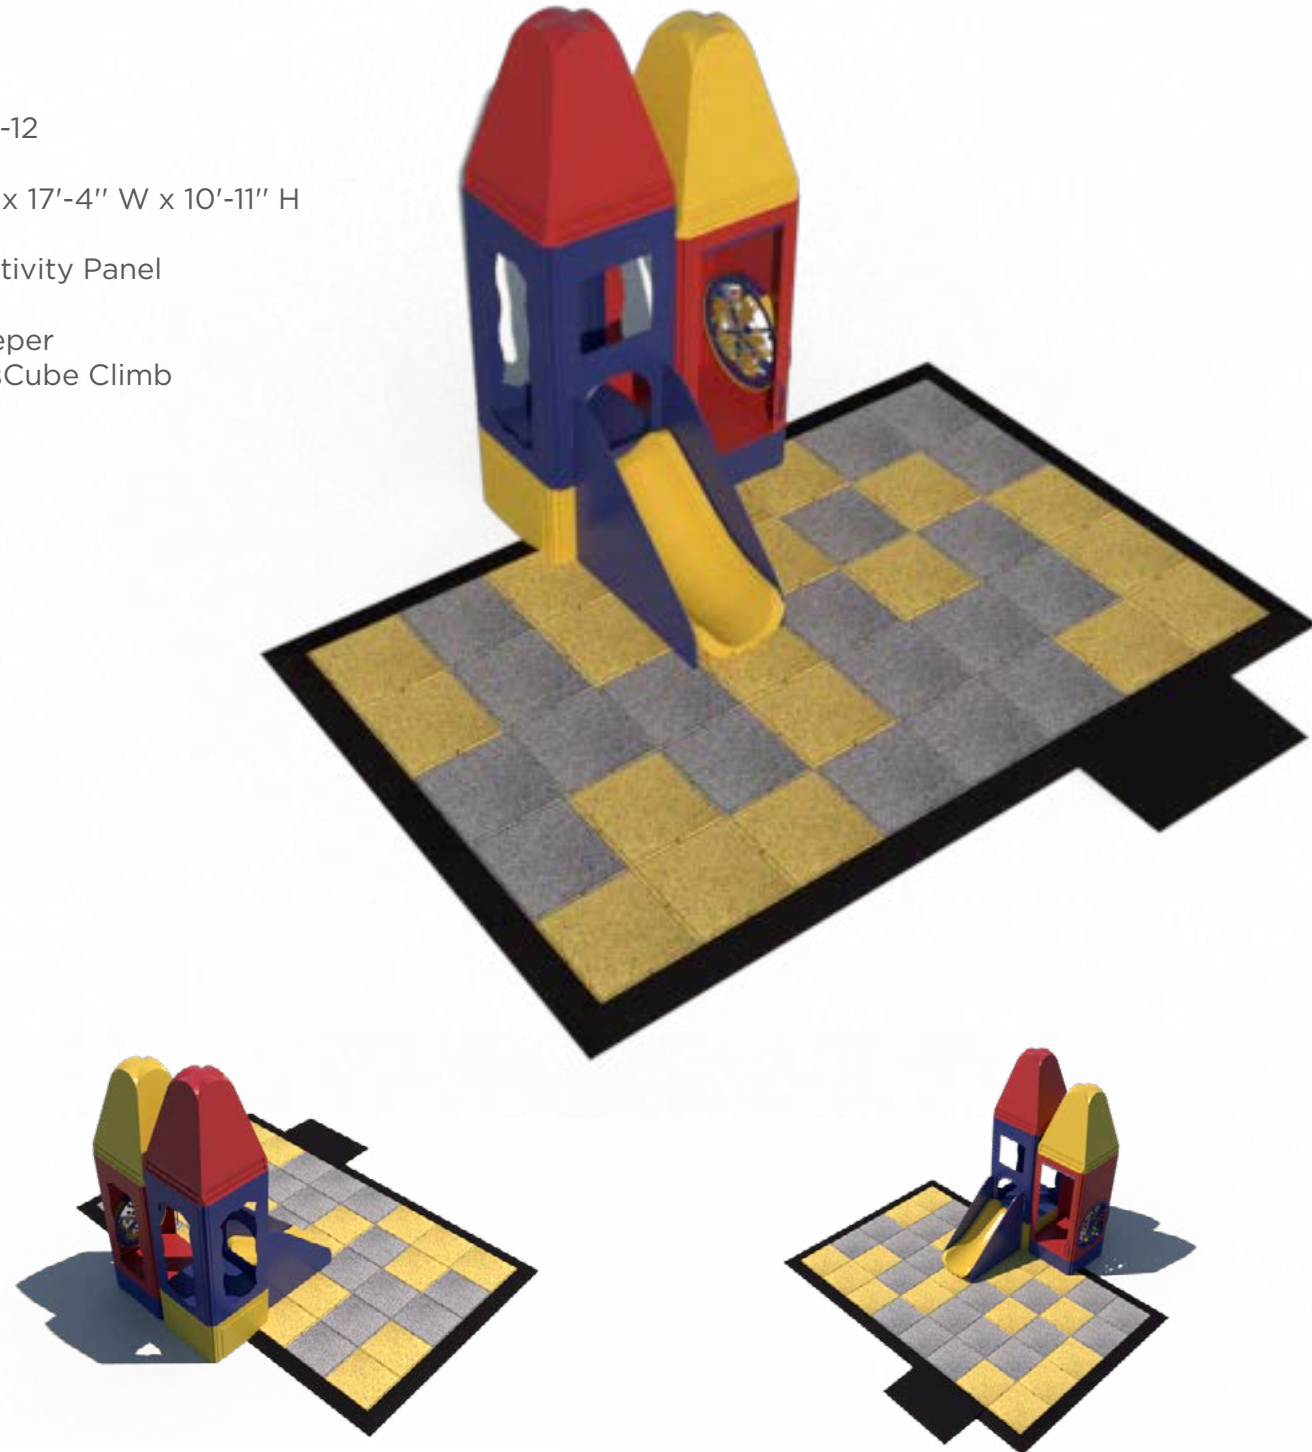

IP23112

Age Group: 2-12

Capacity: 8

Size: 14'-11" L x 17'-4" W x 10'-11" H

Features:

- Ball Turn Activity Panel
- 2' Tot Slide
- Sneaker Keeper
- 2-Level KidsCube Climb

IP23115

Age Group: 2-12

Capacity: 13

Size: 16'-9" L x 16' W x 8' H

Features:

- Gyro Activity Panel
- Ball Turn Activity Panel
- 7' T-Tube Crawl Tunnel
- 4'-8" Enclosed Curved Tube Slide
- Sneaker Keeper
- Squeeze Play
- 3-Level Deck Climb