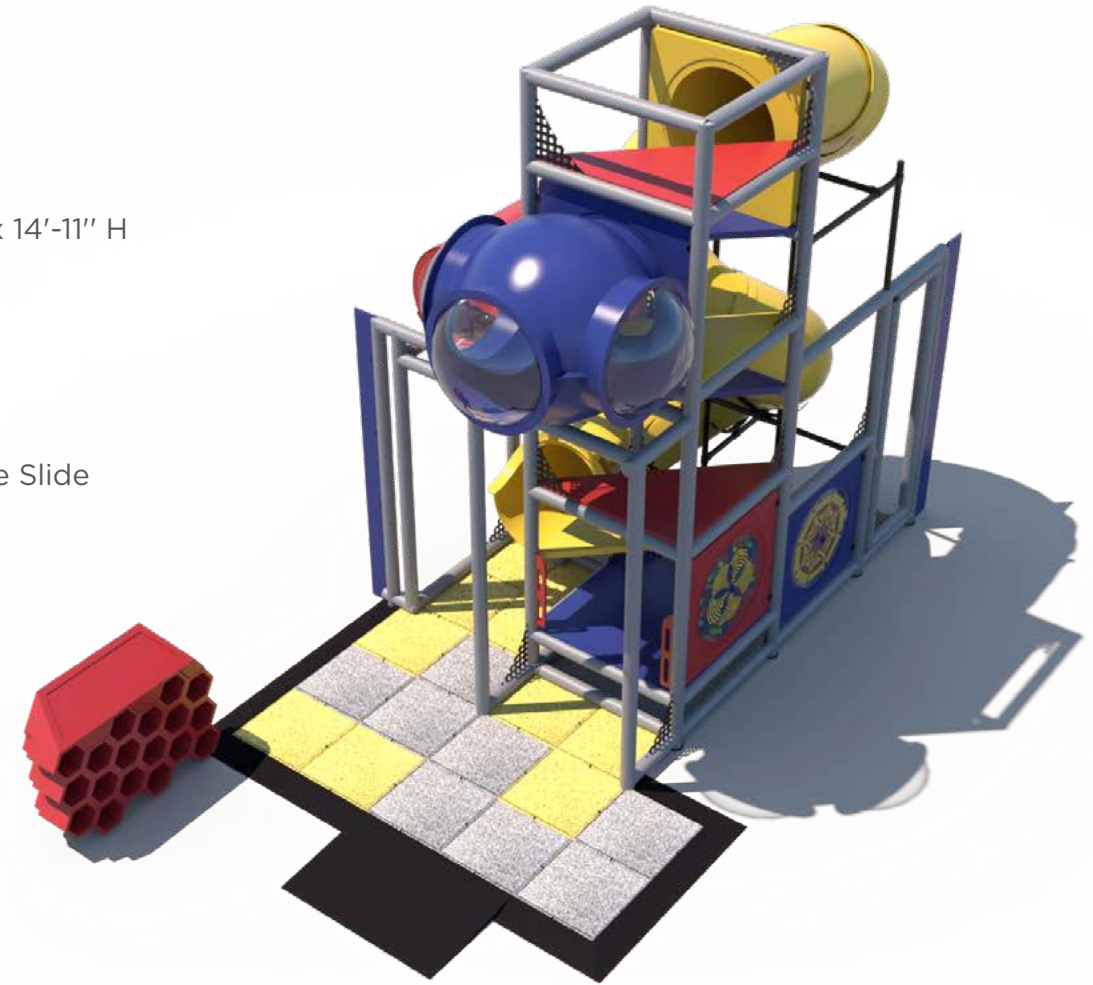

What's included? All required safety netting is included. Flooring is sold separately.

IP23125

Age Group: 2-12

Capacity: 45

Size: 25'-3" L x 36' W x 18' H

Features:

- Ball Turn Activity Panel
- Gyro Activity Panel
- Pinball Activity Panel
- Turbo Helicopter w/ Steering Wheel
- 32" Tot Triple Rail Slide
- Sky Spinner (2)
- Twist-N-Turn Seat (2)
- Wave Run (5)
- 11' Curved T-Tube Crawl Tunnel
- 8-Level Deck Climb
- 5-Level Deck Climb
- Sneaker Keeper
- 14' Enclosed Spiral Tube Slide
- 6'-6" Enclosed Hook Tube Slide
- Lily Pad (2)

IP23126

Age Group: 2-12

Capacity: 13

Size: 19'-4" L x 11'-4" W x 14'-11" H

Features:

- Ball Turn Activity Panel
- Gyro Activity Panel
- Sphere Junction
- T-Tube Junction
- Sneaker Keeper
- 12' Enclosed Spiral Tube Slide
- 7-Level Deck Climb

What's included? All required safety netting is included. Flooring is sold separately.

IP23127

Age Group: 2-12

Capacity: 20

Size: 8'-2" L x 20'-9" W x 14'-5" H

Features:

- Ball Turn Activity Panel
- Gyro Activity Panel
- Tic-Tac-Toe Activity Panel
- Jet w/ Steering Wheel
- Twist-N-Turn Seat
- Wave Run
- Sneaker Keeper
- 11' Enclosed Spiral Tube Slide
- 8-Level Deck Climb