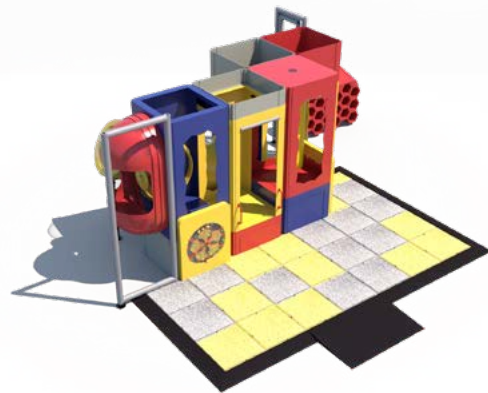

What's included? All required safety netting is included. Flooring is sold separately.

IP23110

Age Group: 2-12

Capacity: 11

Size: 16'-9" L x 16' W x 8" H

Features:

- Gyro Activity Panel
- Ball Turn Activity Panel
- 30" Enclosed Tube Slide
- Sneaker Keeper
- Squeeze Play
- Chit Chat Balcony w/ Steering Wheel
- 2-Level KidsCube Climb