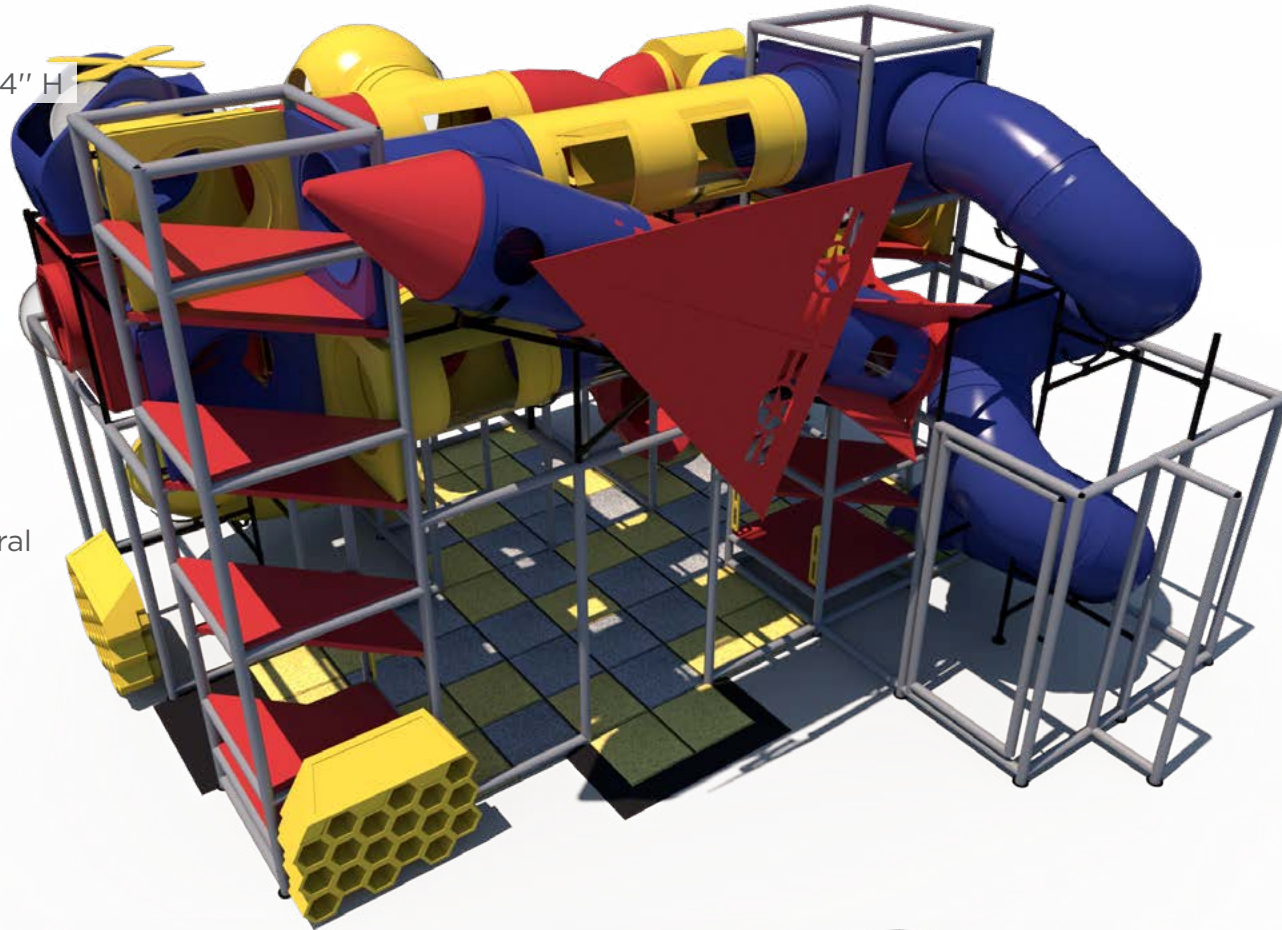

What's included? All required safety netting is included. Flooring is sold separately.

IP23105

Age Group: 2-12

Capacity: 60

Size: 26'-11" L x 25'-8" W x 16'-4" H

Features:

- Turbo Helicopter
- Sphere Junction
- Junction Cube
- Turbo Junction (3)
- 15' Jet Incline Crawl Tunnel
- 4' Crawl Tunnel
- 12' Crawl Tunnel
- 20' Wave Crawl Tunnel
- 11' Curved Crawl Tunnel
- 12' x 10' Crawl Maze
- Sneaker Keeper (2)
- 9'-1", 11', and 13' Enclosed Spiral Tube Slides
- 8-Level Deck Climbs (2)