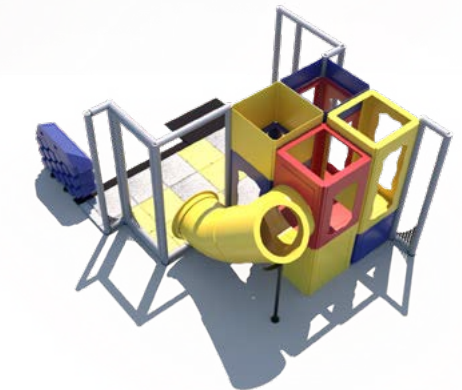

IP23111

Age Group: 2-12

Capacity: 8

Size: 16'-1" L x 12'-8" W x 8'-1" H

Features:

- Ball Turn Activity Panel
- 3'-6" Enclosed Tube Slide
- Sneaker Keeper
- 3-Level KidsCube Climb

What's included? All required safety netting is included. Flooring is sold separately.