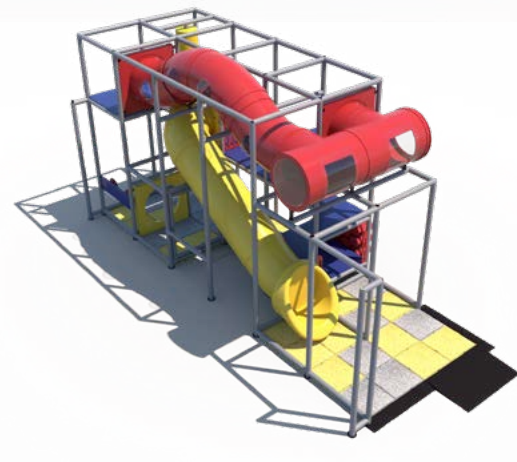

What's included? All required safety netting is included. Flooring is sold separately.

IP23139

Age Group: 2-12

Capacity: 25

Size: 9'-7" L x 24'-8" W x 13'-1" H

Features:

- Crawl Through Panel
- Wave Run
- 8' T-Tube Crawl Tunnel
- 12' Wave Crawl Tunnel
- 6'-8" Enclosed Hook Tube Slide
- 6-Level Deck Climb
- Sneaker Keeper
- Steering Wheel (2)
- Sit-N-Play Whale Riding Animal
- Squeeze Play