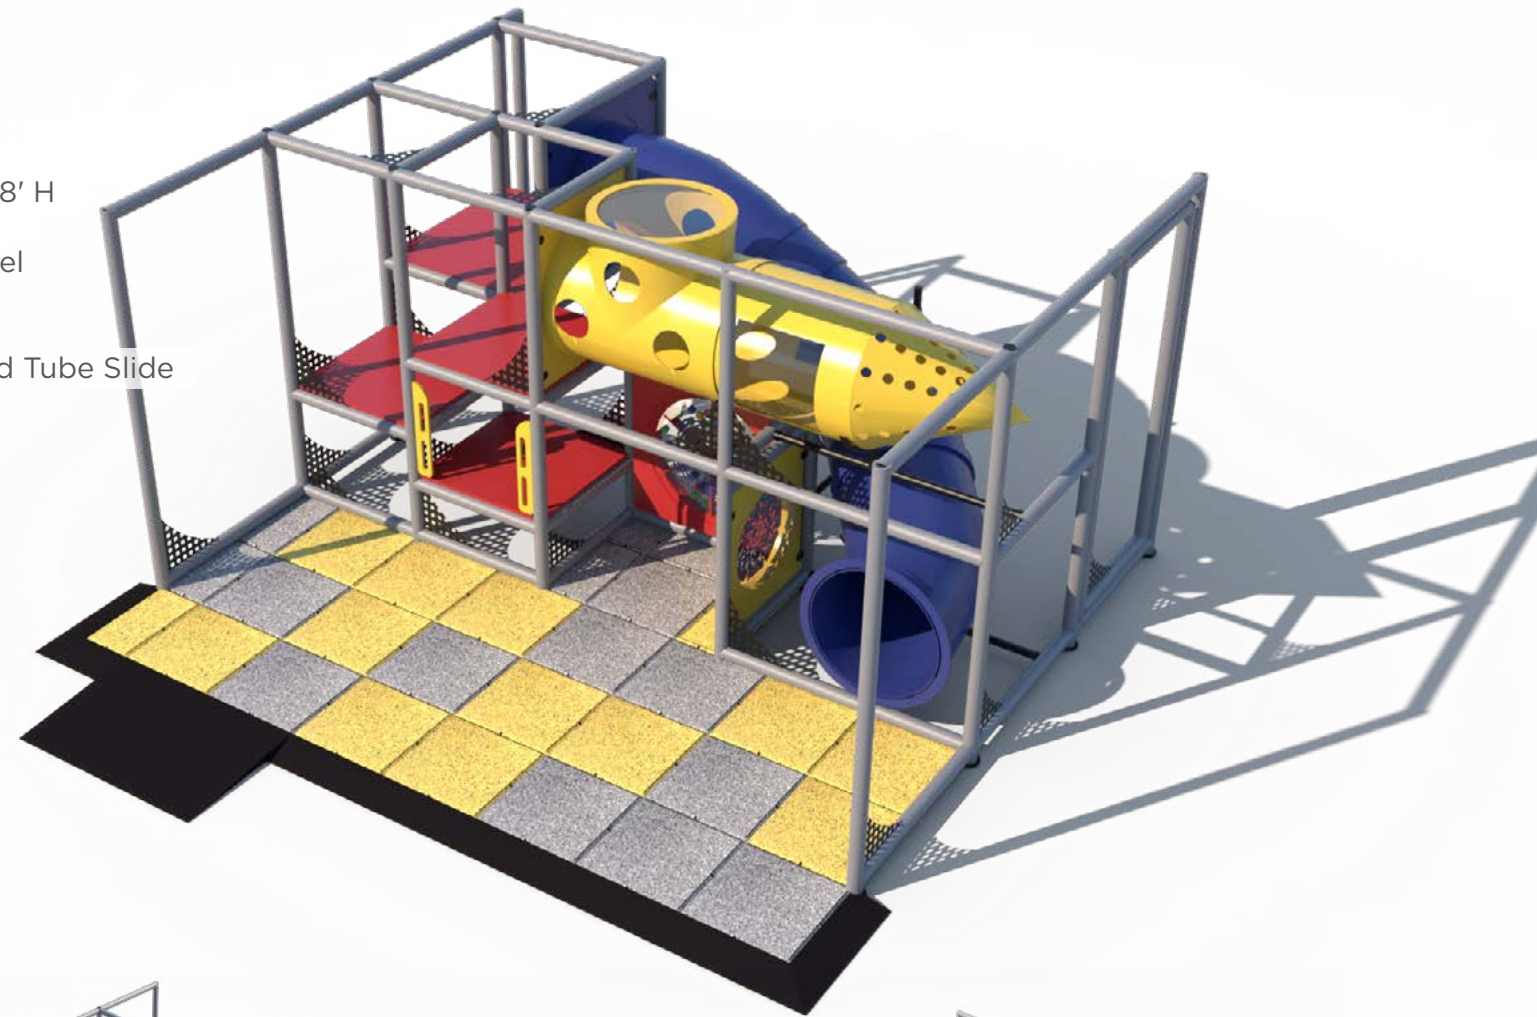

IP23134

Age Group: 2-12

Capacity: 8

Size: 17'-3" L x 11'-6" W x 14'-1" H

Features:

- Sneaker Keeper
- 10'-10" Enclosed Spiral Tube Slide
- 7-Level Deck Climb

What's included? All required safety netting is included. Flooring is sold separately.

IP23135

Age Group: 2-12

Capacity: 14

Size: 16'-6" L x 15' W x 8' H

Features:

- Ball Turn Activity Panel
- Gyro Activity Panel
- 8' Submarine Crawl
- 4'-8" Enclosed Curved Tube Slide
- 4-Level Deck Climb
- Sneaker Keeper

IP23136

Age Group: 2-12

Capacity: 20

Size: 15' L x 24' W x 8'-1" H

Features:

- Ball Turn Activity Panel
- Gyro Activity Panel
- Tic-Tac-Toe Panel
- Turbo Helicopter
- T-Tube Junction
- 3' Straight Crawl Tunnel
- 3-Level Square Deck Climb
- Sneaker Keeper

What's included? All required safety netting is included. Flooring is sold separately.

IP23137

Age Group: 2-12

Capacity: 18

Size: 11'-7" L x 22' W x 9'-8" H

Features:

- Tic-Tac-Toe Activity Panel
- Wave Run
- Sky Spinner
- 6' Enclosed Curved Tube Slide
- Sneaker Keeper
- Twist-N-Turn Seat w/ Steering Wheel
- Lily Pad
- 4-Level Deck Climb