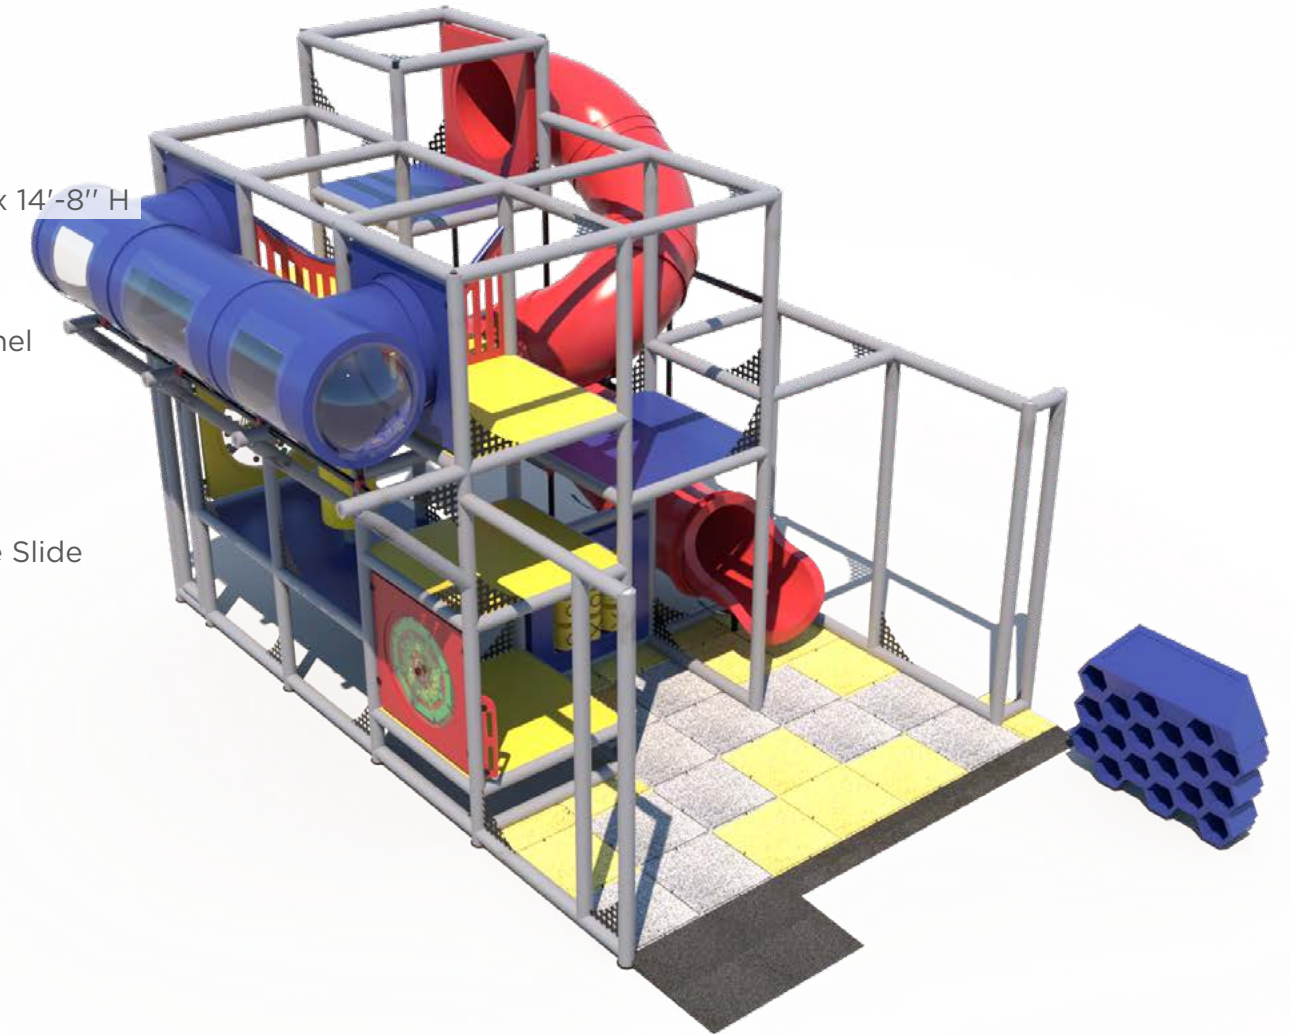

What's included? All required safety netting is included. Flooring is sold separately.

IP23103

Age Group: 2-12

Capacity: 18

Size: 21'-9" L x 9'-7" W x 14'-11" H

Features:

- Ball Turn Activity
- Tic-Tac-Toe Activity Panel
- Submarine
- 8' T-Tube Crawl Tunnel
- 11'-8" Enclosed Spiral Tube Slide
- 7-Level Deck Climb
- Sneaker Keeper

IP23104

Age Group: 2-12

Capacity: 18

Size: 21'-5" L x 16'-5" W x 14'-8" H

Features:

- Ball Turn Activity
- Gyro Activity Panel
- Tic-Tac-Toe Activity Panel
- Wave Run (2)
- 12' T-Tube Crawl Tunnel
- Sneaker Keeper
- 6-Level Deck Climb
- Squeeze Play
- 11' Enclosed Spiral Tube Slide

What's included? All required safety netting is included. Flooring is sold separately.

IP23105

Age Group: 2-12

Capacity: 60

Size: 26'-11" L x 25'-8" W x 16'-4" H

Features:

- Turbo Helicopter
- Sphere Junction
- Junction Cube
- Turbo Junction (3)
- 15' Jet Incline Crawl Tunnel
- 4' Crawl Tunnel
- 12' Crawl Tunnel
- 20' Wave Crawl Tunnel
- 11' Curved Crawl Tunnel
- 12' x 10' Crawl Maze
- Sneaker Keeper (2)
- 9'-1", 11', and 13' Enclosed Spiral Tube Slides
- 8-Level Deck Climbs (2)