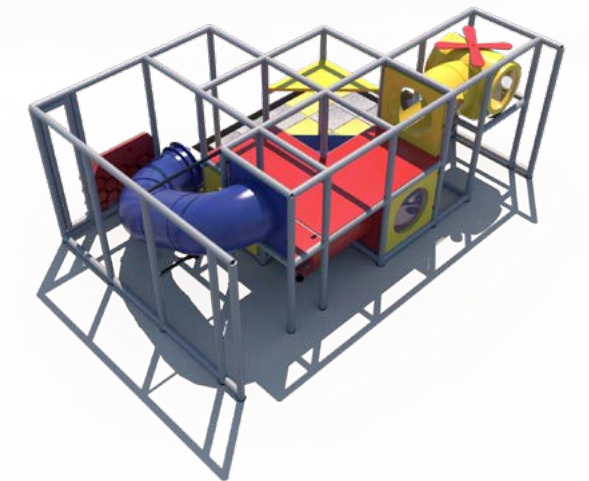

IP23136

Age Group: 2-12

Capacity: 20

Size: 15' L x 24' W x 8'-1" H

Features:

- Ball Turn Activity Panel
- Gyro Activity Panel
- Tic-Tac-Toe Panel
- Turbo Helicopter
- T-Tube Junction
- 3' Straight Crawl Tunnel
- 3-Level Square Deck Climb
- Sneaker Keeper

What's included? All required safety netting is included. Flooring is sold separately.

IP23137

Age Group: 2-12

Capacity: 18

Size: 11'-7" L x 22' W x 9'-8" H

Features:

- Tic-Tac-Toe Activity Panel
- Wave Run
- Sky Spinner
- 6' Enclosed Curved Tube Slide
- Sneaker Keeper
- Twist-N-Turn Seat w/ Steering Wheel
- Lily Pad
- 4-Level Deck Climb