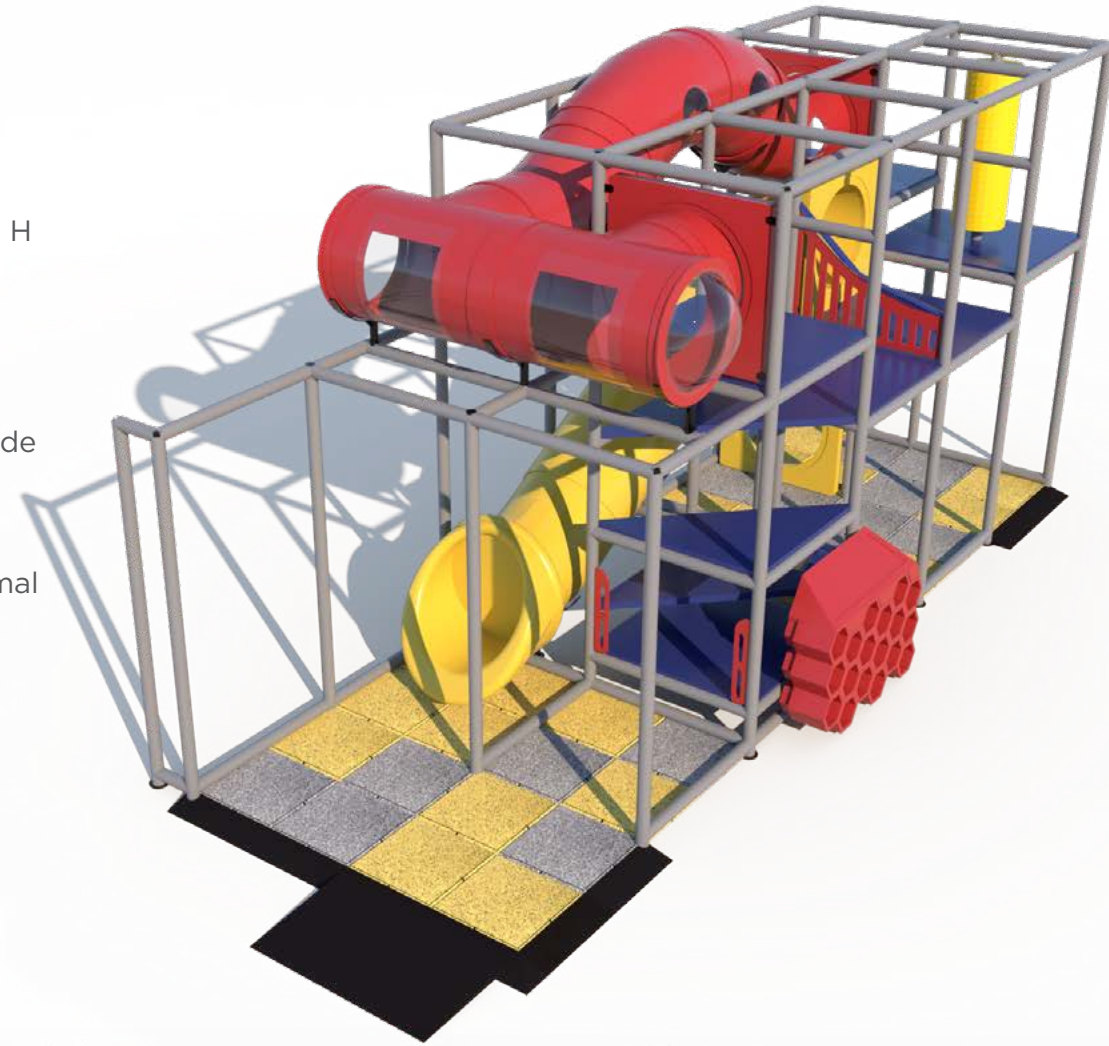

What's included? All required safety netting is included. Flooring is sold separately.

IP23139

Age Group: 2-12

Capacity: 25

Size: 9'-7" L x 24'-8" W x 13'-1" H

Features:

- Crawl Through Panel
- Wave Run
- 8' T-Tube Crawl Tunnel
- 12' Wave Crawl Tunnel
- 6'-8" Enclosed Hook Tube Slide
- 6-Level Deck Climb
- Sneaker Keeper
- Steering Wheel (2)
- Sit-N-Play Whale Riding Animal
- Squeeze Play