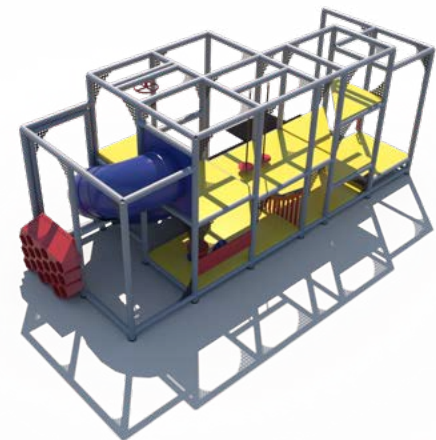

What's included? All required safety netting is included. Flooring is sold separately.

IP23137

Age Group: 2-12

Capacity: 18

Size: 11'-7" L x 22' W x 9'-8" H

Features:

- Tic-Tac-Toe Activity Panel
- Wave Run
- Sky Spinner
- 6' Enclosed Curved Tube Slide
- Sneaker Keeper
- Twist-N-Turn Seat w/ Steering Wheel
- Lily Pad
- 4-Level Deck Climb

IP23138

Age Group: 2-12

Capacity: 10

Size: 16'-9" L x 19'-3" W x 8' H

Features:

- Ball Turn Activity Panel
- Tic-Tac-Toe Activity Panel
- Slotted Panel (3)
- 3' Triple Rail Slide
- 3-Level Deck Climb
- Sneaker Keeper