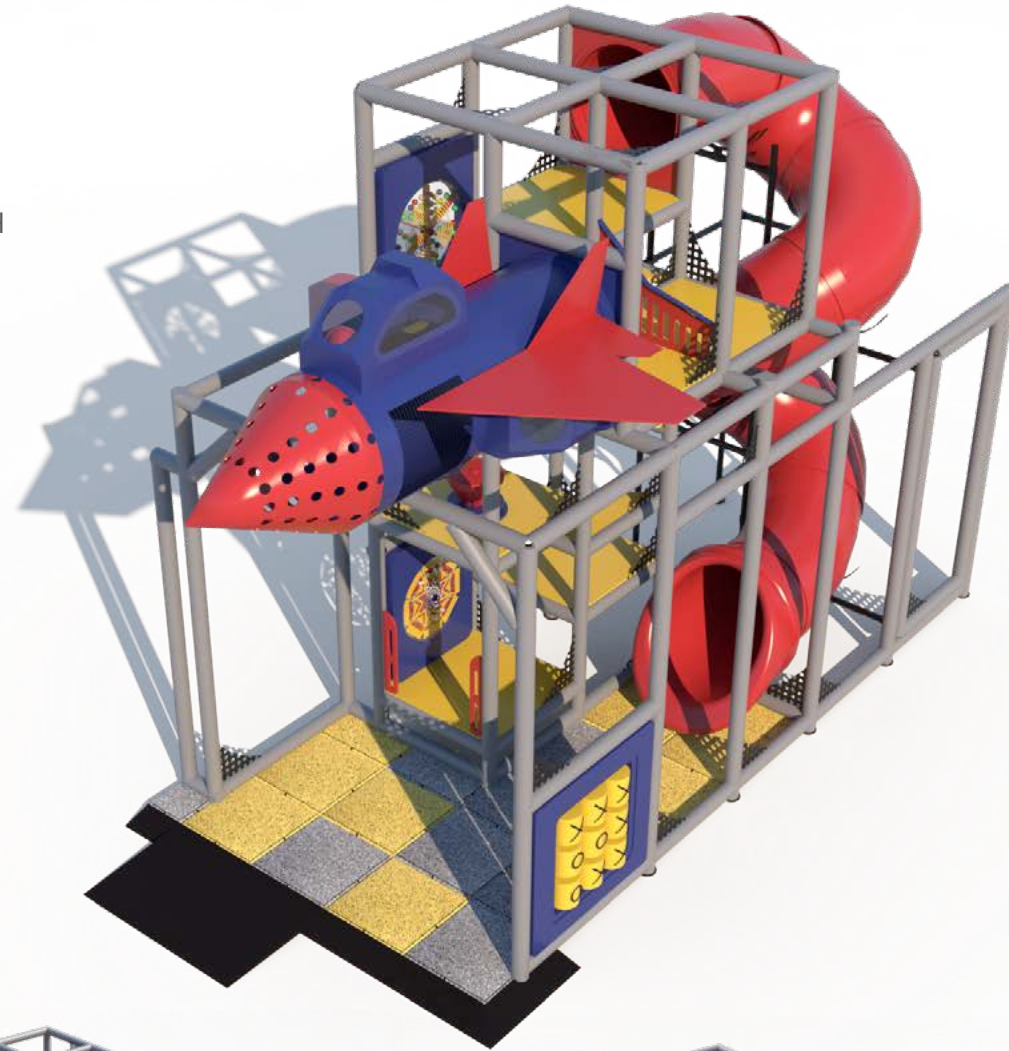

IP23126

Age Group: 2-12

Capacity: 13

Size: 19'-4" L x 11'-4" W x 14'-11" H

Features:

- Ball Turn Activity Panel
- Gyro Activity Panel
- Sphere Junction
- T-Tube Junction
- Sneaker Keeper
- 12' Enclosed Spiral Tube Slide
- 7-Level Deck Climb

What's included? All required safety netting is included. Flooring is sold separately.

IP23127

Age Group: 2-12

Capacity: 20

Size: 8'-2" L x 20'-9" W x 14'-5" H

Features:

- Ball Turn Activity Panel
- Gyro Activity Panel
- Tic-Tac-Toe Activity Panel
- Jet w/ Steering Wheel
- Twist-N-Turn Seat
- Wave Run
- Sneaker Keeper
- 11' Enclosed Spiral Tube Slide
- 8-Level Deck Climb

IP23128

Age Group: 2-12

Capacity: 35

Size: 24'-8" L x 30'-10" W x 9' H

Features:

- Ball Turn Activity Panel
- C-Force Activity Panel
- Gyro Activity Panel
- Pinball Activity Panel
- Tic-Tac-Toe Activity Panel
- 32" Tot Triple Rail Slide
- 4'-6" Enclosed Straight Tube Slide
- Wave Run (2)
- Squeeze Play (2)
- Horizontal Vinyl Squeeze Pad (2)
- 11' Curved T-Tube Crawl Tunnel
- Vinyl Covered Foam Blocks (16)
- 4-Level Deck Climb
- Sneaker Keeper (2)

What's included? All required safety netting is included. Flooring is sold separately.

IP23132

Age Group: 2-12

Capacity: 30

Size: 18'-7" L x 21'-7" W x 14'-11" H

Features:

- Ball Turn Activity Panel
- Gears Activity Panel
- Gyro Activity Panel
- Tic-Tac-Toe Activity Panel
- Sky Spinner
- Wave Run
- 4' Crawl Tunnel
- Space Cruiser w/ Steering Wheel
- Squeeze Play
- Sneaker Keeper
- Lily Pad
- 11'-6" Enclosed Spiral Tube Slide
- 7-Level Deck Climb