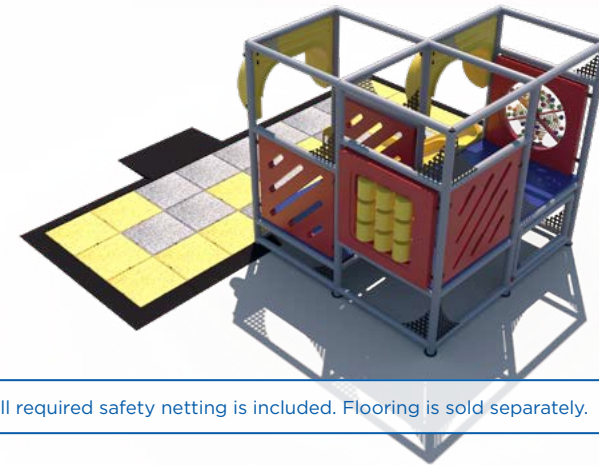

IP23138

Age Group: 2-12

Capacity: 10

Size: 16'-9" L x 19'-3" W x 8' H

Features:

- Ball Turn Activity Panel
- Tic-Tac-Toe Activity Panel
- Slotted Panel (3)
- 3' Triple Rail Slide
- 3-Level Deck Climb
- Sneaker Keeper