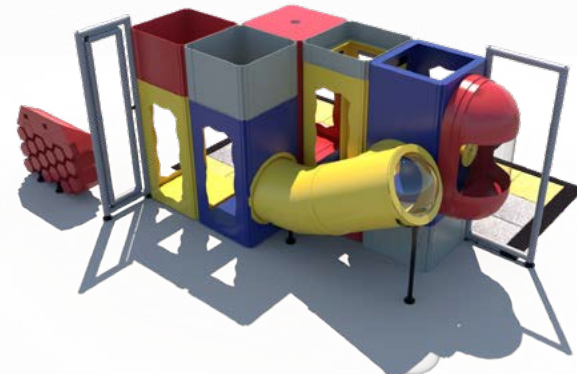

What's included? All required safety netting is included. Flooring is sold separately.

IP23110

Age Group: 2-12

Capacity: 11

Size: 16'-9" L x 16' W x 8" H

Features:

- Gyro Activity Panel
- Ball Turn Activity Panel
- 30" Enclosed Tube Slide
- Sneaker Keeper
- Squeeze Play
- Chit Chat Balcony w/ Steering Wheel
- 2-Level KidsCube Climb