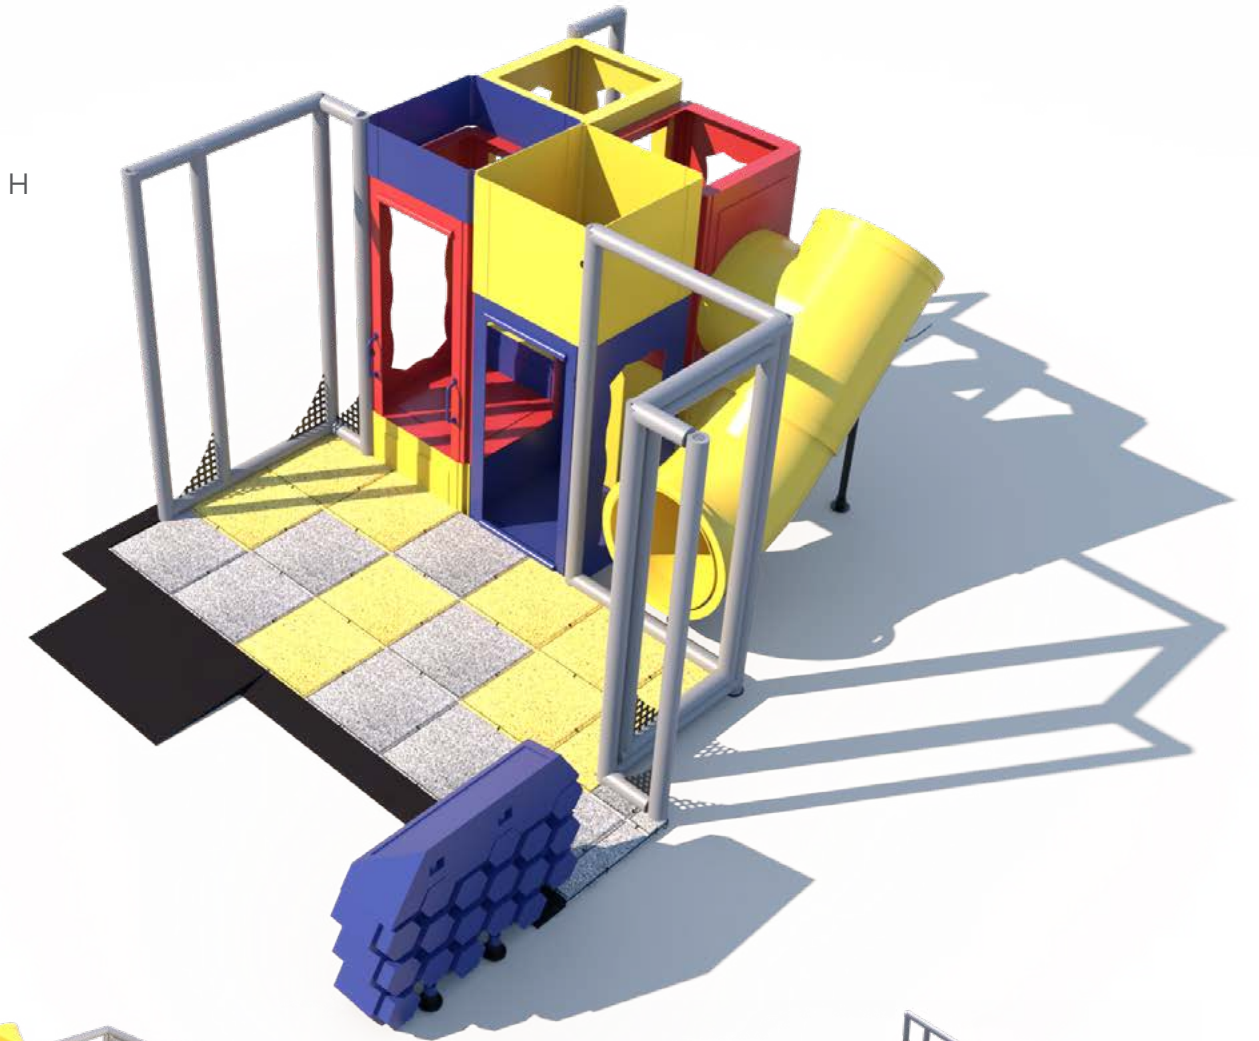

IP23111

Age Group: 2-12

Capacity: 8

Size: 16'-1" L x 12'-8" W x 8'-1" H

Features:

- Ball Turn Activity Panel
- 3'-6" Enclosed Tube Slide
- Sneaker Keeper
- 3-Level KidsCube Climb

What's included? All required safety netting is included. Flooring is sold separately.