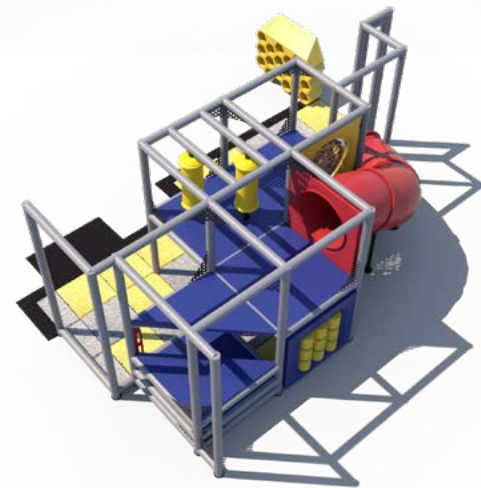

What's included? All required safety netting is included. Flooring is sold separately.

IP23142

Age Group: 2-12

Capacity: 16

Size: 13'-11" L x 19'-1" W x 7'-10" H

Features:

- Gyro Activity Panel
- Ball Turn Activity Panel
- Tic-Tac-Toe Activity Panel
- 4'-8" Enclosed Curved Tube Slide
- Sneaker Keeper
- Squeeze Play (2)
- 3-Level Deck Climb

IP23143

Age Group: 2-12

Capacity: 23

Size: 16'-5" L x 16'-7" W x 15'-5" H

Features:

- Ball Turn Activity Panel
- Gyro Activity Panel
- Tic-Tac-Toe Panel
- Turbo Helicopter w/ Steering Wheel
- Jet w/ Steering Wheel
- 7' Curved Crawl Tunnel
- T-Tube Crawl Tunnel
- Sneaker Keeper
- 11'-6" Enclosed Spiral Tube Slide
- 7-Level Deck Climb